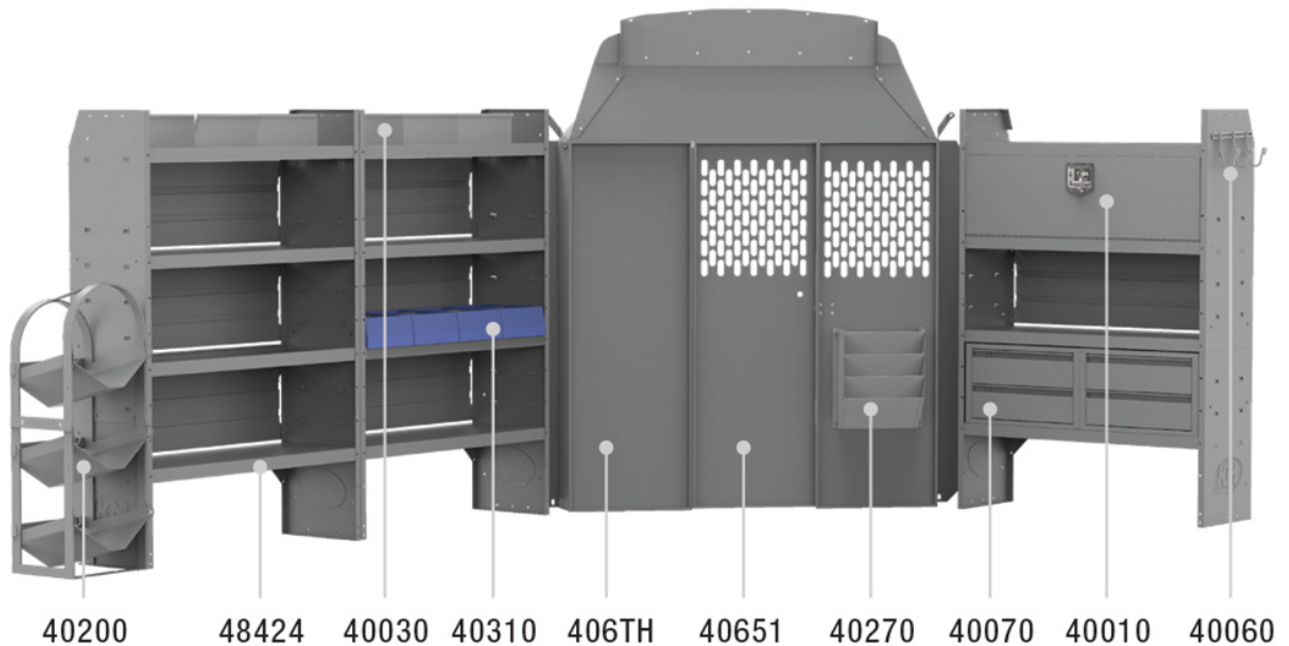

HVAC 60" H SHELVES - TRANSIT 130" WB HIGH ROOF

Part # : 45TRH

PACKAGE INCLUDES

ITEM	DESCRIPTION	QTY
40651	Partition - Perforated - Transit Mid/High Roof, Sprinter Std Roof, NV High Roof, ProMaster Low/High Roof	1
48424	Shelf Unit - 42" W x 60" H x 14" D	3
40010	Shelf Door Kit 42" W	1
40070	Drawer Cabinet - 2 Drawers	2
40200	Refrigerant Tank Rack - 3 Tier	1
40270	Hanging File Holder	1
40060	Hook - 3 Prong "J"	1
40030	Shelf Dividers 6" Tall (Set of 6)	1
40310	Small Parts Shelf Bin - 10" W Plastic	1
406TH	Partition Wing Kit - Transit Mid/High Roof	1