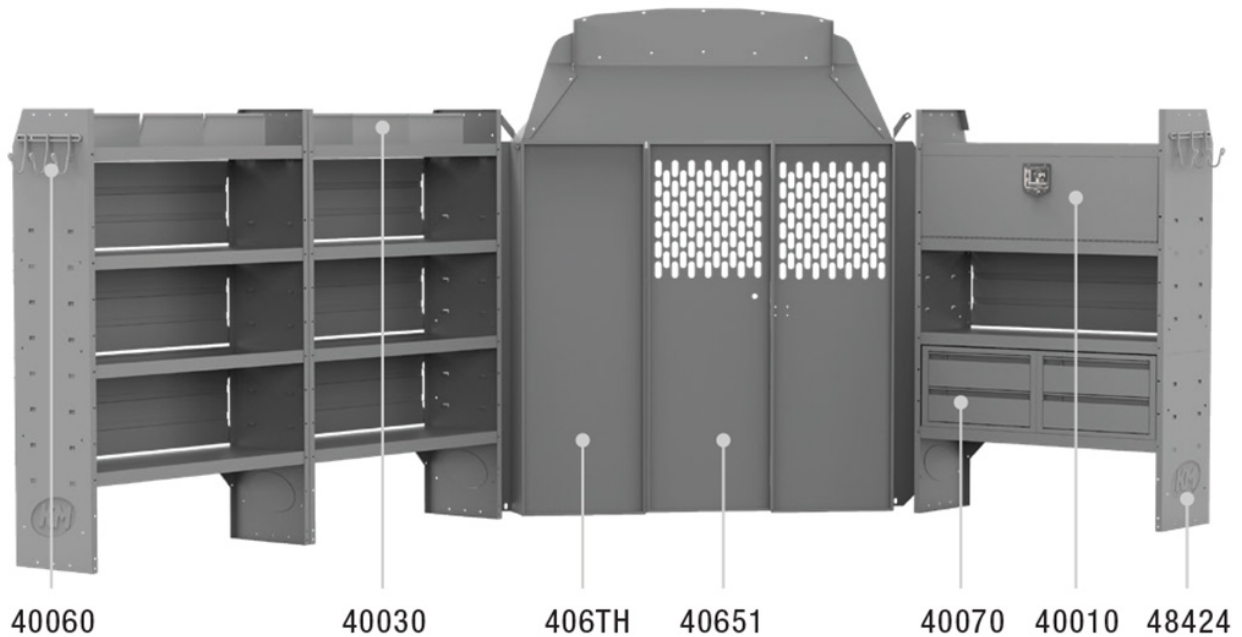

TELECOM 60" H SHELVES - TRANSIT 130" WB HIGH ROOF

Part # : 44TRH

Keep your connectors, spools and tool organized!

The Kargo Master Telecom Van Package is designed to organize common cabling parts and tools, making everything easily within reach.

PACKAGE INCLUDES

ITEM	DESCRIPTION	QTY
40651	Partition - Perforated - Transit Mid/High Roof, Sprinter Std Roof, NV High Roof, ProMaster Low/High Roof	1
48424	Shelf Unit - 42" W x 60" H x 14" D	3
40010	Shelf Door Kit 42" W	1
40070	Drawer Cabinet - 2 Drawers	2
40060	Hook - 3 Prong "J"	2
40030	Shelf Dividers 6" Tall (Set of 6)	1
406TH	Partition Wing Kit - Transit Mid/High Roof	1