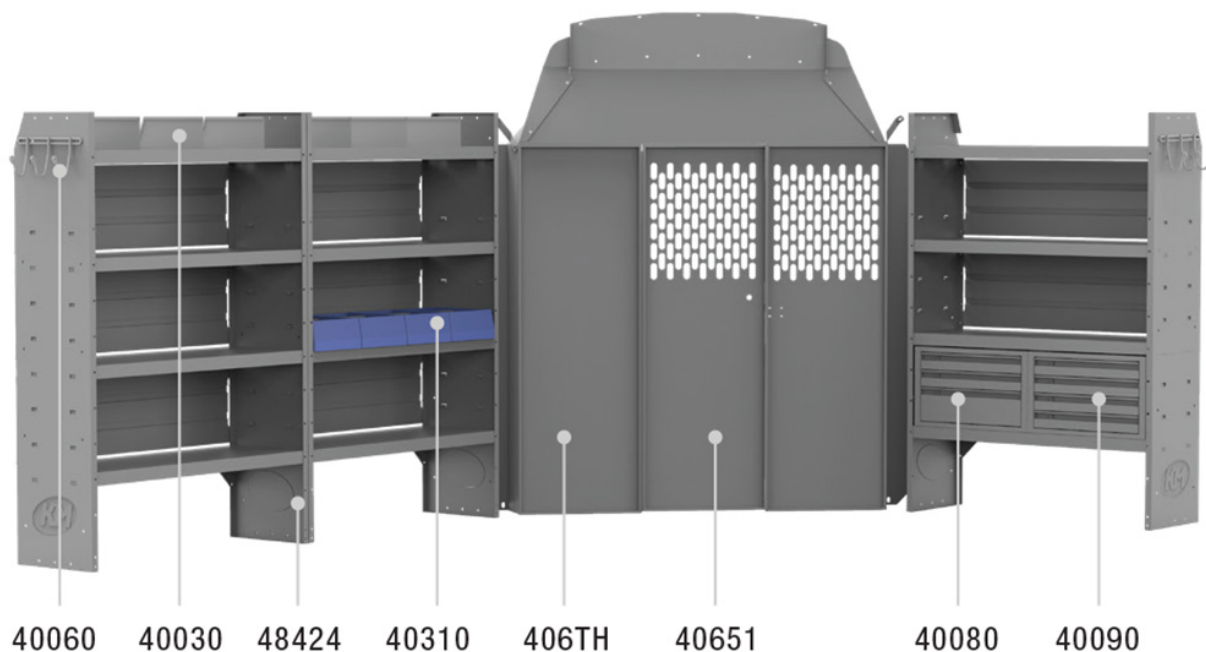

SECURITY 60" H SHELVES - TRANSIT 130" WB HIGH ROOF

Part # : 43TRH

PACKAGE INCLUDES

ITEM	DESCRIPTION	QTY
40651	Partition - Perforated - Transit Mid/High Roof, Sprinter Std Roof, NV High Roof, ProMaster Low/High Roof	1
48424	Shelf Unit - 42" W x 60" H x 14" D	3
40010	Shelf Door Kit 42" W	2
40070	Drawer Cabinet - 2 Drawers	2
40060	Hook - 3 Prong "J"	2
40270	Hanging File Holder	1
40310	Small Parts Shelf Bin - 10" W Plastic	4
40030	Shelf Dividers 6" Tall (Set of 6)	2
406TH	Partition Wing Kit - Transit Mid/High Roof	1