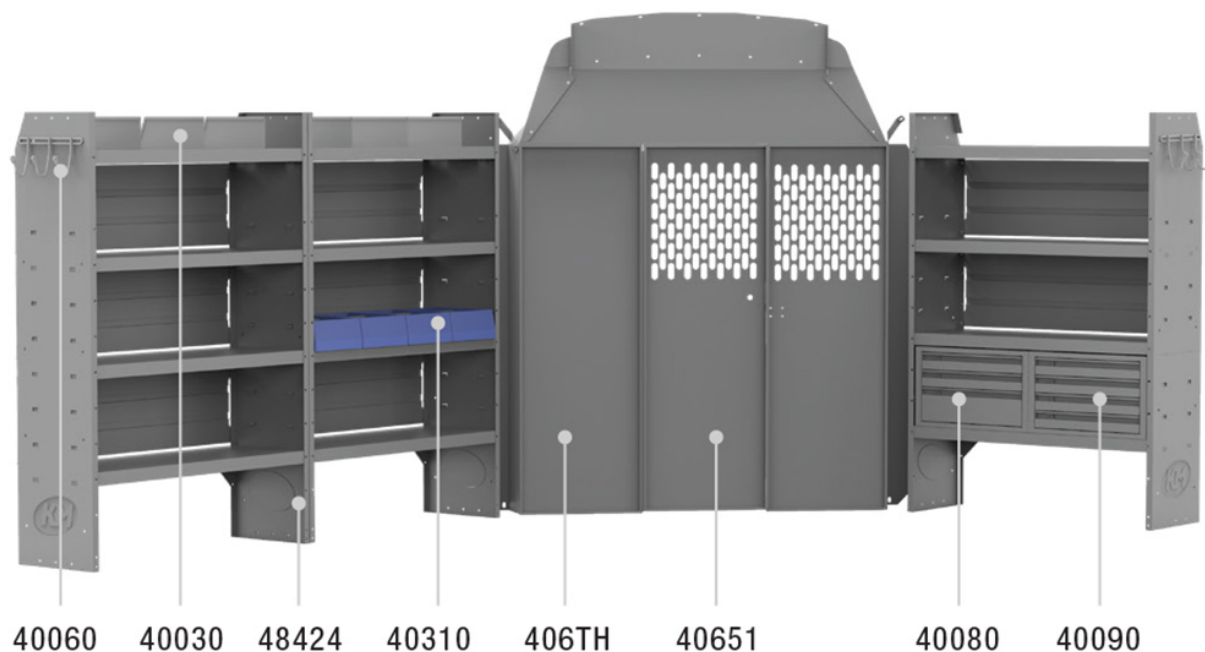

GENERAL SERVICE 60" H SHELVES - TRANSIT 130" WB HIGH ROOF

Part # : 41TRH

Essentials for a well organized van

This package is well equipped with generous open shelf space and plenty of organized small parts storage with stackable & dividable plastic bins. Locking door kits provide added security for your expensive tools and equipment.

PACKAGE INCLUDES

ITEM	DESCRIPTION	QTY
40651	Partition - Perforated - Transit Mid/High Roof, Sprinter Std Roof, NV High Roof, ProMaster Low/High Roof	1
406TH	Partition Wing Kit - Transit Mid/High Roof	1
48424	Shelf Unit - 42" W x 60" H x 14" D	3
40080	Drawer Cabinet - 3 Drawers	1
40090	Drawer Cabinet - 4 Drawers	1
40060	Hook - 3 Prong "J"	2
40310	Small Parts Shelf Bin - 10" W Plastic	4
40030	Shelf Dividers 6" Tall (Set of 6)	1