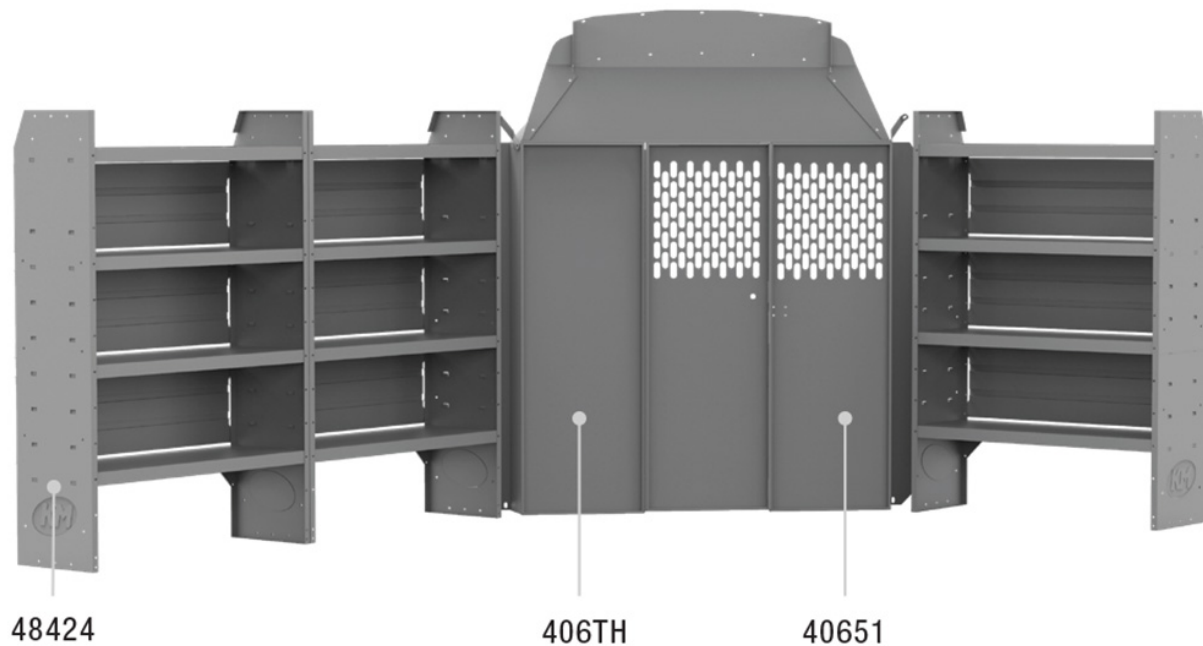

BASE 60" H SHELVES - TRANSIT 130" WB HIGH ROOF

Part # : 40TRH

Everything to get you started and a great price!

Kargo Master Base van packages give you just the basics and a perfect platform for building your van interior, your way.

PACKAGE INCLUDES

ITEM	DESCRIPTION	QTY
40651	Partition - Perforated - Transit Mid/High Roof, Sprinter Std Roof, NV High Roof, ProMaster Low/High Roof	1
48424	Shelf Unit - 42" W x 60" H x 14" D	3
406TH	Partition Wing Kit - Transit Mid/High Roof	1