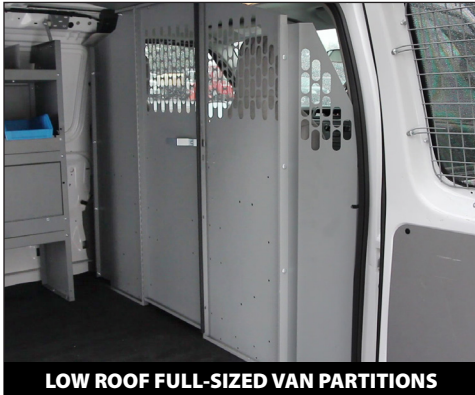

PARTITIONS

SHEET METAL PARTITIONS

COMPACT CARGO VAN PARTITIONS

LOW ROOF FULL-SIZED VAN PARTITIONS

MID/HIGH ROOF FULL-SIZED VAN PARTITIONS

Kargo Master Sheet Metal Partitions Features and Benefits

- 18 gauge steel, hemmed and embossed to provide extra strength, security and reduce noise.
- EXTRA SECURITY. Corner contoured to prevent reaching in from the cab to unlock side door.
- Optional tight compression center panel door latch handle and lock kit #40620 helps to prevent annoying rattle (see page 8).
- Quick and easy to install.
- Power coated with matte powder coat to minimize glare and resist scratching and chipping.
- Separate wing kits for GM, Ford, Sprinter, Nissan and Ram ProMaster.
- Multiple partition attachment points and rubber cushioned door frame prevents noise.

RAM PROMASTER VAN PARTITIONS

ALUMINUM COMPACT CARGO VAN PARTITIONS

WIRE PARTITIONS

COMPACT CARGO VAN WIRE PARTITIONS

Kargo Master Wire Partitions Features and Benefits

Heavy 7 gauge wire mesh (2.5" squares) keeps product, equipment, supplies and/or pets in the cargo area. An economical way to protect driver and passenger. Provides excellent rear visibility.