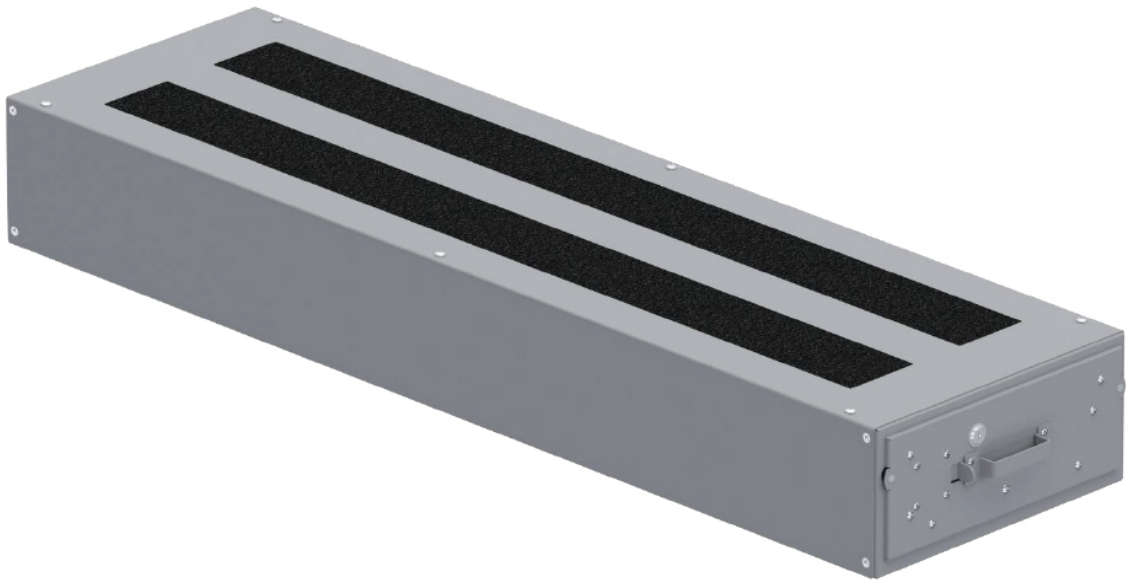

DRAWER UNIT - LONG HEAVY-DUTY - SINGLE DRAWER

Part # : 40251

Keep it organized and in reach!

The Kargo Master long heavy-duty drawer unit provides ready access to equipment and parts while standing outside the van.