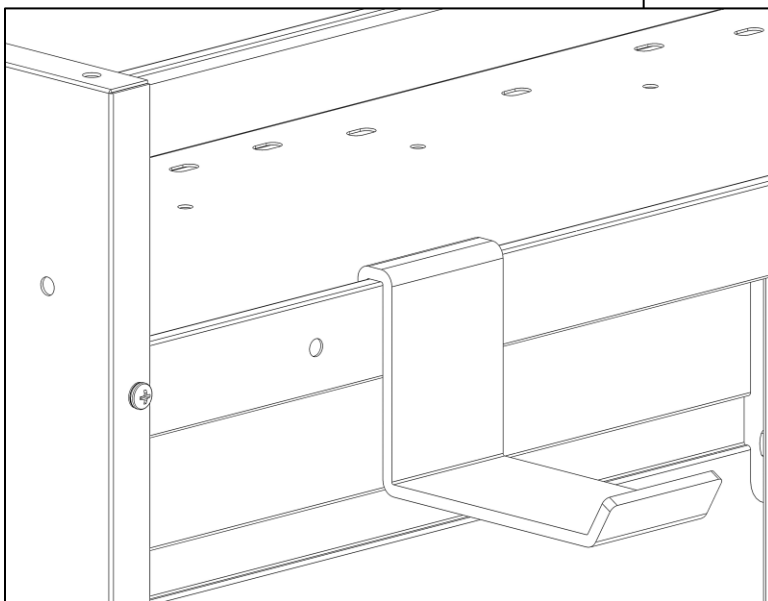

Table of Contents

Parts List 1
Install Shelf Hook..... 1

Parts List

ITEM NO.	ITEM	PART NUMBER	DESCRIPTION	QTY.
1		100690	SHELF HOOK	2

Install Shelf Hook

Note: Shelf hook attaches only to a shelf installed with shelf flanges directed upward.

- Snugly push shelf hook down onto shelf lip.

INSTALLATION IS COMPLETE.