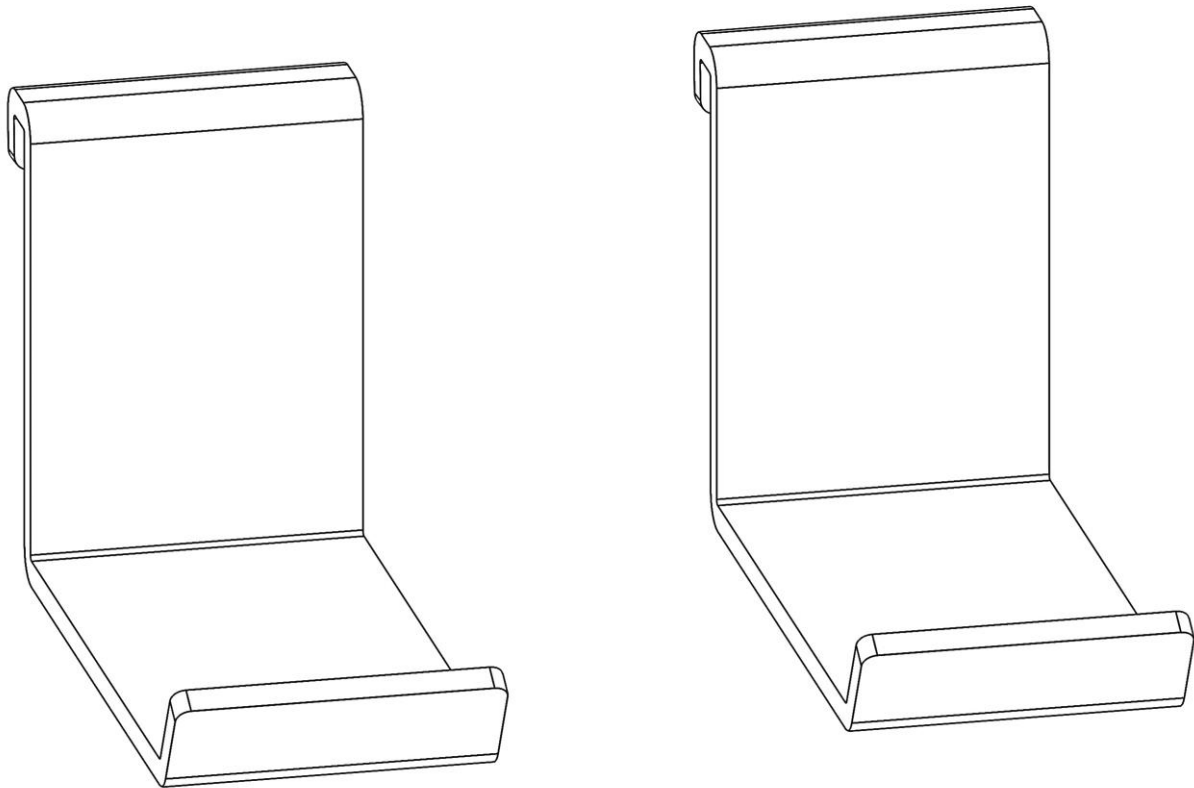

KARGO MASTER®

WE PUT EVERYTHING WITHIN REACH.

Instruction Guide

40052

PLEASE READ ALL INSTRUCTIONS AND WARNINGS PRIOR TO ASSEMBLING, INSTALLING, AND USING THIS PRODUCT.

Warning

Secure all payloads properly for safe transportation.
Do not overload hook.

Table of Contents

Parts List 1
Install Shelf Hook..... 1

Parts List

ITEM NO.	ITEM	PART NUMBER	DESCRIPTION	QTY.
1		100690	SHELF HOOK	2

Install Shelf Hook

Note: Shelf hook attaches only to a shelf installed with shelf flanges directed upward.

- Snugly push shelf hook down onto shelf lip.

INSTALLATION IS COMPLETE.