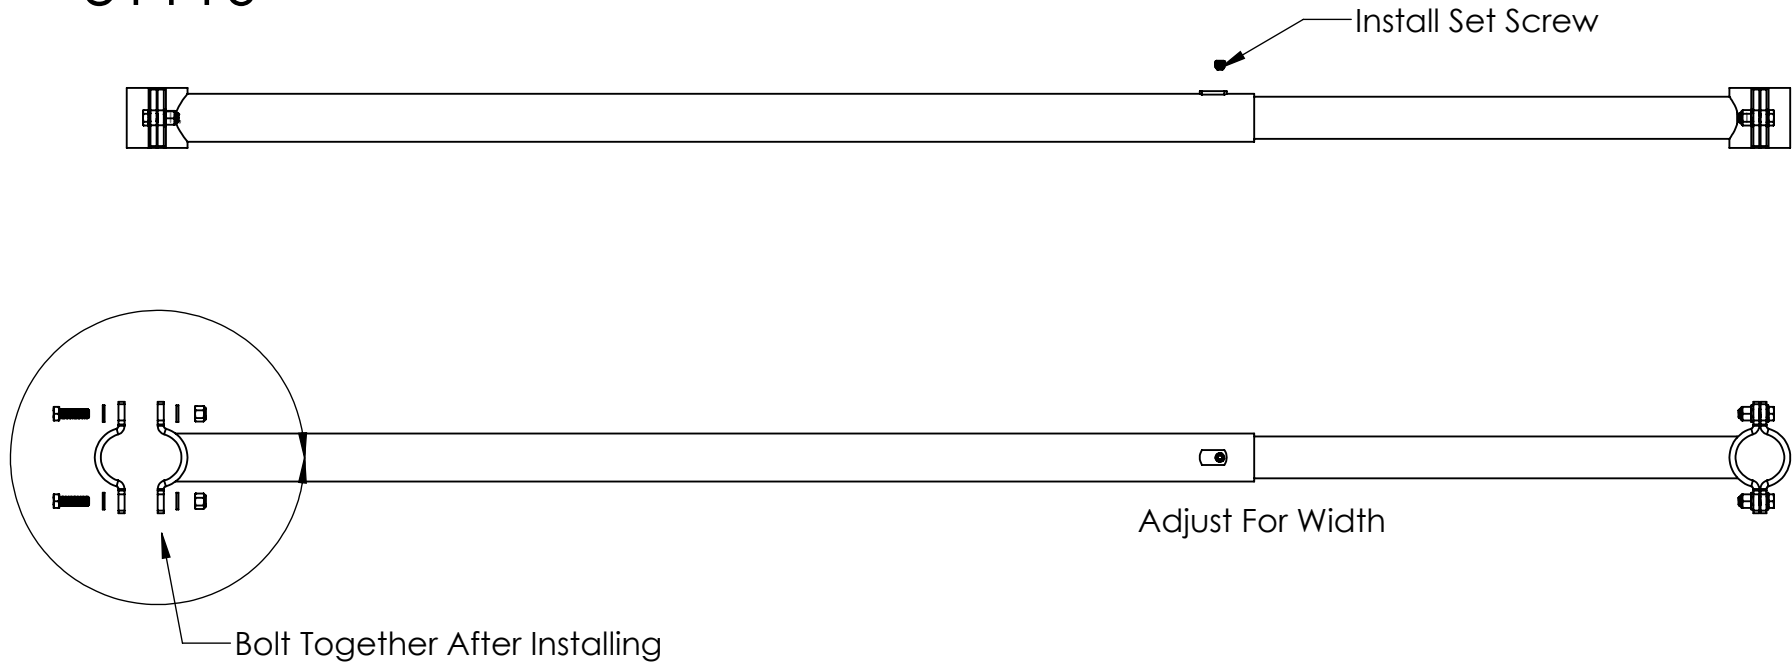

31110

A - 4 each 3/8-16 x 1 1/4 Hex Bolt

B - 8 each 3/8 Flat Washer

C - 4 each 3/8 Nyloc Nut

D - 1 each 3/8-16 x 3/8 Set Screw