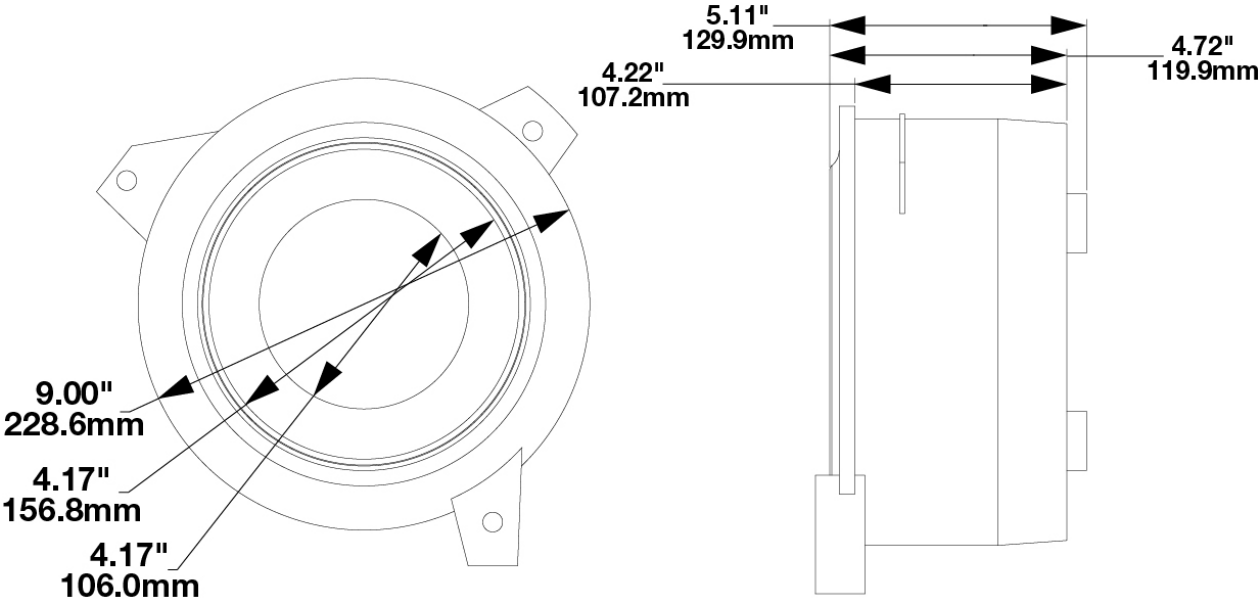

8700 Evolution J2 Mounting Kit for Jeep JL

PRODUCT INFORMATION

Description	8700 Evolution J2 Mounting Kit for Jeep JL
Housing Color	Black
Bezel Color	Textured Black
Retrofits	2018+ Jeep Wrangler JL OEM Halogen
Product Weight	4.20 lbs / 1.91 kgs
Shipping Weight	5.00 lbs / 2.27 kgs
Additional Information	Included in Box: <ul style="list-style-type: none">• 2 x Jeep Wrangler JL 7" Headlight Brackets• 2 x Jeep Wrangler JL Adapter Harness

8700 Evolution J2 Mounting Kit for Jeep JL

PRODUCT DIMENSIONS

APPLICATIONS

PRODUCT WARNINGS

8700 Evolution J2 Mounting Kit for Jeep JL

SUITS THESE PRODUCTS

7" Round Jeep Lights

LED Headlights -
Model 8700 Evolution
J2 Series