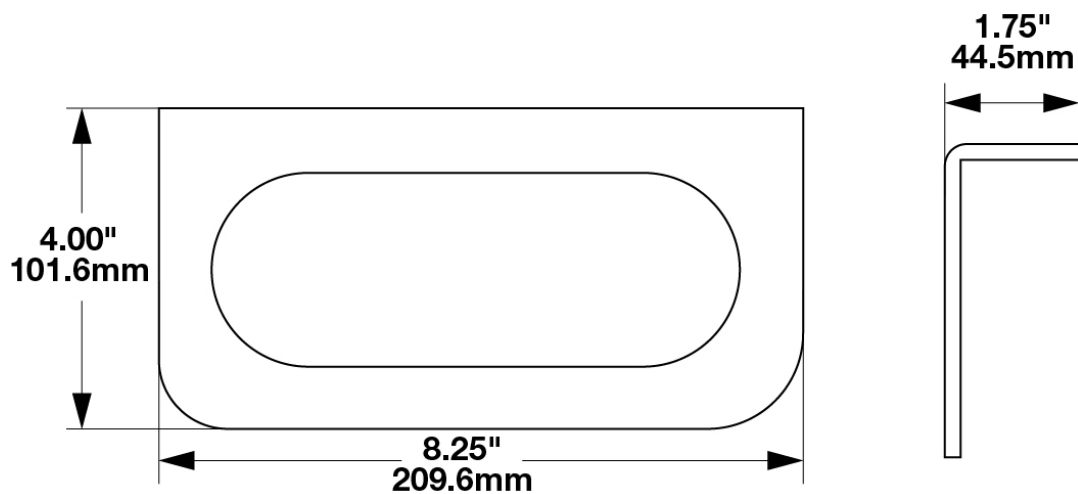

Steel L-Shaped Mounting Bracket for Model 274

PRODUCT INFORMATION

Description	Steel L-Shaped Mounting Bracket for Model 274
Height	102.00 mm / 4.02 in
Width	210.00 mm / 8.27 in
Depth	45.00 mm / 1.77 in
Housing Material	Powder Coated Steel
Housing Color	Black
Product Weight	0.71 lbs / 0.32 kgs
Shipping Weight	0.93 lbs / 0.42 kgs

PRODUCT DIMENSIONS

Steel L-Shaped Mounting Bracket for Model 274

REGULATORY STANDARDS COMPLIANCE

Buy America Standards

Eco Friendly

APPLICATIONS

SUITS THESE PRODUCTS

2" x 6" Heated LED Signal Light

Heated Oval LED
Signal Light - Model
274