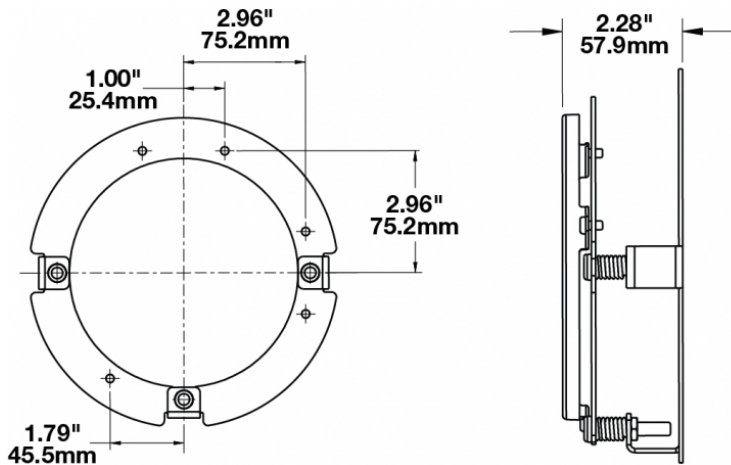

PRODUCT INFORMATION

Description	Single Ring Kit Mounting Assembly for LED Headlight Model 8630
Height	191.01 (mm) / 7.52 (in)
Width	191.01 (mm) / 7.52 (in)
Depth	57.91 (mm) / 2.28 (in)
Spec Sheet Printed	2016-07-07

PRODUCT DIMENSIONS

REGULATORY STANDARDS COMPLIANCE

Buy America Standards

APPLICATIONS

SUITS THESE PRODUCTS

[5.75" Round LED Headlights](#)

LED Headlights - Model 8630 Evolution

[5.75" Round LED Headlights with Turn Signal](#)