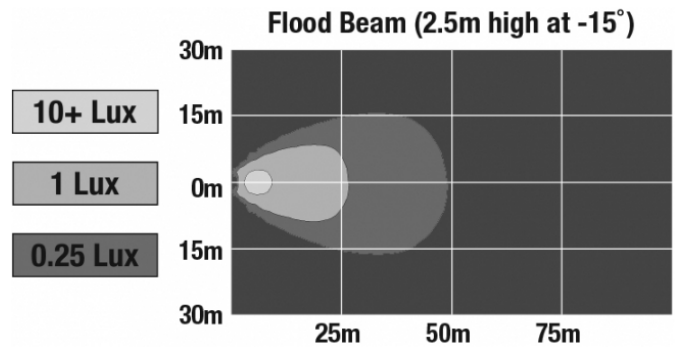

**PRODUCT INFORMATION**

<b>Description</b>	12V LED Work Light with Polycarbonate Lens & Flood Beam Pattern
<b>Height</b>	113.03 (mm) / 4.45 (in)
<b>Width</b>	113.03 (mm) / 4.45 (in)
<b>Depth</b>	43.18 (mm) / 1.7 (in)
<b>Shape</b>	Round
<b>Outer Lens Material</b>	Polycarbonate
<b>Outer Lens Color</b>	Clear
<b>Housing Material</b>	Die-Cast Aluminum
<b>Housing Color</b>	Black
<b>Retrofits</b>	PAR36 Worklights
<b>Minimum Operating Temperature</b>	-40 (°C) / -40 (°F)
<b>Maximum Operating Temperature</b>	65 (°C) / 149 (°F)
<b>Connector or Wiring</b>	Blade Terminals (Ring Terminal Adaptors Provided)
<b>Mating Connector</b>	0.25" Blade, #6 Ring Terminal, #8 Ring Terminal
<b>Product Weight</b>	0.69 (lbs) / 0.31 (kgs)
<b>Shipping Weight</b>	0.90 (lbs) / 0.41 (kgs)
<b>Spec Sheet Printed</b>	2016-07-07

**PRODUCT DIMENSIONS**

**ELECTRICAL SPECIFICATIONS**

<b>Input Voltage</b>	12 V DC
<b>Operating Voltage</b>	10-15 V DC
<b>Transient Spike Protection</b>	150V Peak @ 1 HZ-100 Pulses
<b>Red Wire</b>	Positive
<b>Black Wire</b>	Negative
<b>Current Draw</b>	2.00 MaxA @ 12V DC

**REGULATORY STANDARDS COMPLIANCE**

Buy America Standards      Eco Friendly  
ETL Conformance to UL 583    IEC IP66

**PHOTOMETRIC SPECIFICATIONS**

<b>Raw Lumen Output</b>	1,050
<b>Effective Lumen Output</b>	770
<b>Nominal LED Color Temperature</b>	5000 (K)
<b>Beam Pattern(s)</b>	Forward Lighting - Flood (Standard)