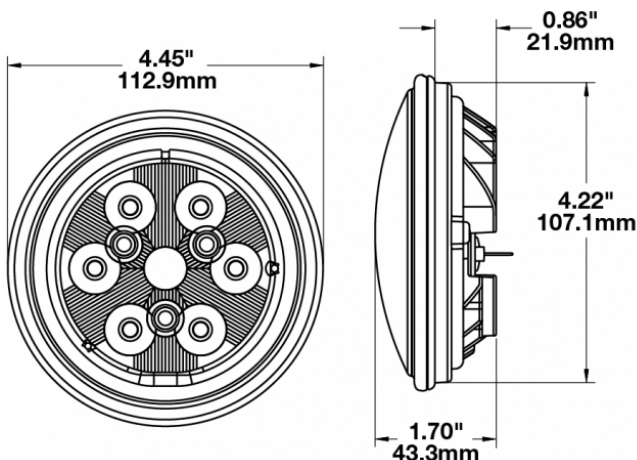

**PRODUCT INFORMATION**

<b>Description</b>	12V LED Work Light with Polycarbonate Lens & Flood Beam Pattern
<b>Height</b>	113.03 (mm) / 4.45 (in)
<b>Width</b>	113.03 (mm) / 4.45 (in)
<b>Depth</b>	43.18 (mm) / 1.7 (in)
<b>Shape</b>	Round
<b>Outer Lens Material</b>	Polycarbonate
<b>Outer Lens Color</b>	Clear
<b>Housing Material</b>	Die-Cast Aluminum
<b>Housing Color</b>	Black
<b>Retrofits</b>	PAR36 Worklights
<b>Minimum Operating Temperature</b>	-40 (°C) / -40 (°F)
<b>Maximum Operating Temperature</b>	65 (°C) / 149 (°F)
<b>Connector or Wiring</b>	Blade Terminals (Ring Terminal Adaptors Provided)
<b>Mating Connector</b>	0.25" Blade, #6 Ring Terminal, #8 Ring Terminal
<b>Product Weight</b>	0.69 (lbs) / 0.31 (kgs)
<b>Shipping Weight</b>	0.90 (lbs) / 0.41 (kgs)
<b>Spec Sheet Printed</b>	2016-07-07

**PRODUCT DIMENSIONS**

**ELECTRICAL SPECIFICATIONS**

<b>Input Voltage</b>	12 V DC
<b>Operating Voltage</b>	10-15 V DC
<b>Transient Spike Protection</b>	150V Peak @ 1 HZ-100 Pulses
<b>Red Wire</b>	Positive
<b>Black Wire</b>	Negative
<b>Current Draw</b>	2.00 MaxA @ 12V DC