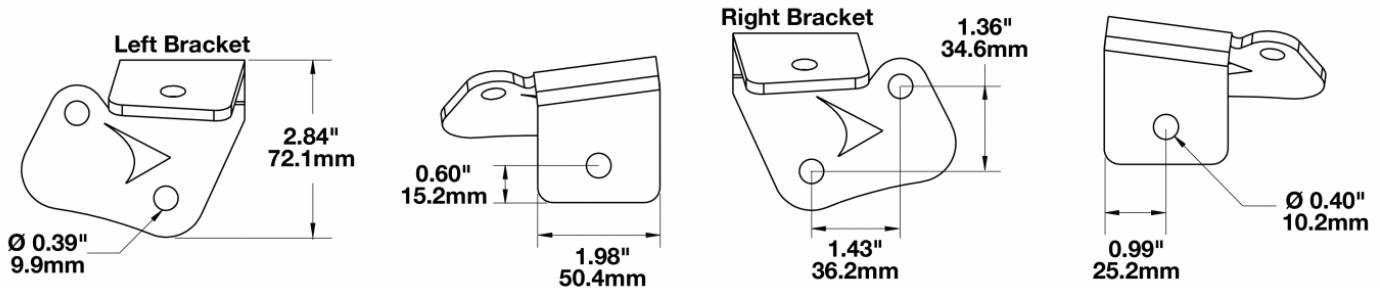

PRODUCT INFORMATION

Description	A-Pillar Mounting Kit for Jeep JK
Width	90.88 (mm) / 3.58 (in)
Depth	72.10 (mm) / 2.84 (in)
Housing Material	5052-H32 Aluminum
Housing Color	Powder Coat Black
Retrofits	Jeep JK (07 - Current Year)
Additional Information	A-Pillar mounting bracket designed specifically for 2007 & new model year Jeep Wrangler JK.
Spec Sheet Printed	2016-07-07

PRODUCT DIMENSIONS

REGULATORY STANDARDS COMPLIANCE

Buy America Standards

Eco Friendly

APPLICATIONS

SUITS THESE PRODUCTS

6" Round LED Auxiliary Light

LED Auxiliary Light - Model TS3001R