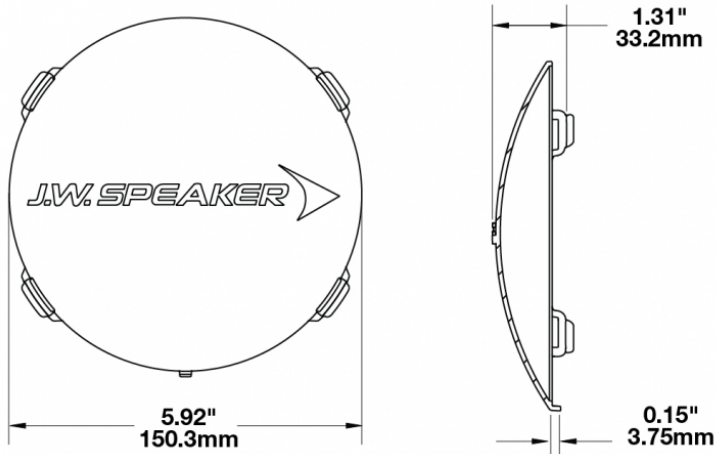

Red Replacement Lens Cover for Model TS3001R

PRODUCT INFORMATION

Description	Red Replacement Lens Cover for Model TS3001R
Height	150.50 mm / 5.93 in
Width	150.50 mm / 5.93 in
Depth	33.20 mm / 1.31 in
Shape	Round
Outer Lens Material	Polycarbonate
Outer Lens Color	Red
Shipping Weight	0.27 lbs / 0.12 kgs

PRODUCT DIMENSIONS

Red Replacement Lens Cover for Model TS3001R

REGULATORY STANDARDS COMPLIANCE

Buy America Standards

Eco Friendly

SUITS THESE PRODUCTS

6" Round LED Auxiliary Light

LED Auxiliary Light -
Model TS3001R