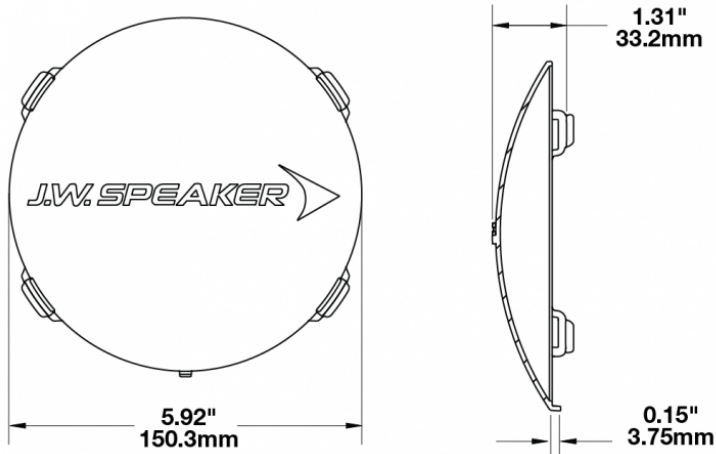

# Amber Replacement Lens Cover for Model TS3001R

## PRODUCT INFORMATION

<b>Description</b>	Amber Replacement Lens Cover for Model TS3001R
<b>Height</b>	150.50 mm / 5.93 in
<b>Width</b>	150.50 mm / 5.93 in
<b>Depth</b>	33.20 mm / 1.31 in
<b>Shape</b>	Round
<b>Outer Lens Material</b>	Polycarbonate
<b>Outer Lens Color</b>	Amber
<b>Shipping Weight</b>	0.27 lbs / 0.12 kgs

## PRODUCT DIMENSIONS