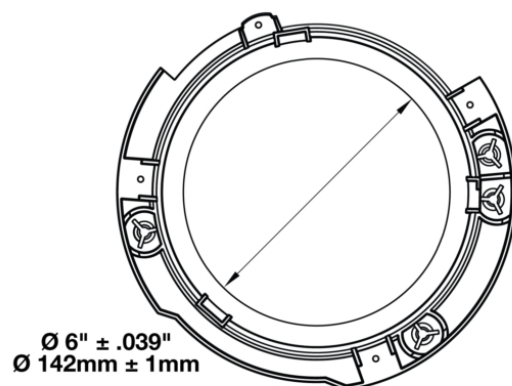

Single Mounting Ring (Left Hand Side) for 2017 Jeeps 7" Round Headlights

PRODUCT INFORMATION

Description	Single Mounting Ring (Left Hand Side) for 2017 Jeeps 7" Round Headlights
Height	200.00 mm / 7.87 in
Width	200.00 mm / 7.87 in
Depth	15.00 mm / 0.59 in
Shape	Round
Housing Material	Polycarbonate
Housing Color	Black
Product Weight	0.25 lbs / 0.11 kgs
Shipping Weight	0.50 lbs / 0.23 kgs

PRODUCT DIMENSIONS

Left Hand Side

Single Mounting Ring (Left Hand Side) for 2017 Jeeps 7" Round Headlights

REGULATORY STANDARDS COMPLIANCE

Buy America Standards

Eco Friendly

APPLICATIONS

INSTALLATION & APPLICATION INFORMATION