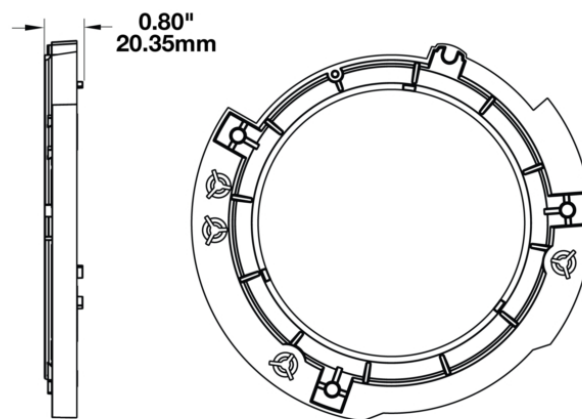

Single Mounting Ring (Left Hand Side) for 2017 Jeeps 7" Round Headlights

PRODUCT INFORMATION

Description	Single Mounting Ring (Left Hand Side) for 2017 Jeeps 7" Round Headlights
Height	200.00 mm / 7.87 in
Width	200.00 mm / 7.87 in
Depth	15.00 mm / 0.59 in
Shape	Round
Housing Material	Polycarbonate
Housing Color	Black
Product Weight	0.25 lbs / 0.11 kgs
Shipping Weight	0.50 lbs / 0.23 kgs

PRODUCT DIMENSIONS

Left Hand Side

Single Mounting Ring (Left Hand Side) for 2017 Jeeps 7" Round Headlights

REGULATORY STANDARDS COMPLIANCE

Buy America Standards

Eco Friendly

APPLICATIONS

INSTALLATION & APPLICATION INFORMATION

Single Mounting Ring (Left Hand Side) for 2017 Jeeps 7" Round Headlights

SUITS THESE PRODUCTS

7" Round Jeep Lights

LED Headlights -
Model 8700 Evolution
J2 Series