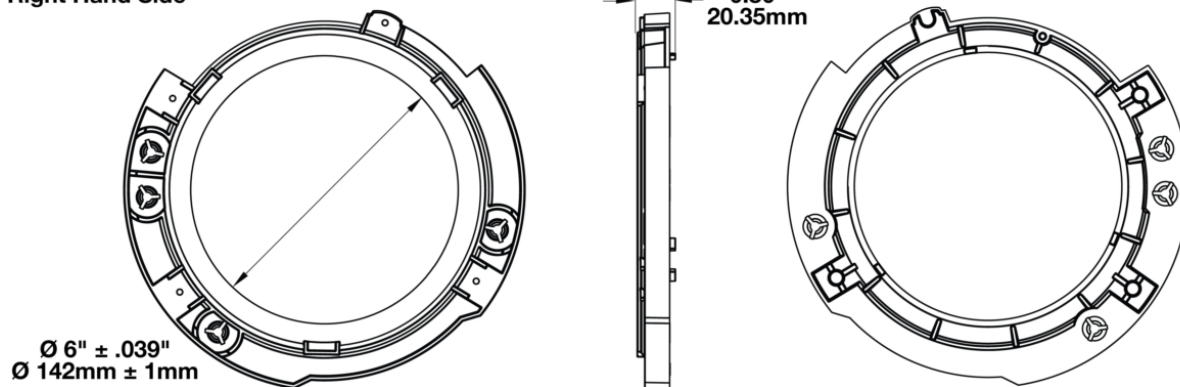

# Single Mounting Ring (Right Hand Side) for 2017 Jeeps 7" Round Headlights

## PRODUCT INFORMATION

<b>Description</b>	Single Mounting Ring (Right Hand Side) for 2017 Jeeps 7" Round Headlights
<b>Height</b>	200.00 mm / 7.87 in
<b>Width</b>	200.00 mm / 7.87 in
<b>Depth</b>	15.00 mm / 0.59 in
<b>Shape</b>	Round
<b>Housing Material</b>	Polycarbonate
<b>Housing Color</b>	Black
<b>Product Weight</b>	0.25 lbs / 0.11 kgs
<b>Shipping Weight</b>	0.50 lbs / 0.23 kgs

## PRODUCT DIMENSIONS

Right Hand Side