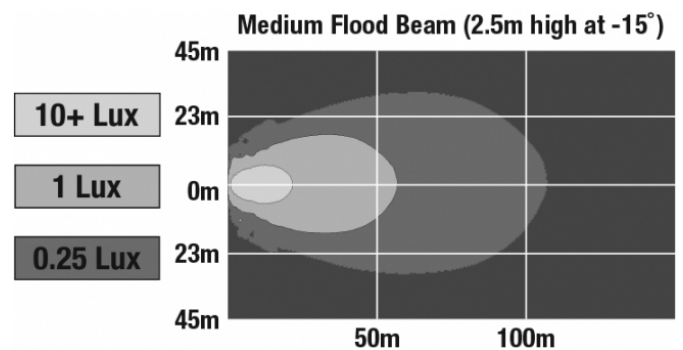

LED Scene Work Lights - Model 523

PRODUCT INFORMATION

Description	12-24V LED Work Light with Medium Flood Beam Pattern
Height	177.55 mm / 6.99 in
Width	253.75 mm / 9.99 in
Depth	88.90 mm / 3.5 in
Shape	Rectangular
Outer Lens Material	Glass
Outer Lens Color	Clear
Housing Material	Die-Cast Aluminum
Housing Color	Black
Mounting Hardware Description	(x1) 1/2"-Mounting Bolt
Mounting Type	Universal Pedestal Mount
Maximum Operating Temperature	65 °C / 149 °F
Connector or Wiring	Integrated 2-Pin Deutsch Weather-Proof Socket (DT04-2P)
Product Weight	6.72 lbs / 3.05 kgs
Shipping Weight	7.29 lbs / 3.31 kgs

PRODUCT DIMENSIONS

LED Scene Work Lights - Model 523

ELECTRICAL SPECIFICATIONS

Input Voltage	12-24V DC
Current Draw	6.70A @ 12V DC 3.70A @ 24V DC

REGULATORY STANDARDS COMPLIANCE

Buy America Standards
IEC IP67

Eco Friendly

PHOTOMETRIC SPECIFICATIONS

Raw Lumen Output	8,100
Effective Lumen Output	3,900
Nominal LED Color Temperature	5000 K
Beam Pattern(s)	Forward Lighting - Flood (Medium)

APPLICATIONS

LED Scene Work Lights - Model 523