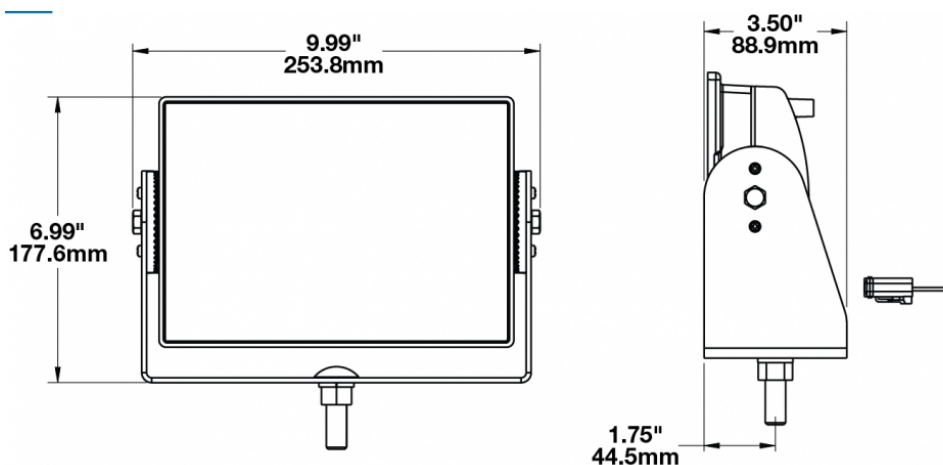

LED Scene Work Lights - Model 523

PRODUCT INFORMATION

Description	12-24V LED Work Light with Medium Flood Beam Pattern
Height	177.55 mm / 6.99 in
Width	253.75 mm / 9.99 in
Depth	88.90 mm / 3.5 in
Shape	Rectangular
Outer Lens Material	Glass
Outer Lens Color	Clear
Housing Material	Die-Cast Aluminum
Housing Color	Black
Mounting Hardware Description	(x1) 1/2"-Mounting Bolt
Mounting Type	Universal Pedestal Mount
Maximum Operating Temperature	65 °C / 149 °F
Connector or Wiring	Integrated 2-Pin Deutsch Weather-Proof Socket (DT04-2P)
Product Weight	6.72 lbs / 3.05 kgs
Shipping Weight	7.29 lbs / 3.31 kgs

PRODUCT DIMENSIONS

LED Scene Work Lights - Model 523

ELECTRICAL SPECIFICATIONS

Input Voltage	12-24V DC
Current Draw	6.70A @ 12V DC 3.70A @ 24V DC

REGULATORY STANDARDS COMPLIANCE

Buy America Standards
IEC IP67

Eco Friendly

PHOTOMETRIC SPECIFICATIONS

Raw Lumen Output	8,100
Effective Lumen Output	3,900
Nominal LED Color Temperature	5000 K
Beam Pattern(s)	Forward Lighting - Flood (Medium)

APPLICATIONS

LED Scene Work Lights - Model 523