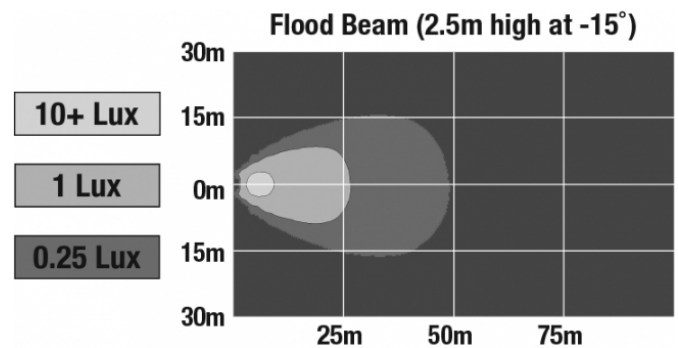

**PRODUCT INFORMATION**

<b>Description</b>	12-48V LED Work Light with Glass Lens & Flood Beam Pattern
<b>Height</b>	113.03 (mm) / 4.45 (in)
<b>Width</b>	113.03 (mm) / 4.45 (in)
<b>Depth</b>	43.18 (mm) / 1.7 (in)
<b>Shape</b>	Round
<b>Outer Lens Material</b>	Glass
<b>Outer Lens Color</b>	Clear
<b>Housing Material</b>	Die-Cast Aluminum
<b>Housing Color</b>	Black
<b>Retrofits</b>	PAR36 Worklights
<b>Minimum Operating Temperature</b>	-40 (°C) / -40 (°F)
<b>Maximum Operating Temperature</b>	65 (°C) / 149 (°F)
<b>Connector or Wiring</b>	Blade Terminals (Ring Terminal Adaptors Provided)
<b>Mating Connector</b>	0.25" Blade, #6 Ring Terminal, #8 Ring Terminal
<b>Product Weight</b>	0.69 (lbs) / 0.31 (kgs)
<b>Shipping Weight</b>	0.90 (lbs) / 0.41 (kgs)
<b>Spec Sheet Printed</b>	2016-07-07

**PRODUCT DIMENSIONS**

**ELECTRICAL SPECIFICATIONS**

<b>Input Voltage</b>	12-48 V DC
<b>Operating Voltage</b>	10-60 V DC
<b>Transient Spike Protection</b>	150V Peak @ 1 HZ-100 Pulses
<b>Red Wire</b>	Positive
<b>Black Wire</b>	Negative
<b>Current Draw</b>	1.04A @ 12V DC 0.5A @ 24V DC 0.33A @ 36V DC 0.26A @ 48V DC

**REGULATORY STANDARDS COMPLIANCE**

Buy America Standards      Eco Friendly  
ETL Conformance to UL 583    IEC IP66

**PHOTOMETRIC SPECIFICATIONS**

<b>Raw Lumen Output</b>	1,500
<b>Effective Lumen Output</b>	1,070
<b>Nominal LED Color Temperature</b>	5000 (K)
<b>Beam Pattern(s)</b>	Forward Lighting - Flood (Standard)