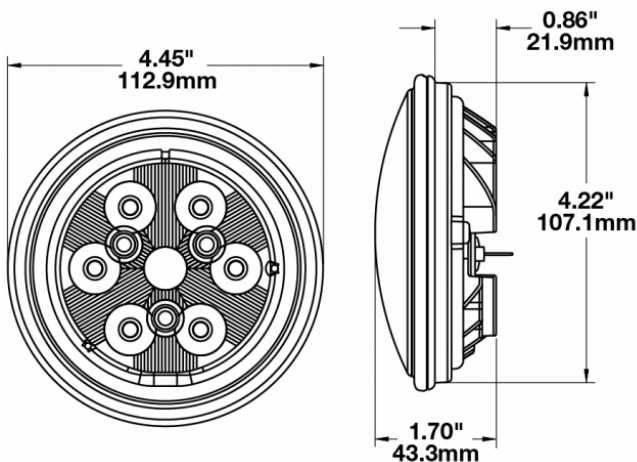

**PRODUCT INFORMATION**

<b>Description</b>	12-48V LED Work Light with Glass Lens & Flood Beam Pattern
<b>Height</b>	113.03 (mm) / 4.45 (in)
<b>Width</b>	113.03 (mm) / 4.45 (in)
<b>Depth</b>	43.18 (mm) / 1.7 (in)
<b>Shape</b>	Round
<b>Outer Lens Material</b>	Glass
<b>Outer Lens Color</b>	Clear
<b>Housing Material</b>	Die-Cast Aluminum
<b>Housing Color</b>	Black
<b>Retrofits</b>	PAR36 Worklights
<b>Minimum Operating Temperature</b>	-40 (°C) / -40 (°F)
<b>Maximum Operating Temperature</b>	65 (°C) / 149 (°F)
<b>Connector or Wiring</b>	Blade Terminals (Ring Terminal Adaptors Provided)
<b>Mating Connector</b>	0.25" Blade, #6 Ring Terminal, #8 Ring Terminal
<b>Product Weight</b>	0.69 (lbs) / 0.31 (kgs)
<b>Shipping Weight</b>	0.90 (lbs) / 0.41 (kgs)
<b>Spec Sheet Printed</b>	2016-07-07

**PRODUCT DIMENSIONS**

**ELECTRICAL SPECIFICATIONS**

<b>Input Voltage</b>	12-48 V DC
<b>Operating Voltage</b>	10-60 V DC
<b>Transient Spike Protection</b>	150V Peak @ 1 HZ-100 Pulses
<b>Red Wire</b>	Positive
<b>Black Wire</b>	Negative
<b>Current Draw</b>	1.04A @ 12V DC 0.5A @ 24V DC 0.33A @ 36V DC 0.26A @ 48V DC

[Part Number 8000111](#)

**12V LED Work Light with Polycarbonate Lens & Flood Beam Pattern**