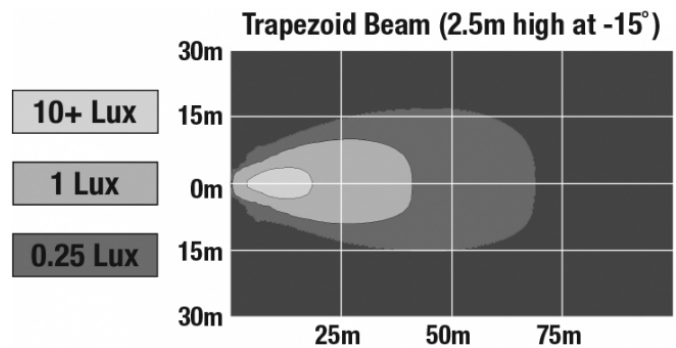

**PRODUCT INFORMATION**

<b>Description</b>	12V LED Work Light with Glass Lens & Trapezoid Beam Pattern
<b>Height</b>	113.03 (mm) / 4.45 (in)
<b>Width</b>	113.03 (mm) / 4.45 (in)
<b>Depth</b>	43.18 (mm) / 1.7 (in)
<b>Shape</b>	Round
<b>Outer Lens Material</b>	Glass
<b>Outer Lens Color</b>	Clear
<b>Housing Material</b>	Die-Cast Aluminum
<b>Housing Color</b>	Black
<b>Retrofits</b>	PAR36 Worklights
<b>Minimum Operating Temperature</b>	-40 (°C) / -40 (°F)
<b>Maximum Operating Temperature</b>	65 (°C) / 149 (°F)
<b>Connector or Wiring</b>	Blade Terminals (Ring Terminal Adaptors Provided)
<b>Mating Connector</b>	0.25" Blade, #6 Ring Terminal, #8 Ring Terminal
<b>Product Weight</b>	0.69 (lbs) / 0.31 (kgs)
<b>Shipping Weight</b>	0.90 (lbs) / 0.41 (kgs)
<b>Spec Sheet Printed</b>	2016-07-07

**PRODUCT DIMENSIONS**

**ELECTRICAL SPECIFICATIONS**

<b>Input Voltage</b>	12 V DC
<b>Operating Voltage</b>	10-15 V DC
<b>Transient Spike Protection</b>	150V Peak @ 1 HZ-100 Pulses
<b>Red Wire</b>	Positive
<b>Black Wire</b>	Negative
<b>Current Draw</b>	2.00 MaxA @ 12V DC

**REGULATORY STANDARDS COMPLIANCE**

Buy America Standards      Eco Friendly  
ETL Conformance to UL 583    IEC IP66

**PHOTOMETRIC SPECIFICATIONS**

<b>Raw Lumen Output</b>	1,050
<b>Effective Lumen Output</b>	770
<b>Nominal LED Color Temperature</b>	5000 (K)
<b>Beam Pattern(s)</b>	Forward Lighting - Trapezoid