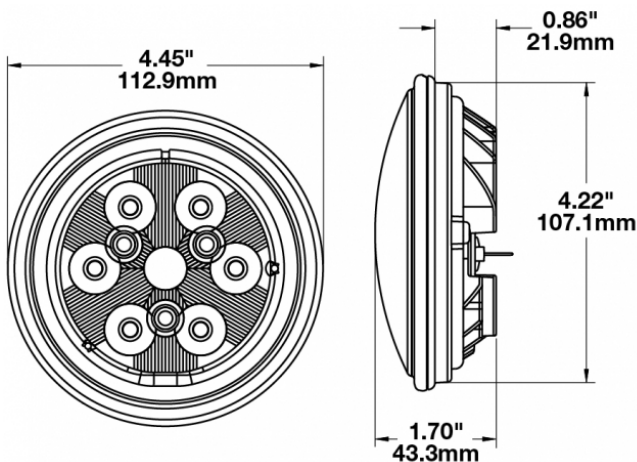

**PRODUCT INFORMATION**

<b>Description</b>	12V LED Work Light with Glass Lens & Trapezoid Beam Pattern
<b>Height</b>	113.03 (mm) / 4.45 (in)
<b>Width</b>	113.03 (mm) / 4.45 (in)
<b>Depth</b>	43.18 (mm) / 1.7 (in)
<b>Shape</b>	Round
<b>Outer Lens Material</b>	Glass
<b>Outer Lens Color</b>	Clear
<b>Housing Material</b>	Die-Cast Aluminum
<b>Housing Color</b>	Black
<b>Retrofits</b>	PAR36 Worklights
<b>Minimum Operating Temperature</b>	-40 (°C) / -40 (°F)
<b>Maximum Operating Temperature</b>	65 (°C) / 149 (°F)
<b>Connector or Wiring</b>	Blade Terminals (Ring Terminal Adaptors Provided)
<b>Mating Connector</b>	0.25" Blade, #6 Ring Terminal, #8 Ring Terminal
<b>Product Weight</b>	0.69 (lbs) / 0.31 (kgs)
<b>Shipping Weight</b>	0.90 (lbs) / 0.41 (kgs)
<b>Spec Sheet Printed</b>	2016-07-07

**PRODUCT DIMENSIONS**

**ELECTRICAL SPECIFICATIONS**

<b>Input Voltage</b>	12 V DC
<b>Operating Voltage</b>	10-15 V DC
<b>Transient Spike Protection</b>	150V Peak @ 1 HZ-100 Pulses
<b>Red Wire</b>	Positive
<b>Black Wire</b>	Negative
<b>Current Draw</b>	2.00 MaxA @ 12V DC

**REGULATORY STANDARDS COMPLIANCE**

Buy America Standards      Eco Friendly  
ETL Conformance to UL 583    IEC IP66

**PHOTOMETRIC SPECIFICATIONS**

<b>Raw Lumen Output</b>	1,050
<b>Effective Lumen Output</b>	770
<b>Nominal LED Color Temperature</b>	5000 (K)
<b>Beam Pattern(s)</b>	Forward Lighting - Trapezoid

[Part Number 8000111](#)

**12V LED Work Light with Polycarbonate Lens & Flood Beam Pattern**