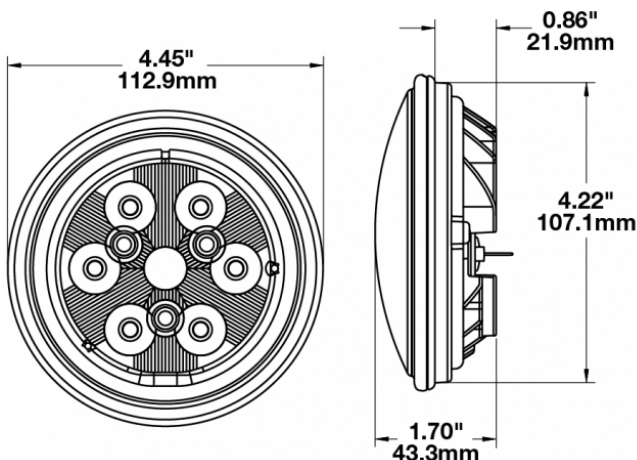

**PRODUCT INFORMATION**

<b>Description</b>	12V LED Work Light with Glass Lens & Flood Beam Pattern
<b>Height</b>	113.03 (mm) / 4.45 (in)
<b>Width</b>	113.03 (mm) / 4.45 (in)
<b>Depth</b>	43.18 (mm) / 1.7 (in)
<b>Shape</b>	Round
<b>Outer Lens Material</b>	Glass
<b>Outer Lens Color</b>	Clear
<b>Housing Material</b>	Die-Cast Aluminum
<b>Housing Color</b>	Black
<b>Retrofits</b>	PAR36 Worklights
<b>Minimum Operating Temperature</b>	-40 (°C) / -40 (°F)
<b>Maximum Operating Temperature</b>	65 (°C) / 149 (°F)
<b>Connector or Wiring</b>	Blade Terminals (Ring Terminal Adaptors Provided)
<b>Mating Connector</b>	0.25" Blade, #6 Ring Terminal, #8 Ring Terminal
<b>Product Weight</b>	0.69 (lbs) / 0.31 (kgs)
<b>Shipping Weight</b>	0.90 (lbs) / 0.41 (kgs)
<b>Spec Sheet Printed</b>	2016-07-07

**PRODUCT DIMENSIONS**

**ELECTRICAL SPECIFICATIONS**

<b>Input Voltage</b>	12 V DC
<b>Operating Voltage</b>	10-15 V DC
<b>Transient Spike Protection</b>	150V Peak @ 1 HZ-100 Pulses
<b>Red Wire</b>	Positive
<b>Black Wire</b>	Negative
<b>Current Draw</b>	2.00 MaxA @ 12V DC

[Part Number 8000111](#)

**12V LED Work Light with Polycarbonate Lens & Flood Beam Pattern**