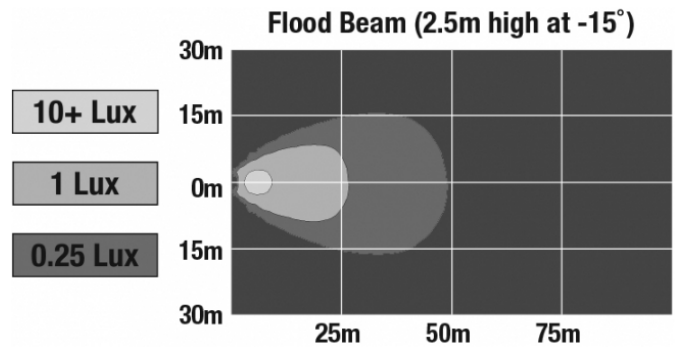

**PRODUCT INFORMATION**

<b>Description</b>	12V LED Work Light with Glass Lens & Flood Beam Pattern
<b>Height</b>	113.03 (mm) / 4.45 (in)
<b>Width</b>	113.03 (mm) / 4.45 (in)
<b>Depth</b>	43.18 (mm) / 1.7 (in)
<b>Shape</b>	Round
<b>Outer Lens Material</b>	Glass
<b>Outer Lens Color</b>	Clear
<b>Housing Material</b>	Die-Cast Aluminum
<b>Housing Color</b>	Black
<b>Retrofits</b>	PAR36 Worklights
<b>Minimum Operating Temperature</b>	-40 (°C) / -40 (°F)
<b>Maximum Operating Temperature</b>	65 (°C) / 149 (°F)
<b>Connector or Wiring</b>	Blade Terminals (Ring Terminal Adaptors Provided)
<b>Mating Connector</b>	0.25" Blade, #6 Ring Terminal, #8 Ring Terminal
<b>Product Weight</b>	0.69 (lbs) / 0.31 (kgs)
<b>Shipping Weight</b>	0.90 (lbs) / 0.41 (kgs)
<b>Spec Sheet Printed</b>	2016-07-07

**PRODUCT DIMENSIONS**

**ELECTRICAL SPECIFICATIONS**

<b>Input Voltage</b>	12 V DC
<b>Operating Voltage</b>	10-15 V DC
<b>Transient Spike Protection</b>	150V Peak @ 1 HZ-100 Pulses
<b>Red Wire</b>	Positive
<b>Black Wire</b>	Negative
<b>Current Draw</b>	2.00 MaxA @ 12V DC

**REGULATORY STANDARDS COMPLIANCE**

Buy America Standards      Eco Friendly  
ETL Conformance to UL 583    IEC IP66

**PHOTOMETRIC SPECIFICATIONS**

<b>Raw Lumen Output</b>	1,390
<b>Effective Lumen Output</b>	1,020
<b>Nominal LED Color Temperature</b>	5000 (K)
<b>Beam Pattern(s)</b>	Forward Lighting - Flood (Standard)