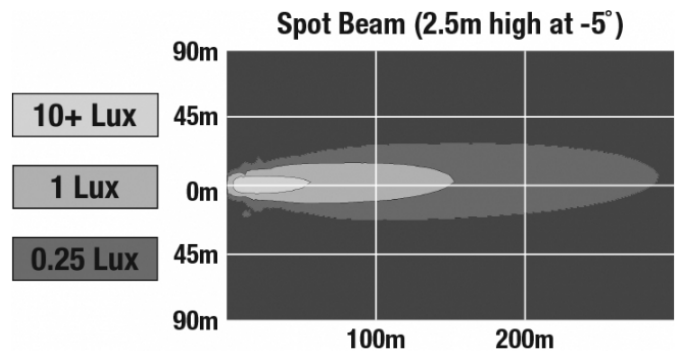

**PRODUCT INFORMATION**

<b>Description</b>	12-24V LED Work Light with Polycarbonate Lens & Spot Beam Pattern
<b>Height</b>	155.96 (mm) / 6.14 (in)
<b>Width</b>	172.47 (mm) / 6.79 (in)
<b>Depth</b>	77.11 (mm) / 3.04 (in)
<b>Shape</b>	Oval
<b>Outer Lens Material</b>	Polycarbonate
<b>Outer Lens Color</b>	Clear
<b>Housing Material</b>	Die-Cast Aluminum
<b>Housing Color</b>	Black
<b>Mounting Hardware Description</b>	(x1) 1/2"-13 x 1"
<b>Minimum Operating Temperature</b>	-40 (°C) / -40 (°F)
<b>Maximum Operating Temperature</b>	65 (°C) / 149 (°F)
<b>Connector or Wiring</b>	Deutsch DT04-2P
<b>Mating Connector</b>	Deutsch DT06-2S
<b>Spec Sheet Printed</b>	2016-07-07

**PRODUCT DIMENSIONS**

**ELECTRICAL SPECIFICATIONS**

<b>Input Voltage</b>	12-24 V DC
<b>Operating Voltage</b>	10-32 V DC
<b>Transient Spike Protection</b>	330V Peak @ 1 HZ-100 Pulses
<b>Red Wire</b>	Power - Positive
<b>Black Wire</b>	Ground - Negative
<b>Current Draw</b>	5.50A @ 12V DC 3.20A @ 24V DC

**REGULATORY STANDARDS COMPLIANCE**

Buy America Standards	CE CISPR 12
CE CISPR 22	Eco Friendly
IEC IP69K	SAE J1113-13

**PHOTOMETRIC SPECIFICATIONS**

<b>Raw Lumen Output</b>	5,250
<b>Effective Lumen Output</b>	4,500
<b>Nominal LED Color Temperature</b>	5000 (K)
<b>Beam Pattern(s)</b>	Forward Lighting - Spot