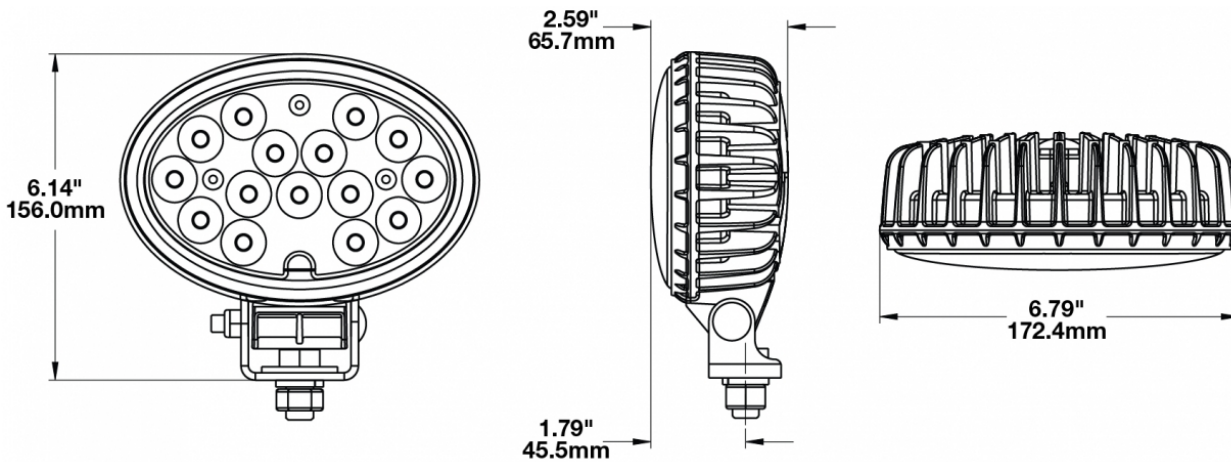

**PRODUCT INFORMATION**

<b>Description</b>	12-24V LED Work Light with Polycarbonate Lens & Spot Beam Pattern
<b>Height</b>	155.96 (mm) / 6.14 (in)
<b>Width</b>	172.47 (mm) / 6.79 (in)
<b>Depth</b>	77.11 (mm) / 3.04 (in)
<b>Shape</b>	Oval
<b>Outer Lens Material</b>	Polycarbonate
<b>Outer Lens Color</b>	Clear
<b>Housing Material</b>	Die-Cast Aluminum
<b>Housing Color</b>	Black
<b>Mounting Hardware Description</b>	(x1) 1/2"-13 x 1"
<b>Minimum Operating Temperature</b>	-40 (°C) / -40 (°F)
<b>Maximum Operating Temperature</b>	65 (°C) / 149 (°F)
<b>Connector or Wiring</b>	Deutsch DT04-2P
<b>Mating Connector</b>	Deutsch DT06-2S
<b>Spec Sheet Printed</b>	2016-07-07

**PRODUCT DIMENSIONS**

**ELECTRICAL SPECIFICATIONS**

<b>Input Voltage</b>	12-24 V DC
<b>Operating Voltage</b>	10-32 V DC
<b>Transient Spike Protection</b>	330V Peak @ 1 HZ-100 Pulses
<b>Red Wire</b>	Power - Positive
<b>Black Wire</b>	Ground - Negative
<b>Current Draw</b>	5.50A @ 12V DC 3.20A @ 24V DC

**APPLICATIONS**

**RELATED PRODUCTS**

[Part Number 1801571](#)

**12-24V LED Work Light  
with Polycarbonate Lens  
& Trapezoid Beam  
Pattern**

[Part Number 1801581](#)

**12-24V LED Work Light  
with Polycarbonate Lens  
& Flood Beam Pattern**

[Part Number 1801781](#)

**12-24V LED Work Light  
with Glass Lens &  
Trapezoid Beam Pattern**

[Part Number 1801791](#)

**12-24V LED Work Light  
with Glass Lens & Flood  
Beam Pattern**