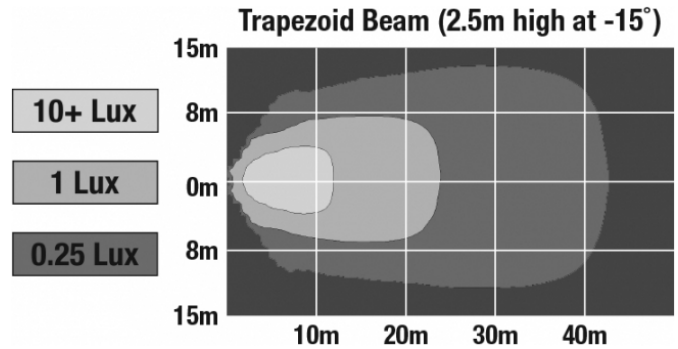

## PRODUCT DIMENSIONS

## PHOTOMETRIC SPECIFICATIONS

<b>Raw Lumen Output</b>	3,150
<b>Effective Lumen Output</b>	1,400
<b>Nominal LED Color Temperature</b>	5000 K
<b>Beam Pattern(s)</b>	Forward Lighting - Trapezoid