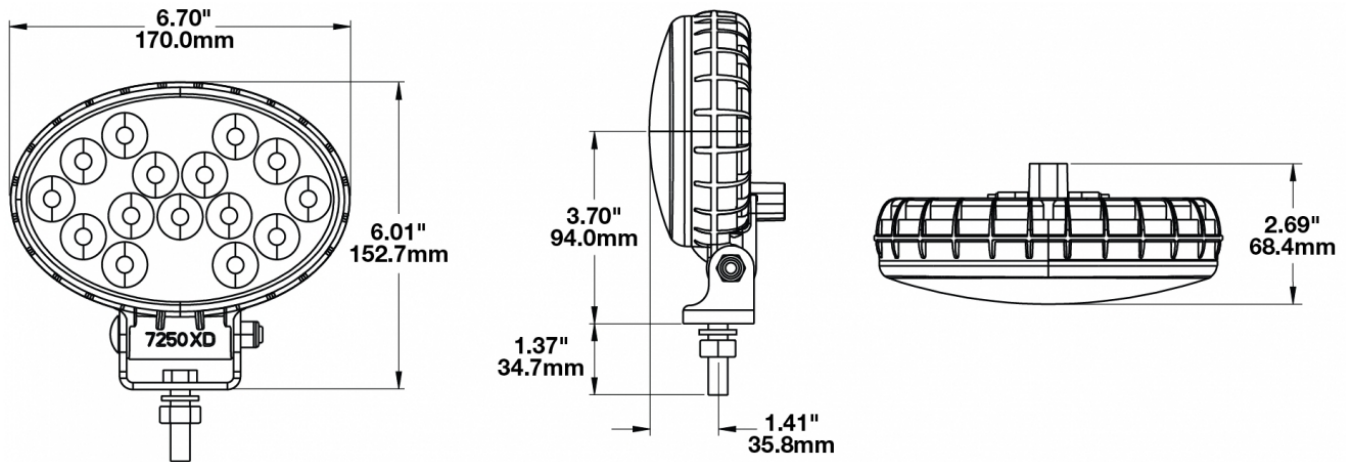

## PRODUCT INFORMATION

---

<b>Description</b>	12-24V LED Work Light with Trapezoid Beam Pattern & Pedestal Mount
<b>Height</b>	152.40 mm / 6 in
<b>Width</b>	170.18 mm / 6.7 in
<b>Depth</b>	68.58 mm / 2.7 in
<b>Shape</b>	Oval
<b>Outer Lens Material</b>	Polycarbonate
<b>Outer Lens Color</b>	Clear
<b>Housing Material</b>	Polycarbonate
<b>Housing Color</b>	Black
<b>Bezel Color</b>	N/A
<b>Mounting Hardware Description</b>	(x1) 3/8-16 x 1.5" Stainless Steel Hex Head Bolt
<b>Minimum Operating Temperature</b>	-40 °C / -40 °F
<b>Maximum Operating Temperature</b>	65 °C / 149 °F
<b>Connector or Wiring</b>	Deutsch DT04-2P
<b>Mating Connector</b>	Deutsch DT06-2S
<b>Shipping Weight</b>	2.80 lbs / 1.27 kgs

## PRODUCT DIMENSIONS