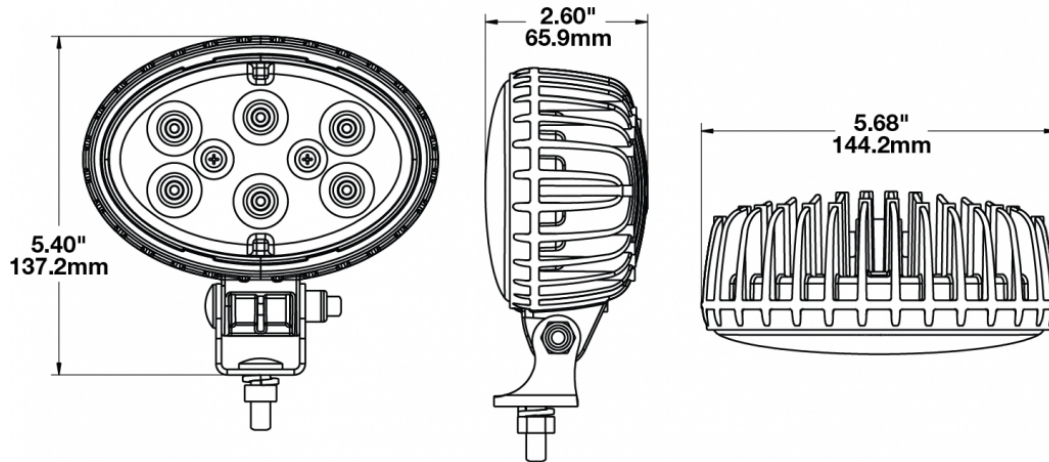

LED Work Light - Model 735

PRODUCT INFORMATION

Description	24V LED Work Light with Trapezoid Beam Pattern
Height	137.16 mm / 5.4 in
Width	144.27 mm / 5.68 in
Depth	66.04 mm / 2.6 in
Shape	Oval
Outer Lens Material	Polycarbonate
Outer Lens Color	Clear
Housing Material	Die-Cast Aluminum
Housing Color	Black
Mounting Hardware Description	(x1) 5/16"-18 x 0.58" Mounting Bolt
Mounting Type	Universal Pedestal Mount
Minimum Operating Temperature	-40 °C / -40 °F
Maximum Operating Temperature	65 °C / 149 °F
Connector or Wiring	Integrated 2-Pin Deutsch Weather-Proof Socket (DT04-2P)
Mating Connector	2-Pin Deutsch Weather-Proof Plug (DT06-2S)
Product Weight	1.87 lbs / 0.85 kgs
Shipping Weight	2.10 lbs / 0.95 kgs
Additional Information	Wire Harness: JWS part number 3271791.

LED Work Light - Model 735

PRODUCT DIMENSIONS

ELECTRICAL SPECIFICATIONS

Input Voltage	24V DC
Operating Voltage	16-32V DC
Transient Spike Protection	330V Peak @ 1 HZ-100 Pulses
Current Draw	1.75A @ 24V DC

REGULATORY STANDARDS COMPLIANCE

IEC IP67

IEC IP69K

LED Work Light - Model 735

PHOTOMETRIC SPECIFICATIONS

Raw Lumen Output	3,900
Effective Lumen Output	2,700
Nominal LED Color Temperature	5700 K
Beam Pattern(s)	Forward Lighting - Trapezoid

Part Number
1707031

12-24V LED Work Light with Flood Beam Pattern & PE12015792 Connector - No Sleeve

Part Number
1707041

12-24V LED Work Light with Trapezoid Beam Pattern & PE12015792 Connector - No Sleeve