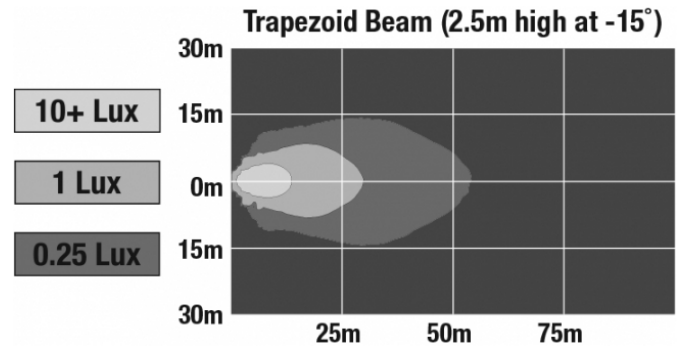

LED Work Light - Model 735

PRODUCT INFORMATION

Description	24V LED Work Light with Trapezoid Beam Pattern
Height	137.16 mm / 5.4 in
Width	144.27 mm / 5.68 in
Depth	66.04 mm / 2.6 in
Shape	Oval
Outer Lens Material	Polycarbonate
Outer Lens Color	Clear
Housing Material	Die-Cast Aluminum
Housing Color	Black
Mounting Hardware Description	(x1) 5/16"-18 x 0.58" Mounting Bolt
Mounting Type	Universal Pedestal Mount
Minimum Operating Temperature	-40 °C / -40 °F
Maximum Operating Temperature	65 °C / 149 °F
Connector or Wiring	Integrated 2-Pin Deutsch Weather-Proof Socket (DT04-2P)
Mating Connector	2-Pin Deutsch Weather-Proof Plug (DT06-2S)
Product Weight	1.87 lbs / 0.85 kgs
Shipping Weight	2.10 lbs / 0.95 kgs
Additional Information	Wire Harness: JWS part number 3271791.

REGULATORY STANDARDS COMPLIANCE

IEC IP67

IEC IP69K

LED Work Light - Model 735

PHOTOMETRIC SPECIFICATIONS

Raw Lumen Output	3,900
Effective Lumen Output	2,700
Nominal LED Color Temperature	5700 K
Beam Pattern(s)	Forward Lighting - Trapezoid