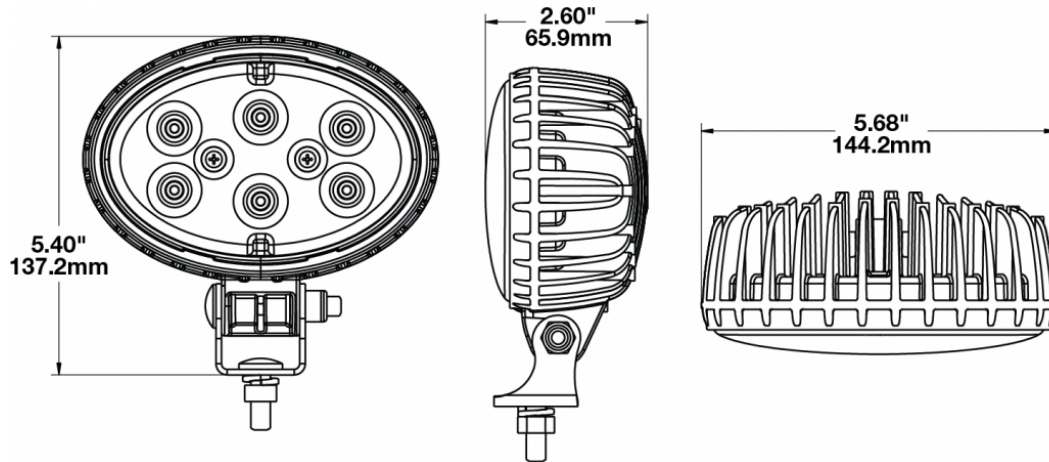

LED Work Light - Model 735

PRODUCT INFORMATION

Description	24V LED Work Light with Flood Beam Pattern
Height	137.16 mm / 5.4 in
Width	144.27 mm / 5.68 in
Depth	66.04 mm / 2.6 in
Shape	Oval
Outer Lens Material	Polycarbonate
Outer Lens Color	Clear
Housing Material	Die-Cast Aluminum
Housing Color	Black
Mounting Hardware Description	(x1) 5/16"-18 x 0.58" Mounting Bolt
Mounting Type	Universal Pedestal Mount
Minimum Operating Temperature	-40 °C / -40 °F
Maximum Operating Temperature	65 °C / 149 °F
Connector or Wiring	Integrated 2-Pin Deutsch Weather-Proof Socket (DT04-2P)
Mating Connector	2-Pin Deutsch Weather-Proof Plug (DT06-2S)
Product Weight	1.87 lbs / 0.85 kgs
Shipping Weight	2.10 lbs / 0.95 kgs
Additional Information	Wire Harness: JWS part number 3271791.

LED Work Light - Model 735

PRODUCT DIMENSIONS

ELECTRICAL SPECIFICATIONS

Input Voltage	24V DC
Operating Voltage	16-32V DC
Transient Spike Protection	330V Peak @ 1 HZ-100 Pulses
Current Draw	1.75A @ 24V DC

REGULATORY STANDARDS COMPLIANCE

IEC IP67

IEC IP69K

LED Work Light - Model 735

PHOTOMETRIC SPECIFICATIONS

Raw Lumen Output	3,900
Effective Lumen Output	2,700
Nominal LED Color Temperature	5700 K
Beam Pattern(s)	Forward Lighting - Flood (Standard) Forward Lighting - Trapezoid

Part Number
1707031

12-24V LED Work Light with Flood Beam Pattern & PE12015792 Connector - No Sleeve

Part Number
1707041

12-24V LED Work Light with Trapezoid Beam Pattern & PE12015792 Connector - No Sleeve