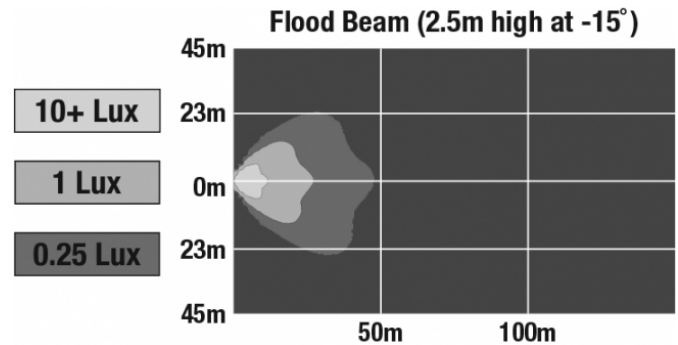

LED Work Light - Model 735

PRODUCT INFORMATION

Description	24V LED Work Light with Flood Beam Pattern
Height	137.16 mm / 5.4 in
Width	144.27 mm / 5.68 in
Depth	66.04 mm / 2.6 in
Shape	Oval
Outer Lens Material	Polycarbonate
Outer Lens Color	Clear
Housing Material	Die-Cast Aluminum
Housing Color	Black
Mounting Hardware Description	(x1) 5/16"-18 x 0.58" Mounting Bolt
Mounting Type	Universal Pedestal Mount
Minimum Operating Temperature	-40 °C / -40 °F
Maximum Operating Temperature	65 °C / 149 °F
Connector or Wiring	Integrated 2-Pin Deutsch Weather-Proof Socket (DT04-2P)
Mating Connector	2-Pin Deutsch Weather-Proof Plug (DT06-2S)
Product Weight	1.87 lbs / 0.85 kgs
Shipping Weight	2.10 lbs / 0.95 kgs
Additional Information	Wire Harness: JWS part number 3271791.

REGULATORY STANDARDS COMPLIANCE

IEC IP67

IEC IP69K

LED Work Light - Model 735

PHOTOMETRIC SPECIFICATIONS

Raw Lumen Output	3,900
Effective Lumen Output	2,700
Nominal LED Color Temperature	5700 K
Beam Pattern(s)	Forward Lighting - Flood (Standard) Forward Lighting - Trapezoid