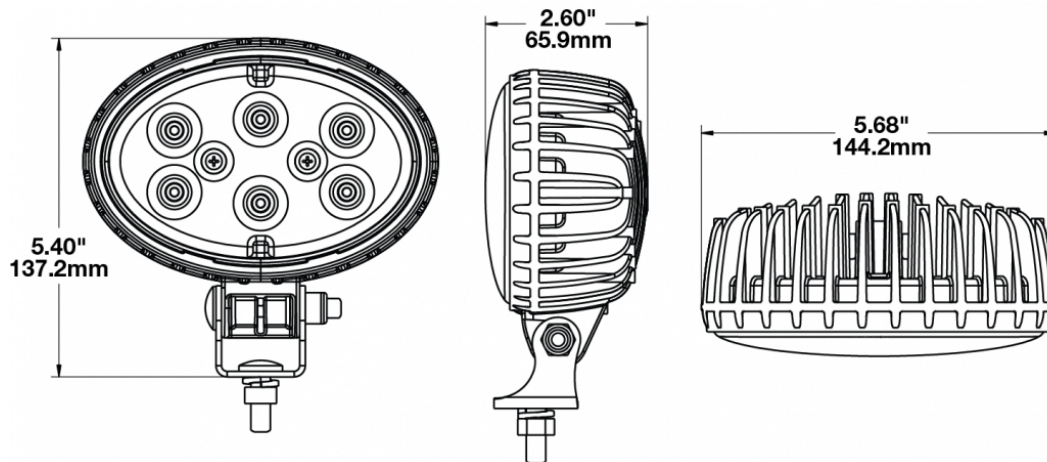

LED Work Light - Model 735

PRODUCT INFORMATION

Description	12-24V LED Work Light with Spot Beam Pattern & PE12015792 Connector - No Sleeve
Height	137.16 mm / 5.4 in
Width	144.27 mm / 5.68 in
Depth	66.04 mm / 2.6 in
Shape	Oval
Outer Lens Material	Polycarbonate
Outer Lens Color	Clear
Housing Material	Die-Cast Aluminum
Housing Color	Black
Mounting Hardware Description	(x1) 5/16"-18 x 0.58" Mounting Bolt
Mounting Type	Universal Pedestal Mount
Minimum Operating Temperature	-40 °C / -40 °F
Maximum Operating Temperature	65 °C / 149 °F
Connector or Wiring	Integrated 2-Pin Deutsch Weather-Proof Socket (DT04-2P)
Mating Connector	2-Pin Deutsch Weather-Proof Plug (DT06-2S)
Product Weight	1.87 lbs / 0.85 kgs
Shipping Weight	2.10 lbs / 0.95 kgs

LED Work Light - Model 735

PRODUCT DIMENSIONS

ELECTRICAL SPECIFICATIONS

Input Voltage	12-24V DC
Operating Voltage	10-36V DC
Red Wire	Positive
Black Wire	Negative
Current Draw	3.50A @ 12V DC 1.75A @ 24V DC

REGULATORY STANDARDS COMPLIANCE

Buy America Standards
IEC IP67
SAE J1113-13

Eco Friendly
IEC IP69K
Tested to ECE Reg. 10
(Radiated Emissions only)

LED Work Light - Model 735

PHOTOMETRIC SPECIFICATIONS

Raw Lumen Output	3,900
Effective Lumen Output	2,600
Nominal LED Color Temperature	5700 K
Beam Pattern(s)	Forward Lighting - Spot

Part Number
1707041

12-24V LED Work Light with Trapezoid Beam Pattern & PE12015792 Connector - No Sleeve