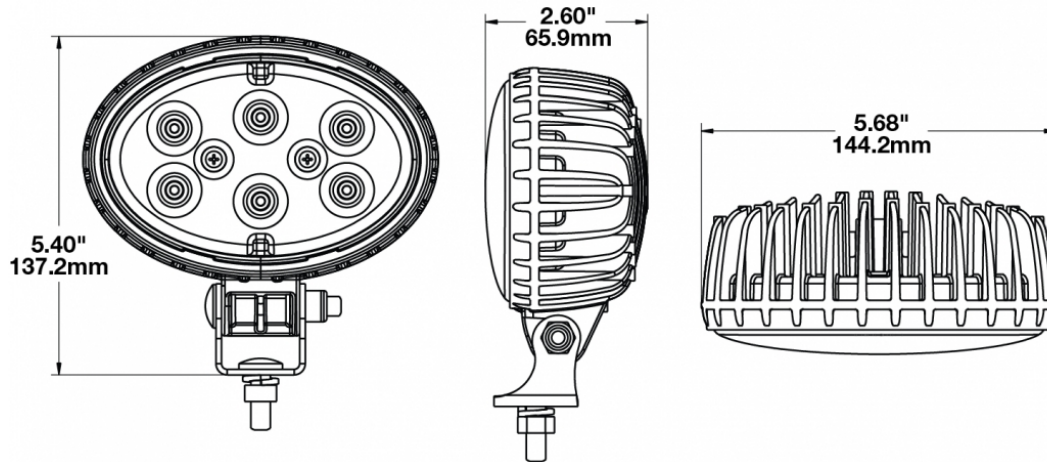

LED Work Light - Model 735

PRODUCT INFORMATION

Description	12-24V LED Work Light with Flood Beam Pattern & PE12015792 Connector - No Sleeve
Height	137.16 mm / 5.4 in
Width	144.27 mm / 5.68 in
Depth	66.04 mm / 2.6 in
Shape	Oval
Outer Lens Material	Polycarbonate
Outer Lens Color	Clear
Housing Material	Die-Cast Aluminum
Housing Color	Black
Mounting Hardware Description	(x1) 5/16"-18 x 0.58" Mounting Bolt
Mounting Type	Universal Pedestal Mount
Minimum Operating Temperature	-40 °C / -40 °F
Maximum Operating Temperature	65 °C / 149 °F
Connector or Wiring	Integrated 2-Pin Deutsch Weather-Proof Socket (DT04-2P)
Mating Connector	2-Pin Deutsch Weather-Proof Plug (DT06-2S)
Product Weight	1.87 lbs / 0.85 kgs
Shipping Weight	2.10 lbs / 0.95 kgs

LED Work Light - Model 735

PRODUCT DIMENSIONS

ELECTRICAL SPECIFICATIONS

Input Voltage	12-24V DC
Operating Voltage	10-36V DC
Red Wire	Positive
Black Wire	Negative
Current Draw	3.50A @ 12V DC 1.75A @ 24V DC

REGULATORY STANDARDS COMPLIANCE

IEC IP67
SAE J1113-13

IEC IP69K
Tested to ECE Reg. 10
(Radiated Emissions only)

LED Work Light - Model 735

PHOTOMETRIC SPECIFICATIONS

Raw Lumen Output	3,900
Effective Lumen Output	2,600
Nominal LED Color Temperature	5700 K
Beam Pattern(s)	Forward Lighting - Flood (Standard)

Part Number
1707051

12-24V LED Work Light with Spot Beam Pattern & PE12015792 Connector - No Sleeve