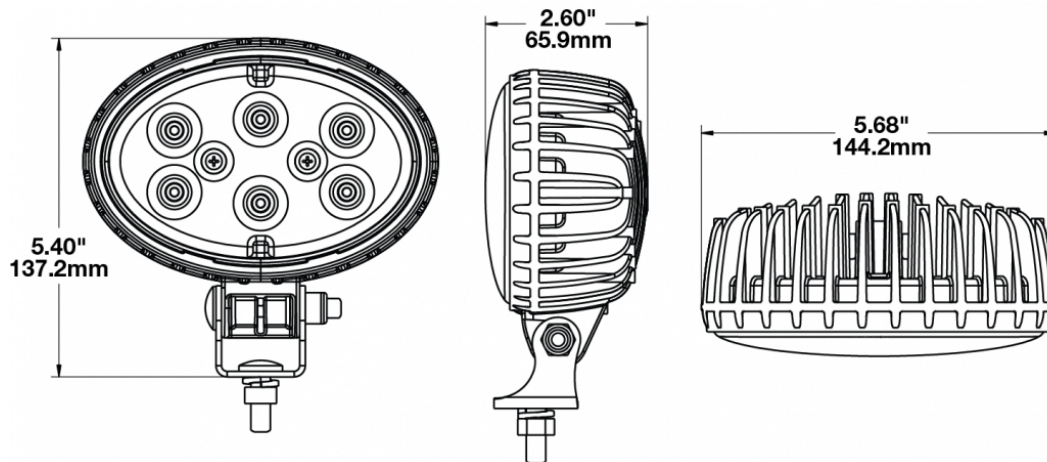

## PRODUCT INFORMATION

---

<b>Description</b>	12-24V LED Work Light with Trapezoid Beam Pattern & PE12015792 Connector
<b>Height</b>	137.16 mm / 5.4 in
<b>Width</b>	144.27 mm / 5.68 in
<b>Depth</b>	66.04 mm / 2.6 in
<b>Shape</b>	Oval
<b>Outer Lens Material</b>	Polycarbonate
<b>Outer Lens Color</b>	Clear
<b>Housing Material</b>	Die-Cast Aluminum
<b>Housing Color</b>	Black
<b>Mounting Hardware Description</b>	(x1) 5/16"-18 x 0.58" Mounting Bolt
<b>Mounting Type</b>	Universal Pedestal Mount
<b>Minimum Operating Temperature</b>	-40 °C / -40 °F
<b>Maximum Operating Temperature</b>	65 °C / 149 °F
<b>Connector or Wiring</b>	Integrated 2-Pin Deutsch Weather-Proof Socket (DT04-2P)
<b>Mating Connector</b>	2-Pin Deutsch Weather-Proof Plug (DT06-2S)
<b>Product Weight</b>	1.87 lbs / 0.85 kgs
<b>Shipping Weight</b>	1.87 lbs / 0.85 kgs

## PRODUCT DIMENSIONS