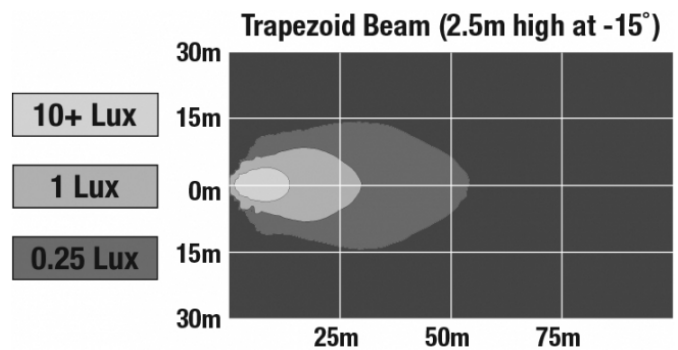

**REGULATORY STANDARDS COMPLIANCE**

Buy America Standards  
IEC IP69K

Eco Friendly

**PHOTOMETRIC SPECIFICATIONS**

<b>Raw Lumen Output</b>	3,900
<b>Effective Lumen Output</b>	2,700
<b>Nominal LED Color Temperature</b>	5700 (K)
<b>Beam Pattern(s)</b>	Forward Lighting - Trapezoid