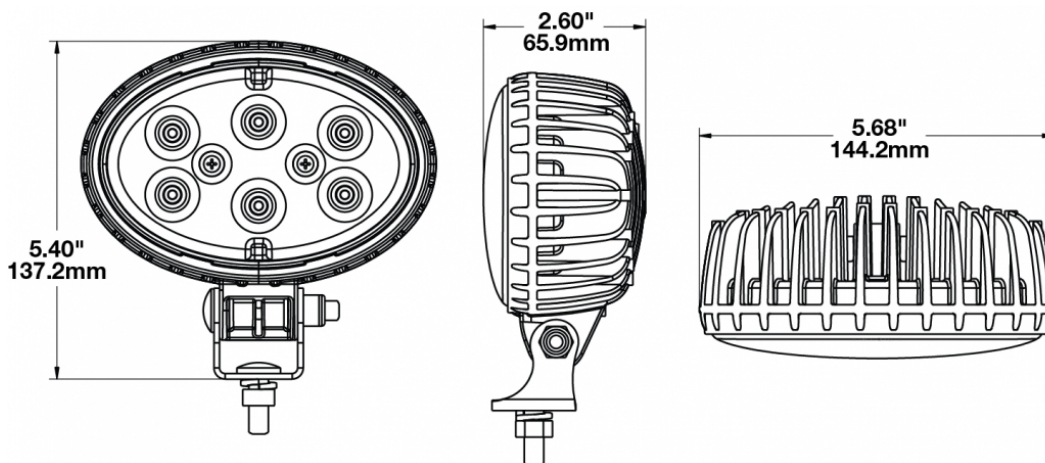

**PRODUCT INFORMATION**

<b>Description</b>	12-24V LED Work Light with Trapezoid Beam Pattern
<b>Height</b>	137.16 (mm) / 5.4 (in)
<b>Width</b>	144.27 (mm) / 5.68 (in)
<b>Depth</b>	66.04 (mm) / 2.6 (in)
<b>Shape</b>	Oval
<b>Outer Lens Material</b>	Polycarbonate
<b>Outer Lens Color</b>	Clear
<b>Housing Material</b>	Die-Cast Aluminum
<b>Housing Color</b>	Black
<b>Mounting Hardware Description</b>	(x1) 5/16"-18 x 0.58" Mounting Bolt
<b>Mounting Type</b>	Universal Pedestal Mount
<b>Minimum Operating Temperature</b>	-40 (°C) / -40 (°F)
<b>Maximum Operating Temperature</b>	65 (°C) / 149 (°F)
<b>Connector or Wiring</b>	Integrated 2-Pin Deutsch Weather-Proof Socket (DT04-2P)
<b>Mating Connector</b>	2-Pin Deutsch Weather-Proof Plug (DT06-2S)
<b>Product Weight</b>	1.55 (lbs) / 0.7 (kgs)
<b>Spec Sheet Printed</b>	2016-07-07

**PRODUCT DIMENSIONS**

**ELECTRICAL SPECIFICATIONS**

<b>Input Voltage</b>	12-24 V DC
<b>Operating Voltage</b>	10-36 V DC
<b>Red Wire</b>	Positive
<b>Black Wire</b>	Negative
<b>Current Draw</b>	3.50A @ 12V DC 1.75A @ 24V DC

**REGULATORY STANDARDS COMPLIANCE**

Buy America Standards  
IEC IP69K

Eco Friendly

**PHOTOMETRIC SPECIFICATIONS**

<b>Raw Lumen Output</b>	3,900
<b>Effective Lumen Output</b>	2,700
<b>Nominal LED Color Temperature</b>	5700 (K)
<b>Beam Pattern(s)</b>	Forward Lighting - Trapezoid

**APPLICATIONS**

**RELATED PRODUCTS**

[Part Number 1706571](#)

**12-24V LED Work Light  
with Spot Beam Pattern**

[Part Number 1706591](#)

**12-24V LED Work Light  
with Flood Beam Pattern**