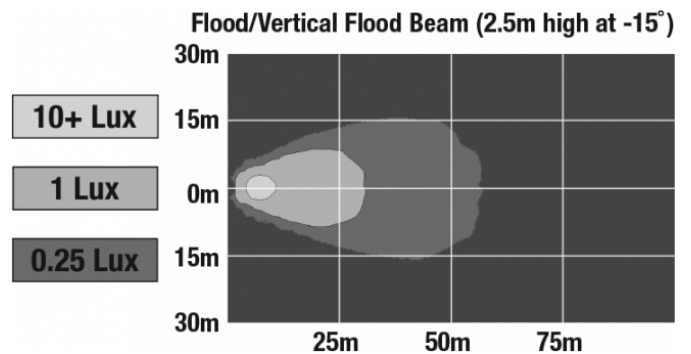

PRODUCT INFORMATION

Description	12-48V LED Work Light with Vertical Flood Beam Pattern & Mounting Bracket
Height	54.10 (mm) / 2.13 (in)
Width	169.67 (mm) / 6.68 (in)
Depth	45.21 (mm) / 1.78 (in)
Shape	Rectangle
Outer Lens Material	Polycarbonate
Outer Lens Color	Clear
Housing Material	Polycarbonate
Housing Color	Black
Mounting Hardware Description	(x1) 3/8"-16 x 1.5" Mounting Bolt
Mounting Type	Universal Mount
Minimum Operating Temperature	-40 (°C) / -40 (°F)
Maximum Operating Temperature	65 (°C) / 149 (°F)
Connector or Wiring	Integral DT04-2P
Mating Connector	Deutsch DT06-2S
Product Weight	1.00 (lbs) / 0.45 (kgs)
Shipping Weight	1.00 (lbs) / 0.45 (kgs)
Spec Sheet Printed	2016-07-07

REGULATORY STANDARDS COMPLIANCE

Buy America Standards
IEC IP67

Eco Friendly
UL Listed

PHOTOMETRIC SPECIFICATIONS

Raw Lumen Output	675
Effective Lumen Output	485
Candela Output	1,409
Nominal LED Color Temperature	5000 (K)
Beam Pattern(s)	Forward Lighting - Flood (Vertical)