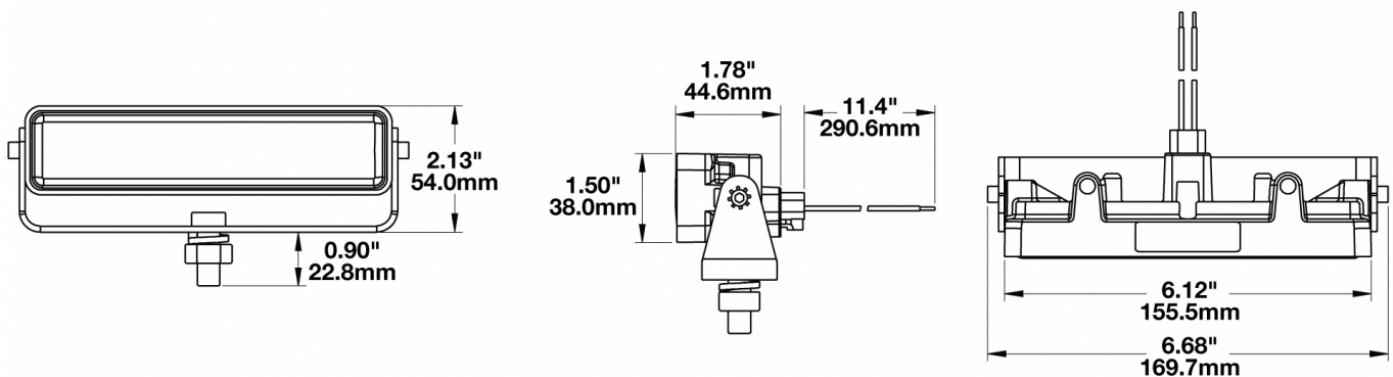

PRODUCT INFORMATION

Description	12-48V LED Work Light with Vertical Flood Beam Pattern & Mounting Bracket
Height	54.10 (mm) / 2.13 (in)
Width	169.67 (mm) / 6.68 (in)
Depth	45.21 (mm) / 1.78 (in)
Shape	Rectangle
Outer Lens Material	Polycarbonate
Outer Lens Color	Clear
Housing Material	Polycarbonate
Housing Color	Black
Mounting Hardware Description	(x1) 3/8"-16 x 1.5" Mounting Bolt
Mounting Type	Universal Mount
Minimum Operating Temperature	-40 (°C) / -40 (°F)
Maximum Operating Temperature	65 (°C) / 149 (°F)
Connector or Wiring	Integral DT04-2P
Mating Connector	Deutsch DT06-2S
Product Weight	1.00 (lbs) / 0.45 (kgs)
Shipping Weight	1.00 (lbs) / 0.45 (kgs)
Spec Sheet Printed	2016-07-07

PRODUCT DIMENSIONS

ELECTRICAL SPECIFICATIONS

Input Voltage	12-48 V DC
Operating Voltage	9-60 V DC
Transient Spike Protection	330V Peak @ 1 HZ-100 Pulses
Red Wire	Positive
Black Wire	Negative
Current Draw	1.00A @ 12V DC (Flood) 0.50A @ 24V DC (Flood) 0.30A @ 36V DC (Flood) 0.25A @ 48V DC (Flood)

REGULATORY STANDARDS COMPLIANCE

Buy America Standards
IEC IP67

Eco Friendly
UL Listed

PHOTOMETRIC SPECIFICATIONS

Raw Lumen Output	675
Effective Lumen Output	485
Candela Output	1,409
Nominal LED Color Temperature	5000 (K)
Beam Pattern(s)	Forward Lighting - Flood (Vertical)