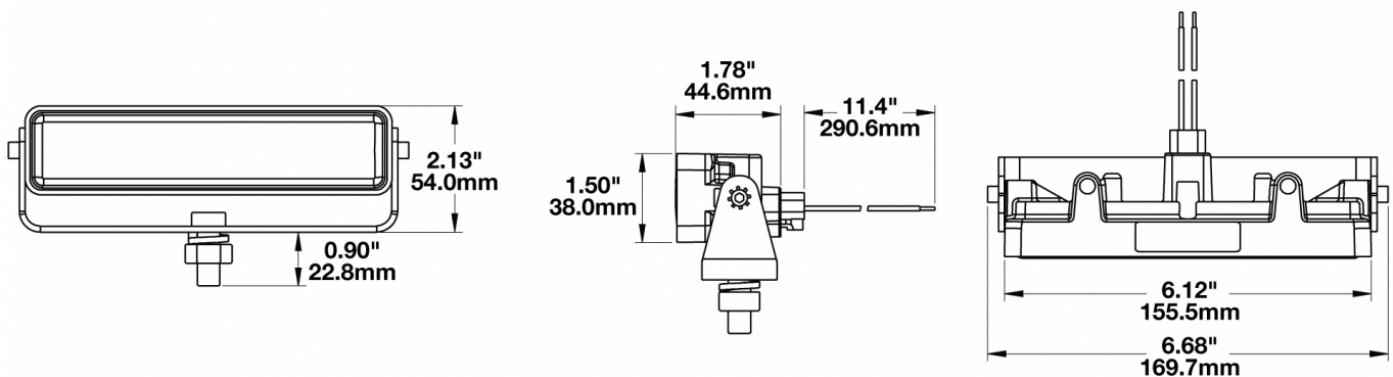

**PRODUCT INFORMATION**

<b>Description</b>	12-48V LED Work Light with Flood Beam Pattern & Mounting Bracket
<b>Height</b>	54.10 (mm) / 2.13 (in)
<b>Width</b>	169.67 (mm) / 6.68 (in)
<b>Depth</b>	45.21 (mm) / 1.78 (in)
<b>Shape</b>	Rectangle
<b>Outer Lens Material</b>	Polycarbonate
<b>Outer Lens Color</b>	Clear
<b>Housing Material</b>	Polycarbonate
<b>Housing Color</b>	Black
<b>Mounting Hardware Description</b>	(x1) 3/8"-16 x 1.5" Mounting Bolt
<b>Mounting Type</b>	Universal Mount
<b>Minimum Operating Temperature</b>	-40 (°C) / -40 (°F)
<b>Maximum Operating Temperature</b>	65 (°C) / 149 (°F)
<b>Connector or Wiring</b>	Integral DT04-2P
<b>Mating Connector</b>	Deutsch DT06-2S
<b>Product Weight</b>	1.00 (lbs) / 0.45 (kgs)
<b>Shipping Weight</b>	1.00 (lbs) / 0.45 (kgs)
<b>Spec Sheet Printed</b>	2016-07-07

**PRODUCT DIMENSIONS**

**ELECTRICAL SPECIFICATIONS**

<b>Input Voltage</b>	12-48 V DC
<b>Operating Voltage</b>	9-60 V DC
<b>Transient Spike Protection</b>	330V Peak @ 1 HZ-100 Pulses
<b>Red Wire</b>	Positive
<b>Black Wire</b>	Negative
<b>Current Draw</b>	1.00A @ 12V DC (Flood) 0.50A @ 24V DC (Flood) 0.30A @ 36V DC (Flood) 0.25A @ 48V DC (Flood)

**REGULATORY STANDARDS COMPLIANCE**

Buy America Standards	CE CISPR 12
Eco Friendly	IEC IP67
UL Listed	

**PHOTOMETRIC SPECIFICATIONS**

<b>Raw Lumen Output</b>	675
<b>Effective Lumen Output</b>	485
<b>Candela Output</b>	1,409
<b>Nominal LED Color Temperature</b>	5000 (K)
<b>Beam Pattern(s)</b>	Forward Lighting - Flood (Medium)