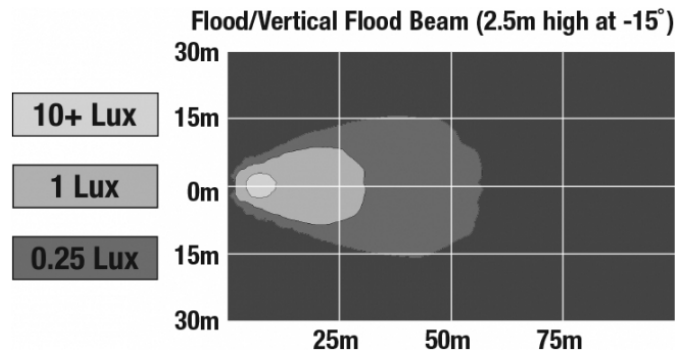

**PRODUCT INFORMATION**

<b>Description</b>	12-48V LED Work Light with Flood Beam Pattern & Mounting Bracket
<b>Height</b>	54.10 (mm) / 2.13 (in)
<b>Width</b>	169.67 (mm) / 6.68 (in)
<b>Depth</b>	45.21 (mm) / 1.78 (in)
<b>Shape</b>	Rectangle
<b>Outer Lens Material</b>	Polycarbonate
<b>Outer Lens Color</b>	Clear
<b>Housing Material</b>	Polycarbonate
<b>Housing Color</b>	Black
<b>Mounting Hardware Description</b>	(x1) 3/8"-16 x 1.5" Mounting Bolt
<b>Mounting Type</b>	Universal Mount
<b>Minimum Operating Temperature</b>	-40 (°C) / -40 (°F)
<b>Maximum Operating Temperature</b>	65 (°C) / 149 (°F)
<b>Connector or Wiring</b>	Integral DT04-2P
<b>Mating Connector</b>	Deutsch DT06-2S
<b>Product Weight</b>	1.00 (lbs) / 0.45 (kgs)
<b>Shipping Weight</b>	1.00 (lbs) / 0.45 (kgs)
<b>Spec Sheet Printed</b>	2016-07-07

**PRODUCT DIMENSIONS**

**ELECTRICAL SPECIFICATIONS**

<b>Input Voltage</b>	12-48 V DC
<b>Operating Voltage</b>	9-60 V DC
<b>Transient Spike Protection</b>	330V Peak @ 1 HZ-100 Pulses
<b>Red Wire</b>	Positive
<b>Black Wire</b>	Negative
<b>Current Draw</b>	1.00A @ 12V DC (Flood) 0.50A @ 24V DC (Flood) 0.30A @ 36V DC (Flood) 0.25A @ 48V DC (Flood)

**REGULATORY STANDARDS COMPLIANCE**

Buy America Standards	CE CISPR 12
Eco Friendly	IEC IP67
UL Listed	

**PHOTOMETRIC SPECIFICATIONS**

<b>Raw Lumen Output</b>	675
<b>Effective Lumen Output</b>	485
<b>Candela Output</b>	1,409
<b>Nominal LED Color Temperature</b>	5000 (K)
<b>Beam Pattern(s)</b>	Forward Lighting - Flood (Medium)