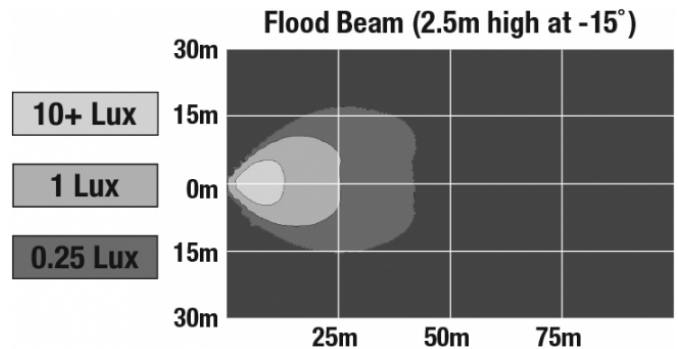

**PRODUCT INFORMATION**

<b>Description</b>	12-24V LED Work Light with Flood Beam Pattern & On/Off Switch
<b>Height</b>	133.35 (mm) / 5.25 (in)
<b>Width</b>	137.16 (mm) / 5.4 (in)
<b>Depth</b>	47.75 (mm) / 1.88 (in)
<b>Shape</b>	Rectangular
<b>Outer Lens Material</b>	Polycarbonate
<b>Outer Lens Color</b>	Clear
<b>Housing Material</b>	Polycarbonate
<b>Housing Color</b>	Black
<b>Mounting Hardware Description</b>	(x1) 5/16"-18 x 1.00" Mounting Bolt
<b>Mounting Type</b>	Universal Pedestal Mount
<b>Minimum Operating Temperature</b>	-40 (°C) / -40 (°F)
<b>Maximum Operating Temperature</b>	65 (°C) / 149 (°F)
<b>Connector or Wiring</b>	Integrated 2-Pin Deutsch Weather-Proof Socket (DT04-2P)
<b>Mating Connector</b>	2-Pin Deutsch Weather-Proof Plug (DT06-2S)
<b>Product Weight</b>	1.16 (lbs) / 0.53 (kgs)
<b>Spec Sheet Printed</b>	2016-07-07

**REGULATORY STANDARDS COMPLIANCE**

Buy America Standards  
IEC IP69K  
Tested to ECE Reg. 10  
(Radiated Emissions only)

Eco Friendly  
SAE J1455

**PHOTOMETRIC SPECIFICATIONS**

<b>Raw Lumen Output</b>	1,680
<b>Effective Lumen Output</b>	700
<b>Nominal LED Color Temperature</b>	5000 (K)
<b>Beam Pattern(s)</b>	Forward Lighting - Flood (Standard)