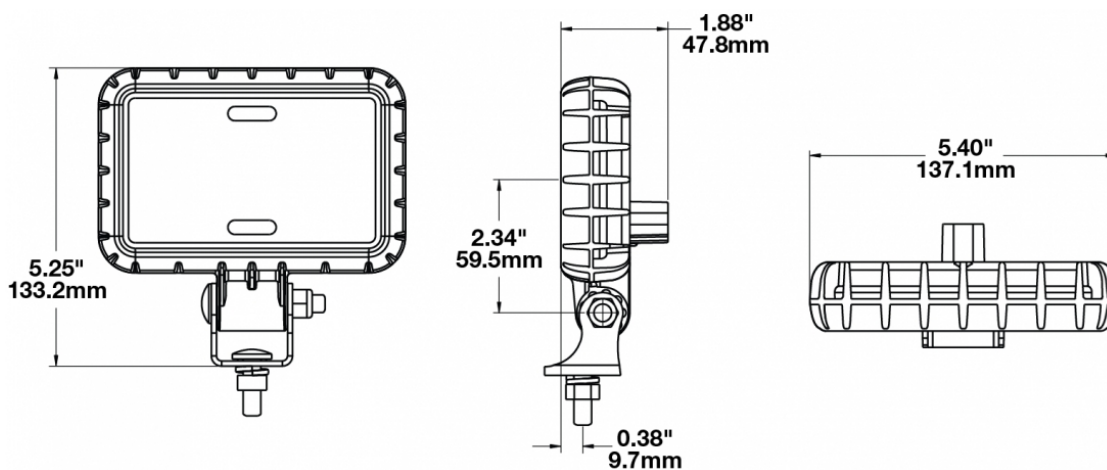

**PRODUCT INFORMATION**

<b>Description</b>	12-24V LED Work Light with Flood Beam Pattern & On/Off Switch
<b>Height</b>	133.35 (mm) / 5.25 (in)
<b>Width</b>	137.16 (mm) / 5.4 (in)
<b>Depth</b>	47.75 (mm) / 1.88 (in)
<b>Shape</b>	Rectangular
<b>Outer Lens Material</b>	Polycarbonate
<b>Outer Lens Color</b>	Clear
<b>Housing Material</b>	Polycarbonate
<b>Housing Color</b>	Black
<b>Mounting Hardware Description</b>	(x1) 5/16"-18 x 1.00" Mounting Bolt
<b>Mounting Type</b>	Universal Pedestal Mount
<b>Minimum Operating Temperature</b>	-40 (°C) / -40 (°F)
<b>Maximum Operating Temperature</b>	65 (°C) / 149 (°F)
<b>Connector or Wiring</b>	Integrated 2-Pin Deutsch Weather-Proof Socket (DT04-2P)
<b>Mating Connector</b>	2-Pin Deutsch Weather-Proof Plug (DT06-2S)
<b>Product Weight</b>	1.16 (lbs) / 0.53 (kgs)
<b>Spec Sheet Printed</b>	2016-07-07

**PRODUCT DIMENSIONS**

**ELECTRICAL SPECIFICATIONS**

<b>Input Voltage</b>	12-24 V DC
<b>Operating Voltage</b>	9-32 V DC
<b>Transient Spike Protection</b>	330V Peak @ 1 HZ-100 Pulses
<b>Red Wire</b>	Positive
<b>Black Wire</b>	Negative
<b>Current Draw</b>	1.20A @ 12V DC 0.60A @ 24V DC