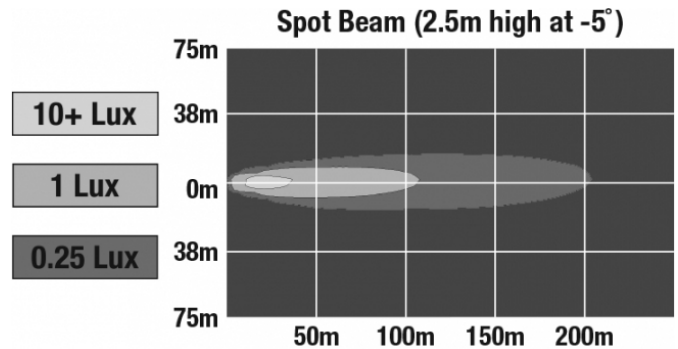

**PRODUCT INFORMATION**

<b>Description</b>	12-24V LED Work Light with Spot Beam Pattern & On/Off Switch
<b>Height</b>	133.35 (mm) / 5.25 (in)
<b>Width</b>	137.16 (mm) / 5.4 (in)
<b>Depth</b>	47.75 (mm) / 1.88 (in)
<b>Shape</b>	Rectangular
<b>Outer Lens Material</b>	Polycarbonate
<b>Outer Lens Color</b>	Clear
<b>Housing Material</b>	Polycarbonate
<b>Housing Color</b>	Black
<b>Mounting Hardware Description</b>	(x1) 5/16"-18 x 1.00" Mounting Bolt
<b>Mounting Type</b>	Universal Pedestal Mount
<b>Minimum Operating Temperature</b>	-40 (°C) / -40 (°F)
<b>Maximum Operating Temperature</b>	65 (°C) / 149 (°F)
<b>Connector or Wiring</b>	Integrated 2-Pin Deutsch Weather-Proof Socket (DT04-2P)
<b>Mating Connector</b>	2-Pin Deutsch Weather-Proof Plug (DT06-2S)
<b>Product Weight</b>	1.16 (lbs) / 0.53 (kgs)
<b>Spec Sheet Printed</b>	2016-07-07

**PRODUCT DIMENSIONS**

**ELECTRICAL SPECIFICATIONS**

<b>Input Voltage</b>	12-24 V DC
<b>Operating Voltage</b>	9-32 V DC
<b>Transient Spike Protection</b>	330V Peak @ 1 HZ-100 Pulses
<b>Red Wire</b>	Positive
<b>Black Wire</b>	Negative
<b>Current Draw</b>	1.20A @ 12V DC 0.60A @ 24V DC

**REGULATORY STANDARDS COMPLIANCE**

Buy America Standards	Eco Friendly
IEC IP69K	SAE J1455
Tested to ECE Reg. 10 (Radiated Emissions only)	

**PHOTOMETRIC SPECIFICATIONS**

<b>Raw Lumen Output</b>	1,680
<b>Effective Lumen Output</b>	700
<b>Nominal LED Color Temperature</b>	5000 (K)
<b>Beam Pattern(s)</b>	Forward Lighting - Spot