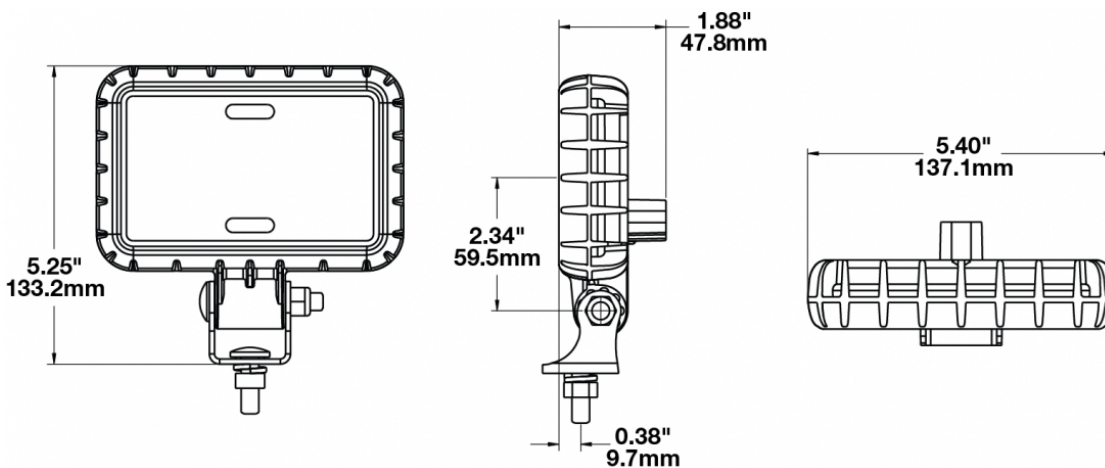

**PRODUCT INFORMATION**

<b>Description</b>	12-24V LED Work Light with Spot Beam Pattern & On/Off Switch
<b>Height</b>	133.35 (mm) / 5.25 (in)
<b>Width</b>	137.16 (mm) / 5.4 (in)
<b>Depth</b>	47.75 (mm) / 1.88 (in)
<b>Shape</b>	Rectangular
<b>Outer Lens Material</b>	Polycarbonate
<b>Outer Lens Color</b>	Clear
<b>Housing Material</b>	Polycarbonate
<b>Housing Color</b>	Black
<b>Mounting Hardware Description</b>	(x1) 5/16"-18 x 1.00" Mounting Bolt
<b>Mounting Type</b>	Universal Pedestal Mount
<b>Minimum Operating Temperature</b>	-40 (°C) / -40 (°F)
<b>Maximum Operating Temperature</b>	65 (°C) / 149 (°F)
<b>Connector or Wiring</b>	Integrated 2-Pin Deutsch Weather-Proof Socket (DT04-2P)
<b>Mating Connector</b>	2-Pin Deutsch Weather-Proof Plug (DT06-2S)
<b>Product Weight</b>	1.16 (lbs) / 0.53 (kgs)
<b>Spec Sheet Printed</b>	2016-07-07

**PRODUCT DIMENSIONS**

**ELECTRICAL SPECIFICATIONS**

<b>Input Voltage</b>	12-24 V DC
<b>Operating Voltage</b>	9-32 V DC
<b>Transient Spike Protection</b>	330V Peak @ 1 HZ-100 Pulses
<b>Red Wire</b>	Positive
<b>Black Wire</b>	Negative
<b>Current Draw</b>	1.20A @ 12V DC 0.60A @ 24V DC