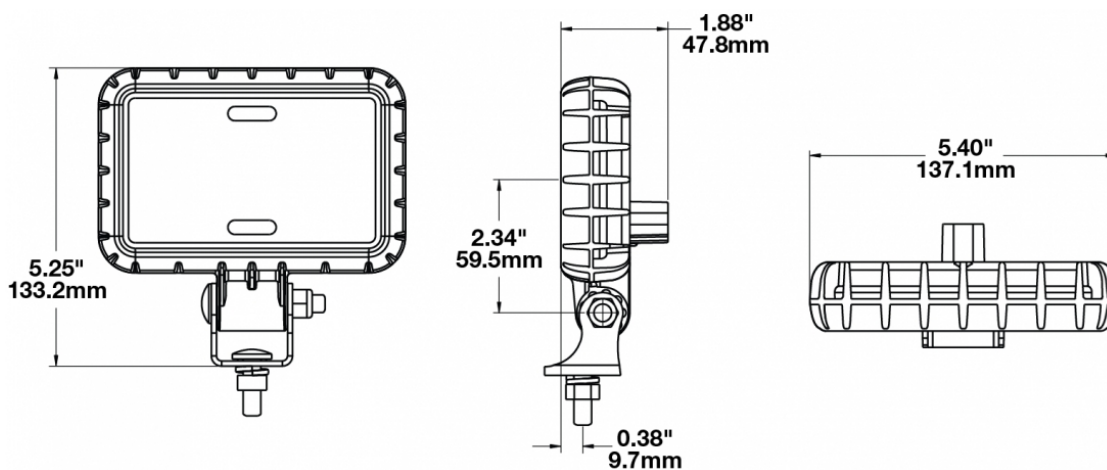

**PRODUCT INFORMATION**

<b>Description</b>	12-24V LED Work Light with Trapezoid Beam Pattern
<b>Height</b>	133.35 (mm) / 5.25 (in)
<b>Width</b>	137.16 (mm) / 5.4 (in)
<b>Depth</b>	47.75 (mm) / 1.88 (in)
<b>Shape</b>	Rectangular
<b>Outer Lens Material</b>	Polycarbonate
<b>Outer Lens Color</b>	Clear
<b>Housing Material</b>	Polycarbonate
<b>Housing Color</b>	Black
<b>Mounting Hardware Description</b>	(x1) 5/16"-18 x 1.00" Mounting Bolt
<b>Mounting Type</b>	Universal Pedestal Mount
<b>Minimum Operating Temperature</b>	-40 (°C) / -40 (°F)
<b>Maximum Operating Temperature</b>	65 (°C) / 149 (°F)
<b>Connector or Wiring</b>	Integrated 2-Pin Deutsch Weather-Proof Socket (DT04-2P)
<b>Mating Connector</b>	2-Pin Deutsch Weather-Proof Plug (DT06-2S)
<b>Product Weight</b>	1.16 (lbs) / 0.53 (kgs)
<b>Spec Sheet Printed</b>	2016-07-07

**PRODUCT DIMENSIONS**

**ELECTRICAL SPECIFICATIONS**

<b>Input Voltage</b>	12-24 V DC
<b>Operating Voltage</b>	9-32 V DC
<b>Transient Spike Protection</b>	330V Peak @ 1 HZ-100 Pulses
<b>Red Wire</b>	Positive
<b>Black Wire</b>	Negative
<b>Current Draw</b>	1.30A @ 12V DC 0.70A @ 24V DC