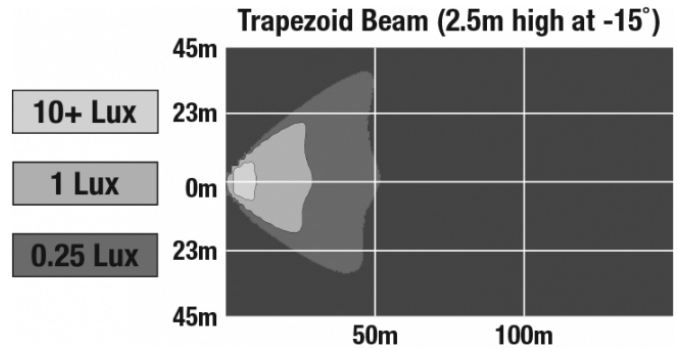

**PRODUCT INFORMATION**

<b>Description</b>	12-24V LED Work Light with Trapezoid Beam Pattern
<b>Height</b>	133.35 (mm) / 5.25 (in)
<b>Width</b>	137.16 (mm) / 5.4 (in)
<b>Depth</b>	47.75 (mm) / 1.88 (in)
<b>Shape</b>	Rectangular
<b>Outer Lens Material</b>	Polycarbonate
<b>Outer Lens Color</b>	Clear
<b>Housing Material</b>	Polycarbonate
<b>Housing Color</b>	Black
<b>Mounting Hardware Description</b>	(x1) 5/16"-18 x 1.00" Mounting Bolt
<b>Mounting Type</b>	Universal Pedestal Mount
<b>Minimum Operating Temperature</b>	-40 (°C) / -40 (°F)
<b>Maximum Operating Temperature</b>	65 (°C) / 149 (°F)
<b>Connector or Wiring</b>	Integrated 2-Pin Deutsch Weather-Proof Socket (DT04-2P)
<b>Mating Connector</b>	2-Pin Deutsch Weather-Proof Plug (DT06-2S)
<b>Product Weight</b>	1.16 (lbs) / 0.53 (kgs)
<b>Spec Sheet Printed</b>	2016-07-07

**PRODUCT DIMENSIONS**

**ELECTRICAL SPECIFICATIONS**

<b>Input Voltage</b>	12-24 V DC
<b>Operating Voltage</b>	9-32 V DC
<b>Transient Spike Protection</b>	330V Peak @ 1 HZ-100 Pulses
<b>Red Wire</b>	Positive
<b>Black Wire</b>	Negative
<b>Current Draw</b>	1.30A @ 12V DC 0.70A @ 24V DC

**REGULATORY STANDARDS COMPLIANCE**

Buy America Standards	Eco Friendly
IEC IP69K	SAE J1455
Tested to ECE Reg. 10 (Radiated Emissions only)	UL Listed

**PHOTOMETRIC SPECIFICATIONS**

<b>Raw Lumen Output</b>	1,680
<b>Effective Lumen Output</b>	900
<b>Nominal LED Color Temperature</b>	5000 (K)
<b>Beam Pattern(s)</b>	Forward Lighting - Trapezoid