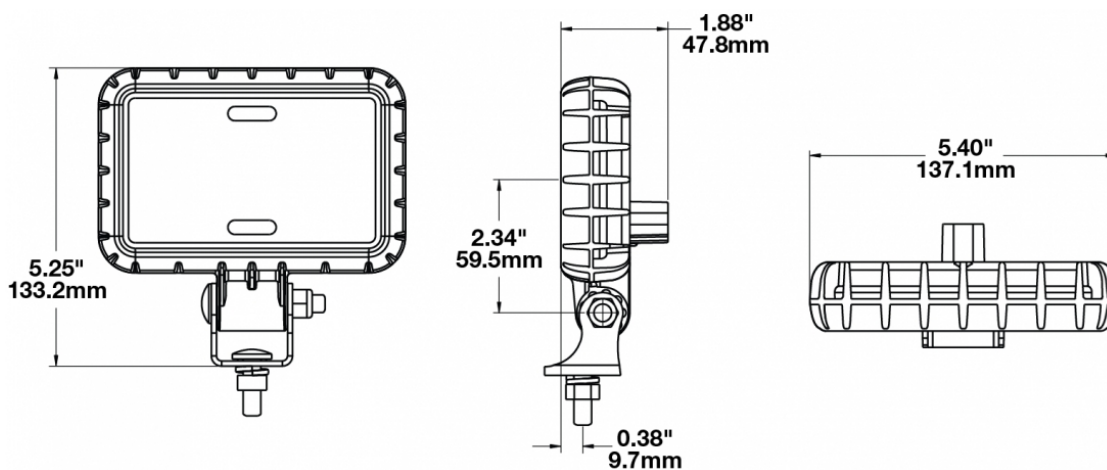

**PRODUCT INFORMATION**

<b>Description</b>	12-24V LED Work Light with Spot Beam Pattern
<b>Height</b>	133.35 (mm) / 5.25 (in)
<b>Width</b>	137.16 (mm) / 5.4 (in)
<b>Depth</b>	47.75 (mm) / 1.88 (in)
<b>Shape</b>	Rectangular
<b>Outer Lens Material</b>	Polycarbonate
<b>Outer Lens Color</b>	Clear
<b>Housing Material</b>	Polycarbonate
<b>Housing Color</b>	Black
<b>Mounting Hardware Description</b>	(x1) 5/16"-18 x 1.00" Mounting Bolt
<b>Mounting Type</b>	Universal Pedestal Mount
<b>Minimum Operating Temperature</b>	-40 (°C) / -40 (°F)
<b>Maximum Operating Temperature</b>	65 (°C) / 149 (°F)
<b>Connector or Wiring</b>	Integrated 2-Pin Deutsch Weather-Proof Socket (DT04-2P)
<b>Mating Connector</b>	2-Pin Deutsch Weather-Proof Plug (DT06-2S)
<b>Product Weight</b>	1.16 (lbs) / 0.53 (kgs)
<b>Spec Sheet Printed</b>	2016-07-07

**PRODUCT DIMENSIONS**

**ELECTRICAL SPECIFICATIONS**

<b>Input Voltage</b>	12-24 V DC
<b>Operating Voltage</b>	9-32 V DC
<b>Transient Spike Protection</b>	330V Peak @ 1 HZ-100 Pulses
<b>Red Wire</b>	Positive
<b>Black Wire</b>	Negative
<b>Current Draw</b>	1.30A @ 12V DC 0.70A @ 24V DC