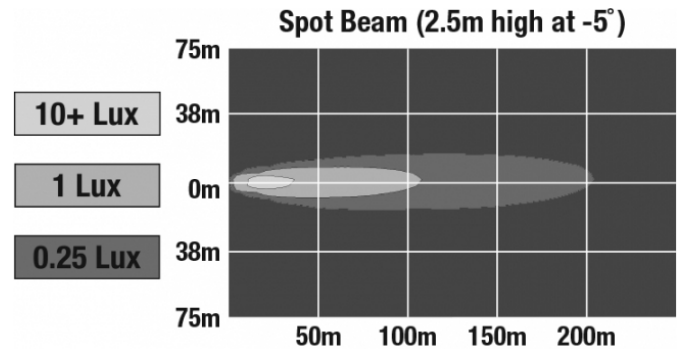

**PRODUCT INFORMATION**

<b>Description</b>	12-24V LED Work Light with Spot Beam Pattern
<b>Height</b>	133.35 (mm) / 5.25 (in)
<b>Width</b>	137.16 (mm) / 5.4 (in)
<b>Depth</b>	47.75 (mm) / 1.88 (in)
<b>Shape</b>	Rectangular
<b>Outer Lens Material</b>	Polycarbonate
<b>Outer Lens Color</b>	Clear
<b>Housing Material</b>	Polycarbonate
<b>Housing Color</b>	Black
<b>Mounting Hardware Description</b>	(x1) 5/16"-18 x 1.00" Mounting Bolt
<b>Mounting Type</b>	Universal Pedestal Mount
<b>Minimum Operating Temperature</b>	-40 (°C) / -40 (°F)
<b>Maximum Operating Temperature</b>	65 (°C) / 149 (°F)
<b>Connector or Wiring</b>	Integrated 2-Pin Deutsch Weather-Proof Socket (DT04-2P)
<b>Mating Connector</b>	2-Pin Deutsch Weather-Proof Plug (DT06-2S)
<b>Product Weight</b>	1.16 (lbs) / 0.53 (kgs)
<b>Spec Sheet Printed</b>	2016-07-07

**PRODUCT DIMENSIONS**

**ELECTRICAL SPECIFICATIONS**

<b>Input Voltage</b>	12-24 V DC
<b>Operating Voltage</b>	9-32 V DC
<b>Transient Spike Protection</b>	330V Peak @ 1 HZ-100 Pulses
<b>Red Wire</b>	Positive
<b>Black Wire</b>	Negative
<b>Current Draw</b>	1.30A @ 12V DC 0.70A @ 24V DC

**REGULATORY STANDARDS COMPLIANCE**

Buy America Standards	Eco Friendly
IEC IP69K	SAE J1455
Tested to ECE Reg. 10 (Radiated Emissions only)	UL Listed

**PHOTOMETRIC SPECIFICATIONS**

<b>Raw Lumen Output</b>	1,680
<b>Effective Lumen Output</b>	900
<b>Nominal LED Color Temperature</b>	5000 (K)
<b>Beam Pattern(s)</b>	Forward Lighting - Spot