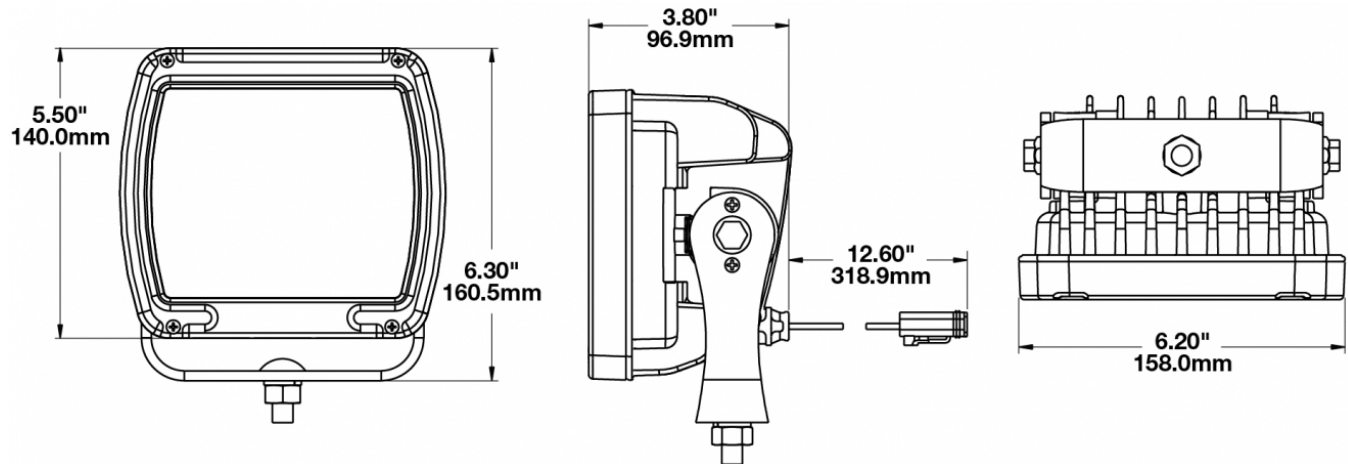

## PRODUCT INFORMATION

<b>Description</b>	24V LED Work Light with Black Housing, Polycarbonate Lens & Flood Beam Pattern
<b>Height</b>	160.02 mm / 6.3 in
<b>Width</b>	157.48 mm / 6.2 in
<b>Depth</b>	96.52 mm / 3.8 in
<b>Shape</b>	Square
<b>Outer Lens Material</b>	Polycarbonate
<b>Outer Lens Color</b>	Clear
<b>Housing Material</b>	Die-Cast Aluminum
<b>Housing Color</b>	Black
<b>Mounting Hardware Description</b>	(x1) M10-1.5 x 25 Mounting Bolt
<b>Mounting Type</b>	Universal Pedestal Mount
<b>Minimum Operating Temperature</b>	-40 °C / -40 °F
<b>Maximum Operating Temperature</b>	65 °C / 149 °F
<b>Connector or Wiring</b>	iCONN Connector - iMATE23
<b>Product Weight</b>	4.60 lbs / 2.09 kgs
<b>Shipping Weight</b>	5.00 lbs / 2.27 kgs
<b>Additional Information</b>	Wire Harness: JWS part number 3271781.

## PRODUCT DIMENSIONS