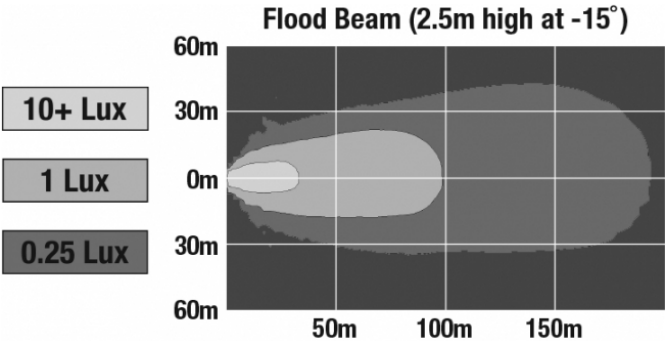

## PRODUCT DIMENSIONS

## PHOTOMETRIC SPECIFICATIONS

<b>Raw Lumen Output</b>	9,000
<b>Effective Lumen Output</b>	5800
<b>Nominal LED Color Temperature</b>	5700 K
<b>Beam Pattern(s)</b>	Forward Lighting - Flood (Standard)