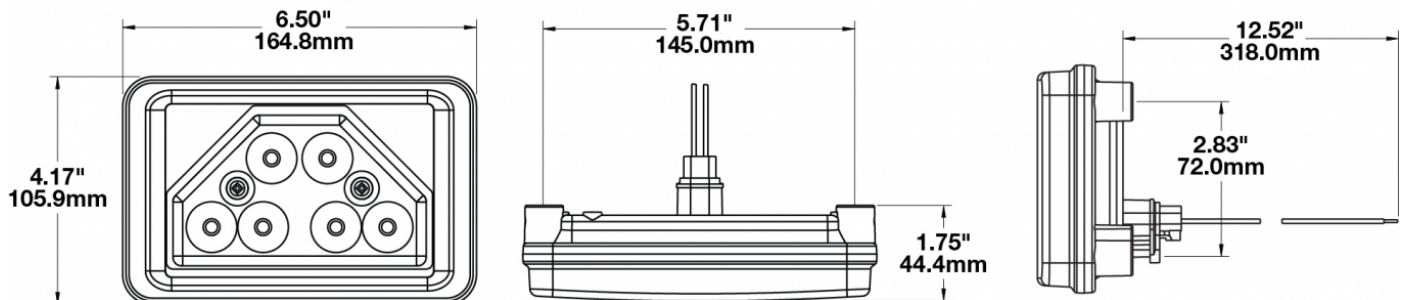

**PRODUCT INFORMATION**

<b>Description</b>	12-24V LED Work Light with Trapezoid Beam Pattern & Low Profile Mount
<b>Height</b>	105.92 (mm) / 4.17 (in)
<b>Width</b>	165.10 (mm) / 6.5 (in)
<b>Depth</b>	44.45 (mm) / 1.75 (in)
<b>Shape</b>	Rectangular
<b>Outer Lens Material</b>	Polycarbonate
<b>Outer Lens Color</b>	Clear
<b>Housing Material</b>	Polycarbonate
<b>Housing Color</b>	Chrome
<b>Mounting Hardware Description</b>	(x3) 10-16 x 2.37 Screws
<b>Mounting Type</b>	Low Profile Mount
<b>Minimum Operating Temperature</b>	-40 (°C) / -40 (°F)
<b>Maximum Operating Temperature</b>	65 (°C) / 149 (°F)
<b>Connector or Wiring</b>	Integrated 2-Pin Deutsch Weather-Proof Socket (DT04-2P)
<b>Mating Connector</b>	2-Pin Deutsch Weather-Proof Plug (DT06-2S)
<b>Product Weight</b>	1.00 (lbs) / 0.45 (kgs)
<b>Shipping Weight</b>	1.25 (lbs) / 0.57 (kgs)
<b>Spec Sheet Printed</b>	2016-07-07

**PRODUCT DIMENSIONS**

**ELECTRICAL SPECIFICATIONS**

<b>Input Voltage</b>	12-24 V DC
<b>Operating Voltage</b>	9-32 V DC
<b>Transient Spike Protection</b>	330V Peak @ 1 HZ-100 Pulses
<b>Red Wire</b>	Positive
<b>Black Wire</b>	Negative
<b>Current Draw</b>	1.6A @ 12V DC 0.8A @ 24V DC

**REGULATORY STANDARDS COMPLIANCE**

Buy America Standards  
IEC IP69K

Eco Friendly

**PHOTOMETRIC SPECIFICATIONS**

<b>Raw Lumen Output</b>	1,700
<b>Effective Lumen Output</b>	1,000
<b>Nominal LED Color Temperature</b>	5000 (K)
<b>Beam Pattern(s)</b>	Forward Lighting - Trapezoid

**APPLICATIONS**

**RELATED PRODUCTS**

[Part Number 1300281](#)

**12-24V LED Work Light  
with Flood Beam Pattern  
& Low Profile Mount**

[Part Number 1300392](#)

**12-24V LED Work Light  
with Trapezoid Beam  
Pattern & Rubber Shock  
Mount**