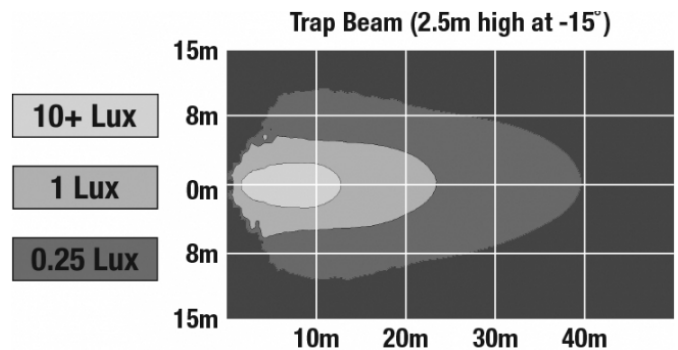

**PRODUCT INFORMATION**

<b>Description</b>	12-24V LED Work Light with Trapezoid Beam Pattern & Low Profile Mount
<b>Height</b>	105.92 (mm) / 4.17 (in)
<b>Width</b>	165.10 (mm) / 6.5 (in)
<b>Depth</b>	44.45 (mm) / 1.75 (in)
<b>Shape</b>	Rectangular
<b>Outer Lens Material</b>	Polycarbonate
<b>Outer Lens Color</b>	Clear
<b>Housing Material</b>	Polycarbonate
<b>Housing Color</b>	Chrome
<b>Mounting Hardware Description</b>	(x3) 10-16 x 2.37 Screws
<b>Mounting Type</b>	Low Profile Mount
<b>Minimum Operating Temperature</b>	-40 (°C) / -40 (°F)
<b>Maximum Operating Temperature</b>	65 (°C) / 149 (°F)
<b>Connector or Wiring</b>	Integrated 2-Pin Deutsch Weather-Proof Socket (DT04-2P)
<b>Mating Connector</b>	2-Pin Deutsch Weather-Proof Plug (DT06-2S)
<b>Product Weight</b>	1.00 (lbs) / 0.45 (kgs)
<b>Shipping Weight</b>	1.25 (lbs) / 0.57 (kgs)
<b>Spec Sheet Printed</b>	2016-07-07

**REGULATORY STANDARDS COMPLIANCE**

Buy America Standards  
IEC IP69K

Eco Friendly

**PHOTOMETRIC SPECIFICATIONS**

<b>Raw Lumen Output</b>	1,700
<b>Effective Lumen Output</b>	1,000
<b>Nominal LED Color Temperature</b>	5000 (K)
<b>Beam Pattern(s)</b>	Forward Lighting - Trapezoid