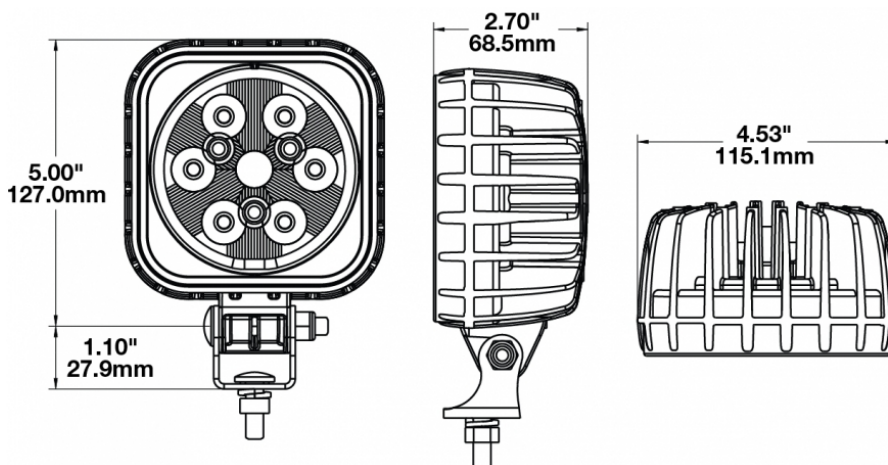

**PRODUCT INFORMATION**

<b>Description</b>	12-24V LED Auxiliary Light with Trapezoid Beam Pattern
<b>Height</b>	154.94 (mm) / 6.1 (in)
<b>Width</b>	115.06 (mm) / 4.53 (in)
<b>Depth</b>	68.58 (mm) / 2.7 (in)
<b>Shape</b>	Square
<b>Outer Lens Material</b>	Polycarbonate
<b>Outer Lens Color</b>	Clear
<b>Housing Material</b>	Die-Cast Aluminum
<b>Housing Color</b>	Black
<b>Mounting Hardware Description</b>	(x1) 5/16"-18 x 0.58" Mounting Bolt
<b>Mounting Type</b>	Universal Pedestal Mount
<b>Minimum Operating Temperature</b>	-40 (°C) / -40 (°F)
<b>Maximum Operating Temperature</b>	65 (°C) / 149 (°F)
<b>Connector or Wiring</b>	Integrated 2-Pin Deutsch Weather-Proof Socket (DT04-2P)
<b>Mating Connector</b>	2-Pin Deutsch Weather-Proof Plug (DT06-2S)
<b>Product Weight</b>	1.65 (lbs) / 0.75 (kgs)
<b>Spec Sheet Printed</b>	2016-07-07

**PRODUCT DIMENSIONS**

**ELECTRICAL SPECIFICATIONS**

<b>Input Voltage</b>	12-24 V DC
<b>Operating Voltage</b>	10-32 V DC
<b>Red Wire</b>	Positive
<b>Black Wire</b>	Negative
<b>Current Draw</b>	3.5A @ 12V DC 1.75A @ 24V DC

**REGULATORY STANDARDS COMPLIANCE**

Buy America Standards  
IEC IP69K

Eco Friendly

**PHOTOMETRIC SPECIFICATIONS**

<b>Raw Lumen Output</b>	3,900
<b>Effective Lumen Output</b>	2,400
<b>Nominal LED Color Temperature</b>	5700 (K)
<b>Beam Pattern(s)</b>	Forward Lighting - Trapezoid