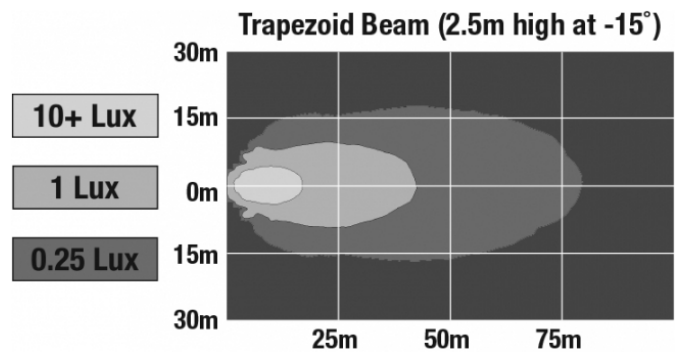

**REGULATORY STANDARDS COMPLIANCE**

Buy America Standards  
IEC IP69K

Eco Friendly

**PHOTOMETRIC SPECIFICATIONS**

<b>Raw Lumen Output</b>	3,900
<b>Effective Lumen Output</b>	2,400
<b>Nominal LED Color Temperature</b>	5700 (K)
<b>Beam Pattern(s)</b>	Forward Lighting - Trapezoid