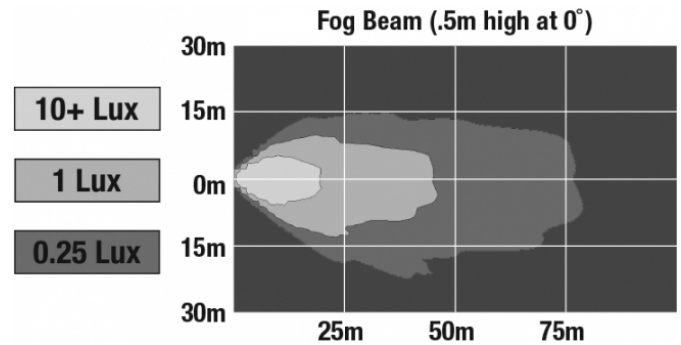

LED Jeep Fog Lights - Model 6145 JL

PRODUCT INFORMATION

Description	Model 6145 - LED Jeep JL Rubicon Fog Light- Black - Righthand (Single Light)
Height	167.00 mm / 6.57 in
Width	107.00 mm / 4.21 in
Depth	88.39 mm / 3.48 in
Shape	Round
Outer Lens Material	Polycarbonate
Outer Lens Color	Clear
Housing Material	Aluminum
Housing Color	Black
Bezel Color	Black
Mounting Type	Bumper Mount
Retrofits	Jeep JL Rubicon
Minimum Operating Temperature	-40 °C / -40 °F
Maximum Operating Temperature	65 °C / 149 °F
Mating Connector	Jeep OEM wire harness
Product Weight	0.95 lbs / 0.43 kgs
Shipping Weight	0.95 lbs / 0.43 kgs

REGULATORY STANDARDS COMPLIANCE

ECE Reg 19
SAE J583

IEC IP69K

LED Jeep Fog Lights - Model 6145 JL

PHOTOMETRIC SPECIFICATIONS

Raw Lumen Output	1080
Effective Lumen Output	610
Nominal LED Color Temperature	5000 K
Beam Pattern(s)	Forward Lighting - Fog