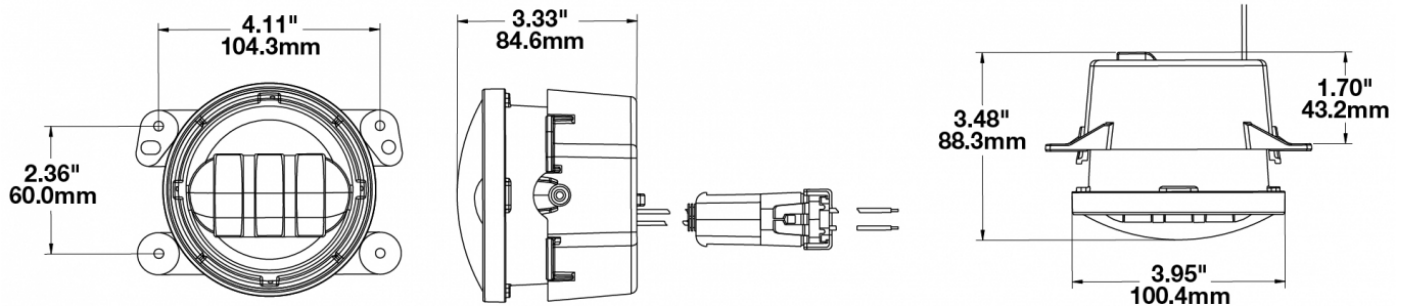

LED Jeep Fog Lights - Model 6145 JL

PRODUCT INFORMATION

Description	Model 6145 - LED Jeep JL Rubicon Fog Light- Black - Righthand (Single Light)
Height	167.00 mm / 6.57 in
Width	107.00 mm / 4.21 in
Depth	88.39 mm / 3.48 in
Shape	Round
Outer Lens Material	Polycarbonate
Outer Lens Color	Clear
Housing Material	Aluminum
Housing Color	Black
Bezel Color	Black
Mounting Type	Bumper Mount
Retrofits	Jeep JL Rubicon
Minimum Operating Temperature	-40 °C / -40 °F
Maximum Operating Temperature	65 °C / 149 °F
Mating Connector	Jeep OEM wire harness
Product Weight	0.95 lbs / 0.43 kgs
Shipping Weight	0.95 lbs / 0.43 kgs

LED Jeep Fog Lights - Model 6145 JL

PRODUCT DIMENSIONS

ELECTRICAL SPECIFICATIONS

Input Voltage	12V DC
Operating Voltage	10-15V DC
Transient Spike Protection	150V Peak @ 1 HZ-100 Pul
Red Wire	Positive
Black Wire	Ground
Current Draw	1.6A @ 12V DC (Fog)

REGULATORY STANDARDS COMPLIANCE

ECE Reg 19
SAE J583

IEC IP69K

LED Jeep Fog Lights - Model 6145 JL

PHOTOMETRIC SPECIFICATIONS

Raw Lumen Output	1080
Effective Lumen Output	610
Nominal LED Color Temperature	5000 K
Beam Pattern(s)	Forward Lighting - Fog