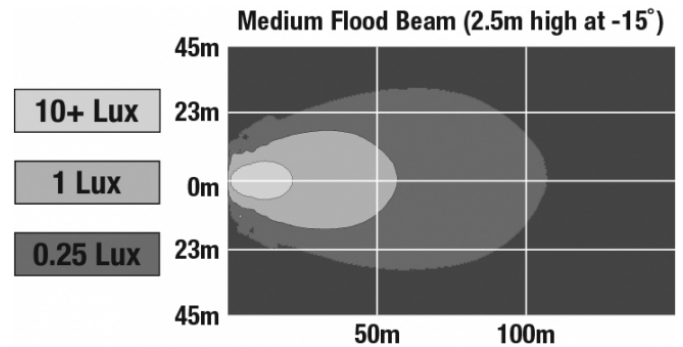

LED Scene Work Lights - Model 523

PRODUCT INFORMATION

Description	24V LED Work Light with Medium Flood Beam Pattern
Height	177.55 mm / 6.99 in
Width	253.75 mm / 9.99 in
Depth	88.90 mm / 3.5 in
Shape	Rectangular
Outer Lens Material	Glass
Outer Lens Color	Clear
Housing Material	Die-Cast Aluminum
Housing Color	Black
Mounting Hardware Description	Mounting Bolt
Mounting Type	Universal Pedestal Mount
Minimum Operating Temperature	-40 °C / -40 °F
Maximum Operating Temperature	65 °C / 149 °F
Connector or Wiring	Integrated 2-Pin Deutsch Weather-Proof Socket (DT04-2P)
Mating Connector	Deutsch DT06-2S
Product Weight	6.72 lbs / 3.05 kgs
Shipping Weight	7.50 lbs / 3.4 kgs
Additional Information	Wire Harness: JWS part number 3267891.

REGULATORY STANDARDS COMPLIANCE

IEC IP67

LED Scene Work Lights - Model 523

PHOTOMETRIC SPECIFICATIONS

Raw Lumen Output	8,100
Effective Lumen Output	3,900
Nominal LED Color Temperature	5000 K
Beam Pattern(s)	Forward Lighting - Flood (Medium)