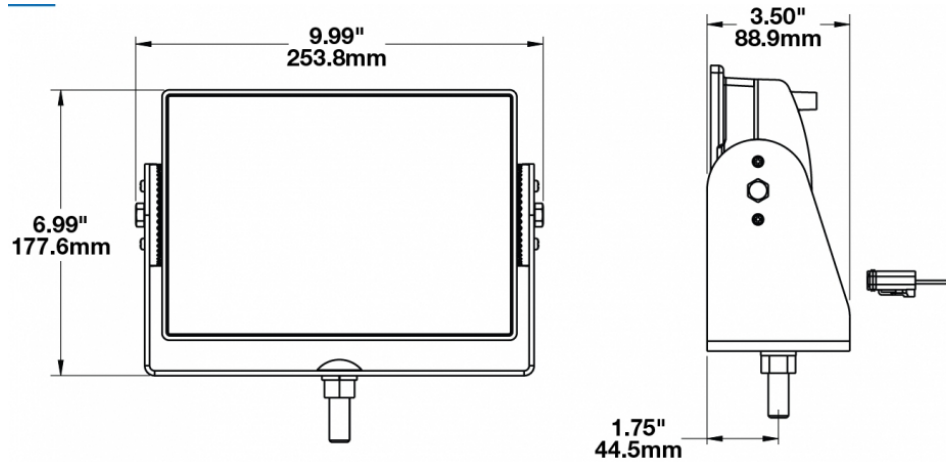

LED Scene Work Lights - Model 523

PRODUCT INFORMATION

Description	24V LED Work Light with Medium Flood Beam Pattern
Height	177.55 mm / 6.99 in
Width	253.75 mm / 9.99 in
Depth	88.90 mm / 3.5 in
Shape	Rectangular
Outer Lens Material	Glass
Outer Lens Color	Clear
Housing Material	Die-Cast Aluminum
Housing Color	Black
Mounting Hardware Description	Mounting Bolt
Mounting Type	Universal Pedestal Mount
Minimum Operating Temperature	-40 °C / -40 °F
Maximum Operating Temperature	65 °C / 149 °F
Connector or Wiring	Integrated 2-Pin Deutsch Weather-Proof Socket (DT04-2P)
Mating Connector	Deutsch DT06-2S
Product Weight	6.72 lbs / 3.05 kgs
Shipping Weight	7.50 lbs / 3.4 kgs
Additional Information	Wire Harness: JWS part number 3267891.

LED Scene Work Lights - Model 523

PRODUCT DIMENSIONS

ELECTRICAL SPECIFICATIONS

Input Voltage	24V DC
Operating Voltage	16-32V DC
Transient Spike Protection	330V Peak @ 1 HZ-100 Pulses
Current Draw	3.60A @ 24V DC

REGULATORY STANDARDS COMPLIANCE

IEC IP67

LED Scene Work Lights - Model 523

PHOTOMETRIC SPECIFICATIONS

Raw Lumen Output	8,100
Effective Lumen Output	3,900
Nominal LED Color Temperature	5000 K
Beam Pattern(s)	Forward Lighting - Flood (Medium)