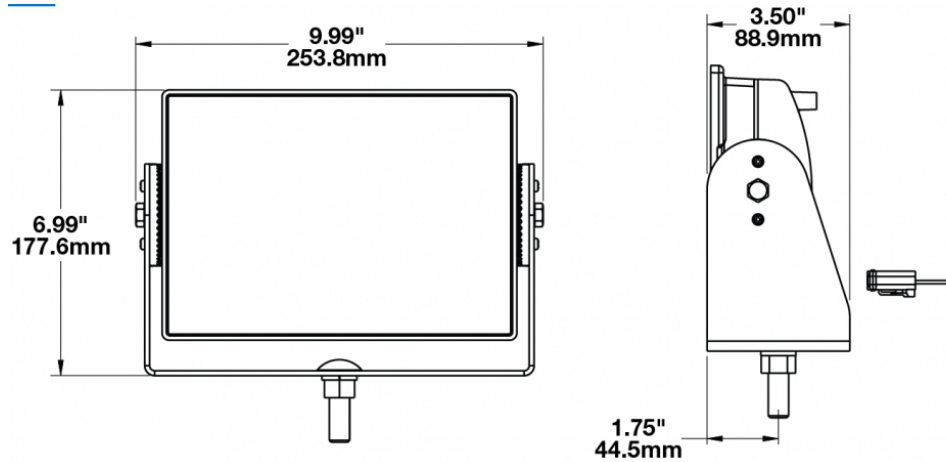

LED Scene Work Lights - Model 523

PRODUCT INFORMATION

Description	24V LED Work Light with Narrow Flood Beam Pattern
Height	177.55 mm / 6.99 in
Width	253.75 mm / 9.99 in
Depth	88.90 mm / 3.5 in
Shape	Rectangular
Outer Lens Material	Glass
Outer Lens Color	Clear
Housing Material	Die-Cast Aluminum
Housing Color	Black
Mounting Hardware Description	Mounting Bolt
Mounting Type	Universal Pedestal Mount
Minimum Operating Temperature	-40 °C / -40 °F
Maximum Operating Temperature	65 °C / 149 °F
Connector or Wiring	Integrated 2-Pin Deutsch Weather-Proof Socket (DT04-2P)
Mating Connector	Deutsch DT06-2S
Product Weight	6.72 lbs / 3.05 kgs
Shipping Weight	7.50 lbs / 3.4 kgs
Additional Information	Wire Harness: JWS part number 3267891.

LED Scene Work Lights - Model 523

PRODUCT DIMENSIONS

ELECTRICAL SPECIFICATIONS

Input Voltage	24V DC
Operating Voltage	16-32V DC
Transient Spike Protection	330V Peak @ 1 HZ-100 Pulses
Current Draw	3.60A @ 24V DC

REGULATORY STANDARDS COMPLIANCE

IEC IP67

LED Scene Work Lights - Model 523

PHOTOMETRIC SPECIFICATIONS

Raw Lumen Output	8,100
Effective Lumen Output	3,900
Nominal LED Color Temperature	5000 K
Beam Pattern(s)	Forward Lighting - Flood (Narrow)