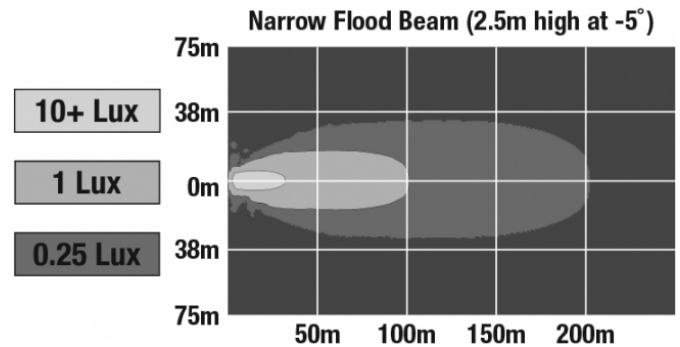

LED Scene Work Lights - Model 523

PRODUCT INFORMATION

Description	24V LED Work Light with Narrow Flood Beam Pattern
Height	177.55 mm / 6.99 in
Width	253.75 mm / 9.99 in
Depth	88.90 mm / 3.5 in
Shape	Rectangular
Outer Lens Material	Glass
Outer Lens Color	Clear
Housing Material	Die-Cast Aluminum
Housing Color	Black
Mounting Hardware Description	Mounting Bolt
Mounting Type	Universal Pedestal Mount
Minimum Operating Temperature	-40 °C / -40 °F
Maximum Operating Temperature	65 °C / 149 °F
Connector or Wiring	Integrated 2-Pin Deutsch Weather-Proof Socket (DT04-2P)
Mating Connector	Deutsch DT06-2S
Product Weight	6.72 lbs / 3.05 kgs
Shipping Weight	7.50 lbs / 3.4 kgs
Additional Information	Wire Harness: JWS part number 3267891.

REGULATORY STANDARDS COMPLIANCE

IEC IP67

LED Scene Work Lights - Model 523

PHOTOMETRIC SPECIFICATIONS

Raw Lumen Output	8,100
Effective Lumen Output	3,900
Nominal LED Color Temperature	5000 K
Beam Pattern(s)	Forward Lighting - Flood (Narrow)