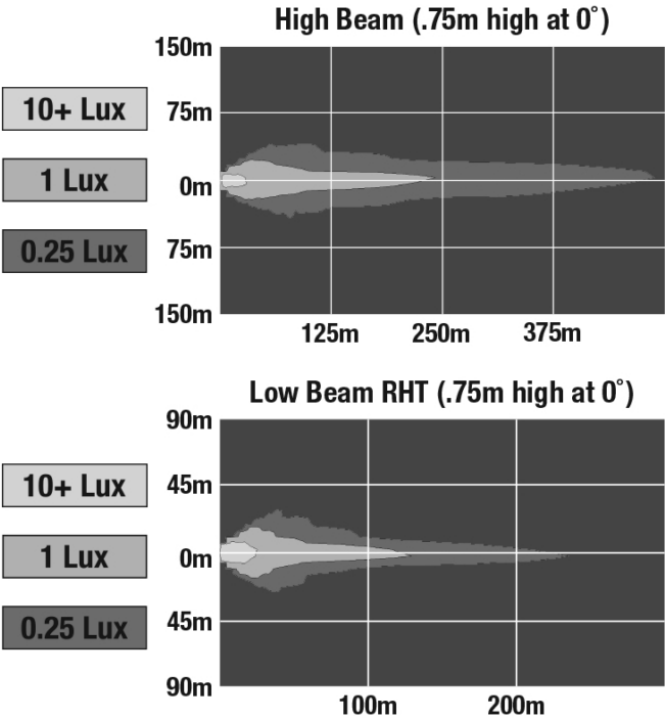

## PRODUCT DIMENSIONS

## ELECTRICAL SPECIFICATIONS

<b>Input Voltage</b>	12-24V DC
<b>Operating Voltage</b>	9-32V DC
<b>Transient Spike Protection</b>	150V Peak @ 1 HZ-100 Pul
<b>Black Wire</b>	Ground
<b>Yellow Wire</b>	Low Beam
<b>White Wire</b>	High Beam
<b>Red Wire</b>	Front Position
<b>Blue Wire</b>	DRL
<b>Current Draw</b>	4.20A @ 12V DC (High Beam) 2.00A @ 12V DC (Low Beam) 2.30A @ 24V DC (High Beam) 1.10A @ 24V DC (Low Beam) 1.60A @ 12V DC (DRL) 0.80A @ 24V DC (DRL) 0.16A @ 12V DC (Front Position) 0.10A @ 24V DC (Front Position)

## PHOTOMETRIC SPECIFICATIONS

<b>Raw Lumen Output</b>	3,200 (High Beam); 1,770 (Low Beam)
<b>Effective Lumen Output</b>	1,260 (High Beam); 750 (Low Beam)
<b>Candela Output</b>	54,000 (High Beam) 35,003 (Low Beam)
<b>Nominal LED Color Temperature</b>	5000 K
<b>Beam Pattern(s)</b>	Forward Lighting - Daytime Running Light Forward Lighting - High Beam (ECE) Forward Lighting - Low Beam (ECE Right Hand) Signalization - Front Position