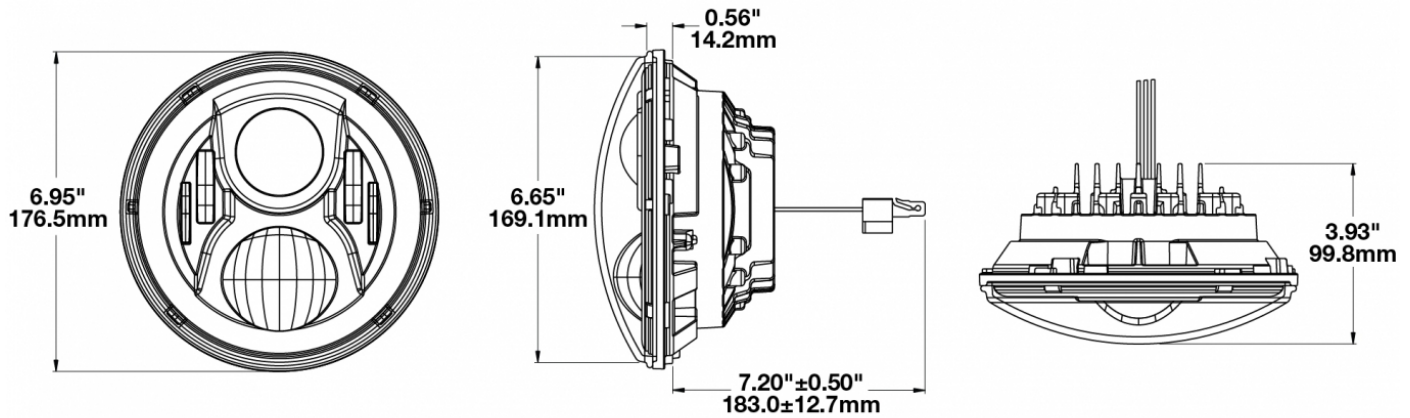

## PRODUCT INFORMATION

<b>Description</b>	12-24V ECE LED RHT High & Low Beam Heated Headlight with Black Inner Bezel - Single Light
<b>Height</b>	176.53 mm / 6.95 in
<b>Width</b>	176.53 mm / 6.95 in
<b>Depth</b>	99.82 mm / 3.93 in
<b>Shape</b>	Round
<b>Outer Lens Material</b>	Polycarbonate
<b>Outer Lens Color</b>	Clear
<b>Housing Material</b>	Aluminum
<b>Housing Color</b>	Grey
<b>Bezel Color</b>	Black
<b>Retrofits</b>	2D1 "PAR56" or 7" round headlights
<b>Minimum Operating Temperature</b>	-40 °C / -40 °F
<b>Maximum Operating Temperature</b>	65 °C / 149 °F
<b>Connector or Wiring</b>	H4
<b>Mating Connector</b>	H4 AMP#172615-2
<b>Product Weight</b>	2.31 lbs / 1.05 kgs
<b>Shipping Weight</b>	3.35 lbs / 1.52 kgs

## PRODUCT DIMENSIONS