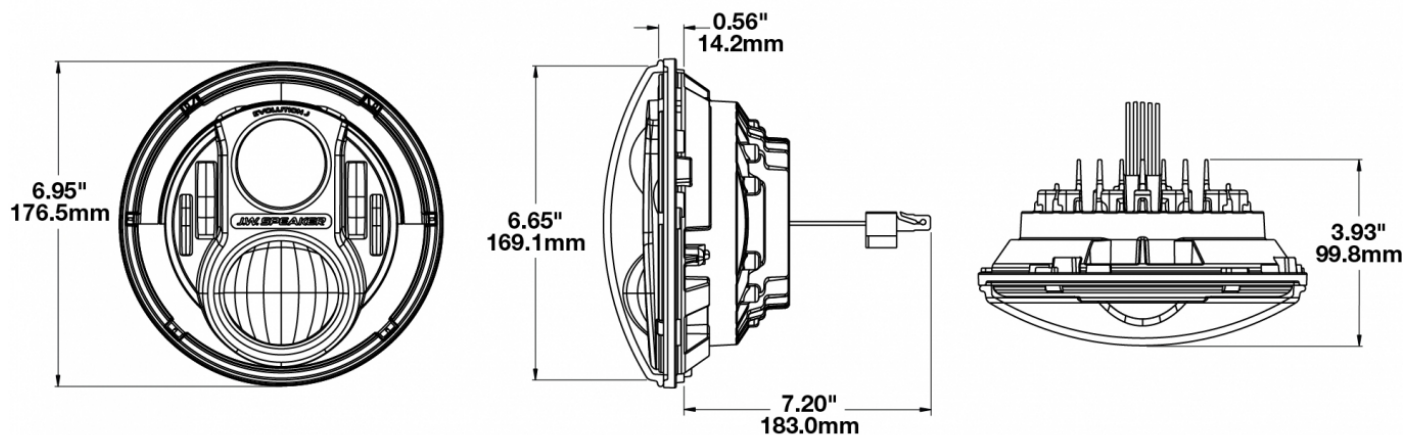

## PRODUCT INFORMATION

<b>Description</b>	12V DOT LED High & Low Beam Headlights with Black Bezel - 2 Light Kit
<b>Height</b>	176.53 mm / 6.95 in
<b>Width</b>	176.53 mm / 6.95 in
<b>Depth</b>	99.82 mm / 3.93 in
<b>Shape</b>	Round
<b>Outer Lens Material</b>	Polycarbonate
<b>Outer Lens Color</b>	Clear
<b>Housing Material</b>	Aluminum
<b>Housing Color</b>	Gray
<b>Bezel Color</b>	Black
<b>Retrofits</b>	7" round headlights or 2D1 PAR56
<b>Minimum Operating Temperature</b>	-40 °C / -40 °F
<b>Maximum Operating Temperature</b>	65 °C / 149 °F
<b>Connector or Wiring</b>	H13 Delphi 15326813
<b>Product Weight</b>	2.31 lbs / 1.05 kgs
<b>Shipping Weight</b>	6.55 lbs / 2.97 kgs

## PRODUCT DIMENSIONS