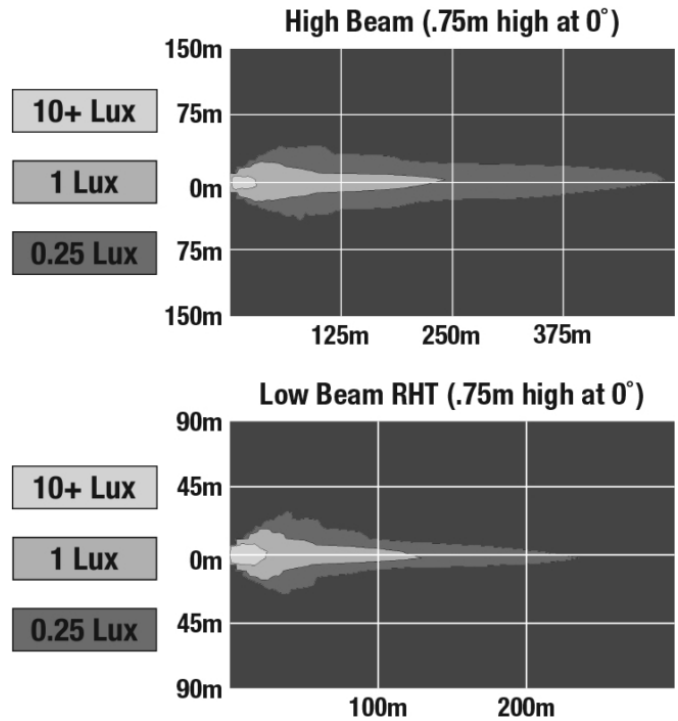

## PRODUCT DIMENSIONS

## ELECTRICAL SPECIFICATIONS

---

<b>Input Voltage</b>	12V DC
<b>Operating Voltage</b>	9-16V DC
<b>Transient Spike Protection</b>	150V Peak @ 1 HZ-100 Pulses
<b>Black Wire</b>	Ground
<b>White Wire</b>	High Beam
<b>Yellow Wire</b>	Low Beam
<b>Current Draw</b>	4.2A @ 12V DC (High Beam) 2.0A @ 12V DC (Low Beam)

## REGULATORY STANDARDS COMPLIANCE

---

Buy America Standards  
FMVSS 108 Table XIX  
IEC IP67

Eco Friendly  
FMVSS 108 Table XVIII

## PHOTOMETRIC SPECIFICATIONS

<b>Raw Lumen Output</b>	3,200 (High Beam); 1,770 (Low Beam)
<b>Effective Lumen Output</b>	1,260 (High Beam); 750 (Low Beam)
<b>Candela Output</b>	71,500 (High Beam); 35,003 (Low Beam)
<b>Nominal LED Color Temperature</b>	5000 K
<b>Beam Pattern(s)</b>	Forward Lighting - High Beam (DOT/ECE) Forward Lighting - Low Beam (DOT)