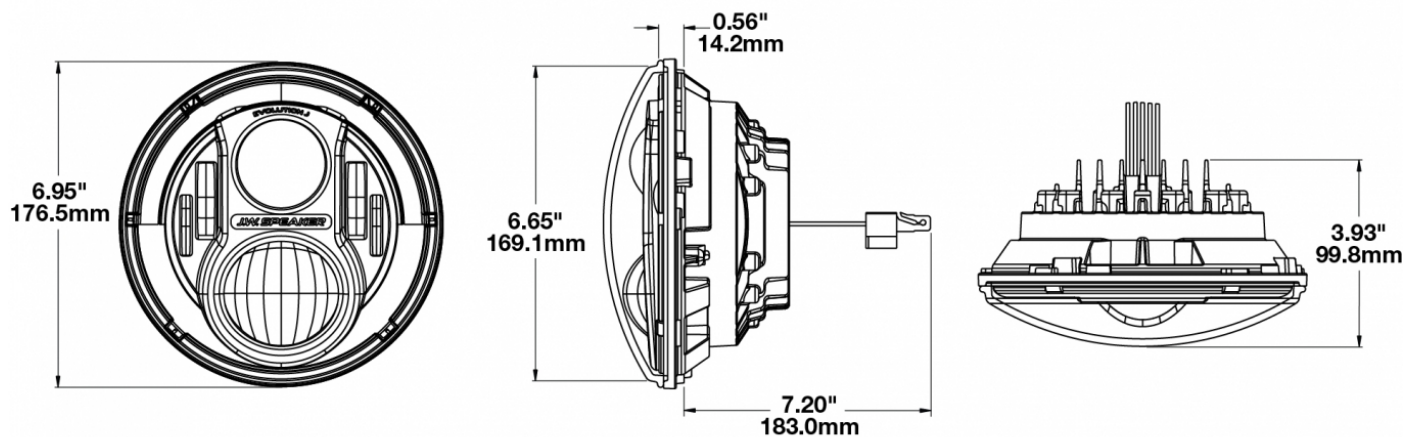

LED Headlights - Model 8700 Evolution J2 Series

PRODUCT INFORMATION

Description	12V DOT LED High & Low Beam Headlights with Carbon Fiber Bezel - 2 Light Kit
Height	176.53 mm / 6.95 in
Width	176.53 mm / 6.95 in
Depth	99.82 mm / 3.93 in
Shape	Round
Outer Lens Material	Polycarbonate
Outer Lens Color	Clear
Housing Material	Die-Cast Aluminum
Housing Color	Gray
Bezel Color	Black Carbon Fiber
Retrofits	7" round headlights or 2D1 PAR56
Minimum Operating Temperature	-40 °C / -40 °F
Maximum Operating Temperature	65 °C / 149 °F
Connector or Wiring	H13 Delphi 15326813
Product Weight	2.31 lbs / 1.05 kgs
Shipping Weight	6.55 lbs / 2.97 kgs

LED Headlights - Model 8700 Evolution J2 Series

PRODUCT DIMENSIONS

ELECTRICAL SPECIFICATIONS

Input Voltage	12V DC
Operating Voltage	9-16V DC
Transient Spike Protection	150V Peak @ 1 HZ-100 Pulses
Black Wire	Ground
White Wire	High Beam
Yellow Wire	Low Beam
Current Draw	4.20A @ 12V DC (High Beam) 2.00A @ 12V DC (Low Beam)

REGULATORY STANDARDS COMPLIANCE

Buy America Standards
FMVSS 108 Table XIX
IEC IP67

Eco Friendly
FMVSS 108 Table XVIII

LED Headlights - Model 8700 Evolution J2 Series

PHOTOMETRIC SPECIFICATIONS

Raw Lumen Output	3,200 (High Beam); 1,770 (Low Beam)
Effective Lumen Output	1,260 (High Beam); 750 (Low Beam)
Candela Output	71,500 (High Beam); 35,003 (Low Beam)
Nominal LED Color Temperature	5000 K
Beam Pattern(s)	Forward Lighting - High Beam (DOT) Forward Lighting - Low Beam (DOT)