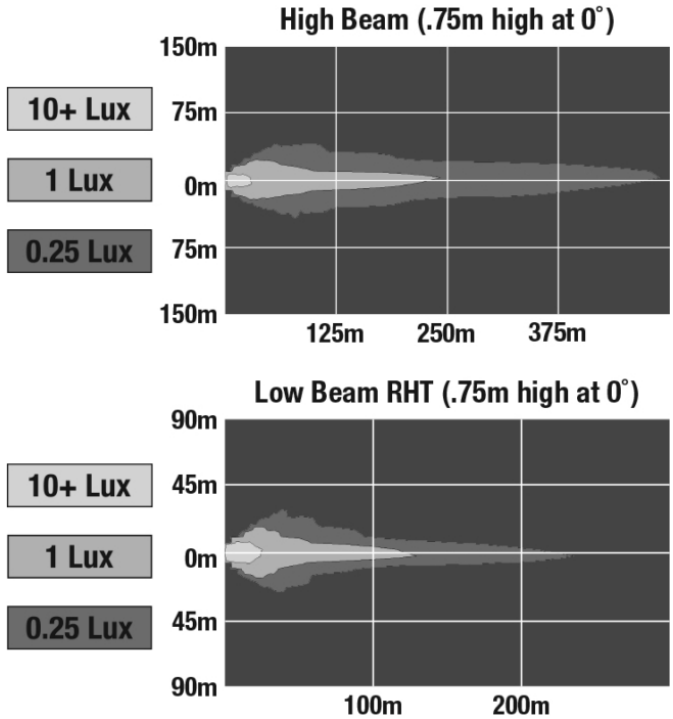

LED Headlights - Model 8700 Evolution J2 Series

PRODUCT INFORMATION

Description	12V DOT LED High & Low Beam Headlights with Carbon Fiber Bezel - 2 Light Kit
Height	176.53 mm / 6.95 in
Width	176.53 mm / 6.95 in
Depth	99.82 mm / 3.93 in
Shape	Round
Outer Lens Material	Polycarbonate
Outer Lens Color	Clear
Housing Material	Die-Cast Aluminum
Housing Color	Gray
Bezel Color	Black Carbon Fiber
Retrofits	7" round headlights or 2D1 PAR56
Minimum Operating Temperature	-40 °C / -40 °F
Maximum Operating Temperature	65 °C / 149 °F
Connector or Wiring	H13 Delphi 15326813
Product Weight	2.31 lbs / 1.05 kgs
Shipping Weight	6.55 lbs / 2.97 kgs

LED Headlights - Model 8700 Evolution J2 Series

PRODUCT DIMENSIONS

ELECTRICAL SPECIFICATIONS

Input Voltage	12V DC
Operating Voltage	9-16V DC
Transient Spike Protection	150V Peak @ 1 HZ-100 Pulses
Black Wire	Ground
White Wire	High Beam
Yellow Wire	Low Beam
Current Draw	4.20A @ 12V DC (High Beam) 2.00A @ 12V DC (Low Beam)

REGULATORY STANDARDS COMPLIANCE

Buy America Standards
FMVSS 108 Table XIX
IEC IP67

Eco Friendly
FMVSS 108 Table XVIII

LED Headlights - Model 8700 Evolution J2 Series

PHOTOMETRIC SPECIFICATIONS

Raw Lumen Output	3,200 (High Beam); 1,770 (Low Beam)
Effective Lumen Output	1,260 (High Beam); 750 (Low Beam)
Candela Output	71,500 (High Beam); 35,003 (Low Beam)
Nominal LED Color Temperature	5000 K
Beam Pattern(s)	Forward Lighting - High Beam (DOT) Forward Lighting - Low Beam (DOT)