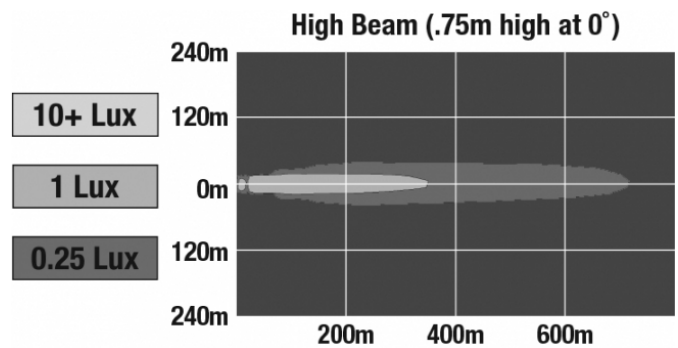

**PRODUCT INFORMATION**

<b>Description</b>	12-24V ECE LED High Beam with Black Inner Bezel & Pedestal Mount - 2 Light Kit
<b>Height</b>	177.80 (mm) / 7 (in)
<b>Width</b>	177.80 (mm) / 7 (in)
<b>Depth</b>	99.06 (mm) / 3.9 (in)
<b>Shape</b>	Round
<b>Outer Lens Material</b>	Polycarbonate
<b>Outer Lens Color</b>	Clear
<b>Housing Material</b>	Aluminum
<b>Housing Color</b>	Black
<b>Bezel Color</b>	Black
<b>Mounting Hardware Description</b>	(x1) 3/8"-16 x UNC
<b>Mounting Type</b>	U Bracket
<b>Minimum Operating Temperature</b>	-40 (°C) / -40 (°F)
<b>Maximum Operating Temperature</b>	65 (°C) / 149 (°F)
<b>Connector or Wiring</b>	Integral Deutsch DT04-2P
<b>Mating Connector</b>	DT06-2S
<b>Product Weight</b>	2.20 (lbs) / 1 (kgs)
<b>Shipping Weight</b>	2.50 (lbs) / 1.13 (kgs)

**REGULATORY STANDARDS COMPLIANCE**

Buy America Standards

Eco Friendly

**PHOTOMETRIC SPECIFICATIONS**

<b>Raw Lumen Output</b>	3,300 (High Beam)
<b>Effective Lumen Output</b>	1,440 (High Beam)
<b>Candela Output</b>	133,000
<b>Nominal LED Color Temperature</b>	5000 (K)
<b>Beam Pattern(s)</b>	Forward Lighting - Driving