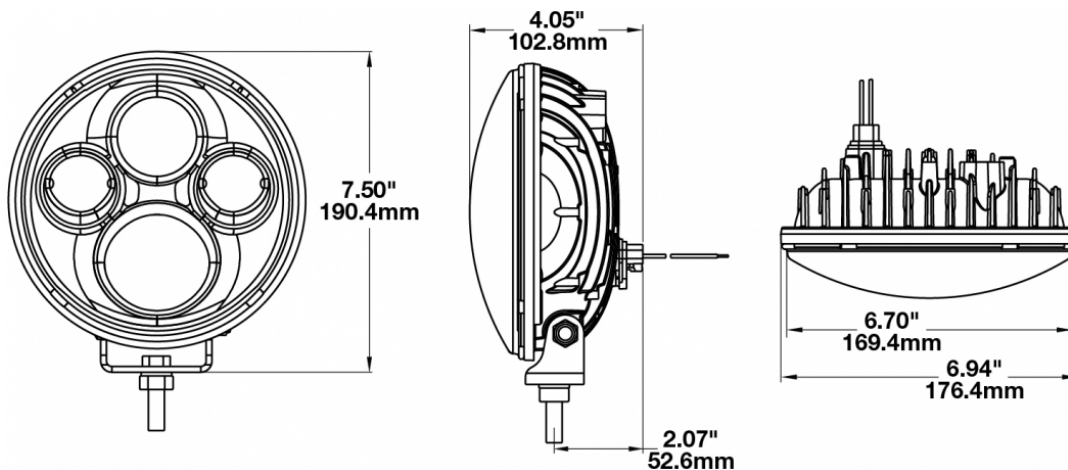

**PRODUCT INFORMATION**

<b>Description</b>	12-24V ECE LED High Beam with Black Inner Bezel & Pedestal Mount - 2 Light Kit
<b>Height</b>	177.80 (mm) / 7 (in)
<b>Width</b>	177.80 (mm) / 7 (in)
<b>Depth</b>	99.06 (mm) / 3.9 (in)
<b>Shape</b>	Round
<b>Outer Lens Material</b>	Polycarbonate
<b>Outer Lens Color</b>	Clear
<b>Housing Material</b>	Aluminum
<b>Housing Color</b>	Black
<b>Bezel Color</b>	Black
<b>Mounting Hardware Description</b>	(x1) 3/8"-16 x UNC
<b>Mounting Type</b>	U Bracket
<b>Minimum Operating Temperature</b>	-40 (°C) / -40 (°F)
<b>Maximum Operating Temperature</b>	65 (°C) / 149 (°F)
<b>Connector or Wiring</b>	Integral Deutsch DT04-2P
<b>Mating Connector</b>	DT06-2S
<b>Product Weight</b>	2.20 (lbs) / 1 (kgs)
<b>Shipping Weight</b>	2.50 (lbs) / 1.13 (kgs)

**PRODUCT DIMENSIONS**

**ELECTRICAL SPECIFICATIONS**

<b>Input Voltage</b>	12-24 V DC
<b>Operating Voltage</b>	9-32 V DC
<b>Black Wire</b>	Ground
<b>Red Wire</b>	Positive
<b>Current Draw</b>	4.80A @ 12V DC 2.50A @ 24V DC

**REGULATORY STANDARDS COMPLIANCE**

Buy America Standards

Eco Friendly

**PHOTOMETRIC SPECIFICATIONS**

<b>Raw Lumen Output</b>	3,300 (High Beam)
<b>Effective Lumen Output</b>	1,440 (High Beam)
<b>Candela Output</b>	133,000
<b>Nominal LED Color Temperature</b>	5000 (K)
<b>Beam Pattern(s)</b>	Forward Lighting - Driving

**APPLICATIONS**

**RELATED PRODUCTS**

[Part Number 0551121](#)

**12-24V ECE LED High  
Beam with Chrome Inner  
Bezel & Pedestal Mount**

[Part Number 0551603](#)

**12-24V ECE LED High  
Beam with Chrome Inner  
Bezel & Pedestal Mount -  
2 Light Kit**