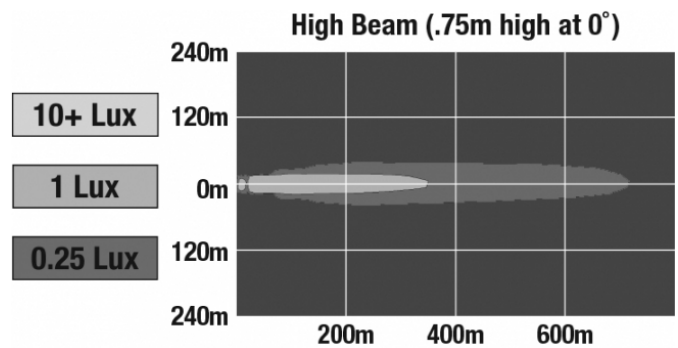

**PRODUCT INFORMATION**

<b>Description</b>	12-24V ECE LED High Beam with Chrome Inner Bezel & Pedestal Mount - 2 Light Kit
<b>Height</b>	177.80 (mm) / 7 (in)
<b>Width</b>	177.80 (mm) / 7 (in)
<b>Depth</b>	99.06 (mm) / 3.9 (in)
<b>Shape</b>	Round
<b>Outer Lens Material</b>	Polycarbonate
<b>Outer Lens Color</b>	Clear
<b>Housing Color</b>	Black
<b>Bezel Color</b>	Chrome
<b>Mounting Hardware Description</b>	(x1) 3/8"-16 x UNC
<b>Minimum Operating Temperature</b>	-40 (°C) / -40 (°F)
<b>Maximum Operating Temperature</b>	65 (°C) / 149 (°F)
<b>Connector or Wiring</b>	Integral Deutsch DT04-2P
<b>Mating Connector</b>	DT06-2S
<b>Product Weight</b>	2.20 (lbs) / 1 (kgs)
<b>Shipping Weight</b>	5.00 (lbs) / 2.27 (kgs)
<b>Spec Sheet Printed</b>	2016-09-16

**REGULATORY STANDARDS COMPLIANCE**

Buy America Standards  
Eco Friendly

ECE Reg 112  
IEC IP67

**PHOTOMETRIC SPECIFICATIONS**

<b>Raw Lumen Output</b>	3,300 (High Beam)
<b>Effective Lumen Output</b>	1,440 (High Beam)
<b>Candela Output</b>	133,000
<b>Nominal LED Color Temperature</b>	5000 (K)
<b>Beam Pattern(s)</b>	Forward Lighting - Driving Forward Lighting - High Beam (ECE)