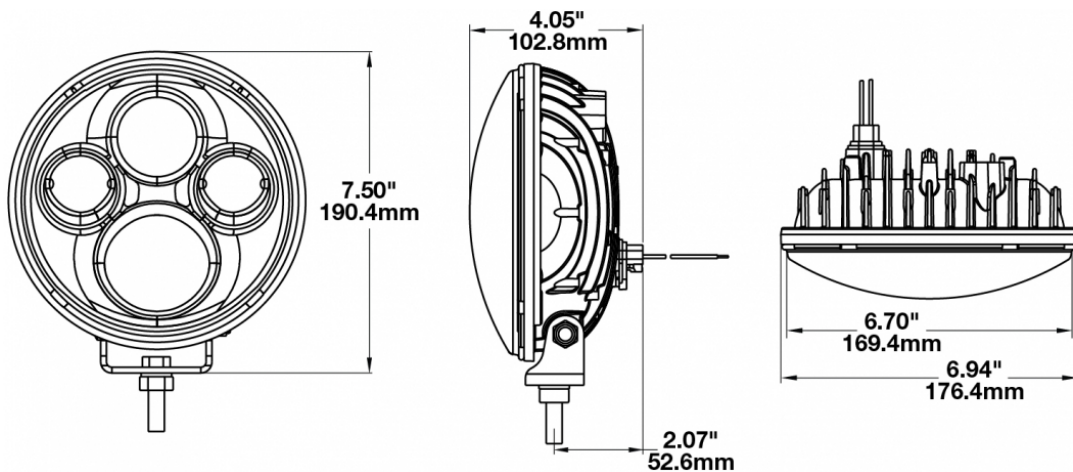

**PRODUCT INFORMATION**

<b>Description</b>	12-24V ECE LED High Beam with Chrome Inner Bezel & Pedestal Mount - 2 Light Kit
<b>Height</b>	177.80 (mm) / 7 (in)
<b>Width</b>	177.80 (mm) / 7 (in)
<b>Depth</b>	99.06 (mm) / 3.9 (in)
<b>Shape</b>	Round
<b>Outer Lens Material</b>	Polycarbonate
<b>Outer Lens Color</b>	Clear
<b>Housing Color</b>	Black
<b>Bezel Color</b>	Chrome
<b>Mounting Hardware Description</b>	(x1) 3/8"-16 x UNC
<b>Minimum Operating Temperature</b>	-40 (°C) / -40 (°F)
<b>Maximum Operating Temperature</b>	65 (°C) / 149 (°F)
<b>Connector or Wiring</b>	Integral Deutsch DT04-2P
<b>Mating Connector</b>	DT06-2S
<b>Product Weight</b>	2.20 (lbs) / 1 (kgs)
<b>Shipping Weight</b>	5.00 (lbs) / 2.27 (kgs)
<b>Spec Sheet Printed</b>	2016-09-16

**PRODUCT DIMENSIONS**

**ELECTRICAL SPECIFICATIONS**

<b>Input Voltage</b>	12-24 V DC
<b>Operating Voltage</b>	9-32 V DC
<b>Black Wire</b>	Ground
<b>Red Wire</b>	Positive
<b>Current Draw</b>	4.80A @ 12V DC 2.50A @ 24V DC

**REGULATORY STANDARDS COMPLIANCE**

Buy America Standards  
Eco Friendly

ECE Reg 112  
IEC IP67

**PHOTOMETRIC SPECIFICATIONS**

<b>Raw Lumen Output</b>	3,300 (High Beam)
<b>Effective Lumen Output</b>	1,440 (High Beam)
<b>Candela Output</b>	133,000
<b>Nominal LED Color Temperature</b>	5000 (K)
<b>Beam Pattern(s)</b>	Forward Lighting - Driving Forward Lighting - High Beam (ECE)

**APPLICATIONS**

**RELATED PRODUCTS**

[Part Number 0551121](#)

**12-24V ECE LED High  
Beam with Chrome Inner  
Bezel & Pedestal Mount**

[Part Number 0551693](#)

**12-24V ECE LED High  
Beam with Black Inner  
Bezel & Pedestal Mount -  
2 Light Kit**