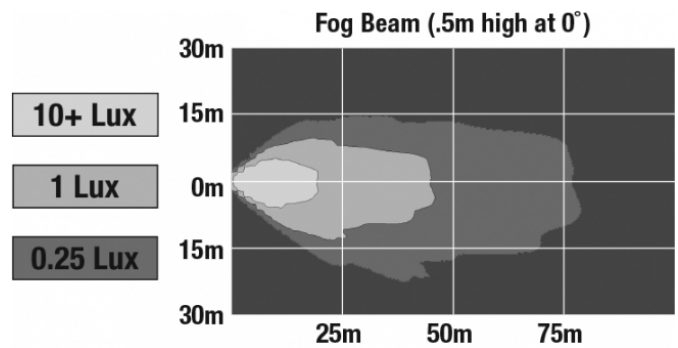

**PRODUCT INFORMATION**

<b>Description</b>	12V DOT/ECE RHT & LHT LED Fog Light with Black Inner Bezel (for 2005-2010 Model Years)
<b>Height</b>	100.33 (mm) / 3.95 (in)
<b>Width</b>	115.82 (mm) / 4.56 (in)
<b>Depth</b>	105.41 (mm) / 4.15 (in)
<b>Shape</b>	Round
<b>Outer Lens Material</b>	Hardcoated Polycarbonate
<b>Outer Lens Color</b>	Clear
<b>Housing Material</b>	Die-Cast Aluminum
<b>Housing Color</b>	Black
<b>Bezel Color</b>	Black
<b>Mounting Type</b>	Bumper Mount
<b>Minimum Operating Temperature</b>	-40 (°C) / -40 (°F)
<b>Maximum Operating Temperature</b>	65 (°C) / 149 (°F)
<b>Mating Connector</b>	Packard (#12059183)
<b>Additional Information</b>	Two versions designed to retrofit Ford F-150 fog lights: 2005-2010 Ford F-150 and 2011-2014 Ford F-150
<b>Spec Sheet Printed</b>	2016-07-07

**REGULATORY STANDARDS COMPLIANCE**

Buy America Standards  
SAE J583

Eco Friendly

**PHOTOMETRIC SPECIFICATIONS**

<b>Raw Lumen Output</b>	1,080
<b>Effective Lumen Output</b>	610
<b>Nominal LED Color Temperature</b>	5000 (K)
<b>Beam Pattern(s)</b>	Forward Lighting - Fog