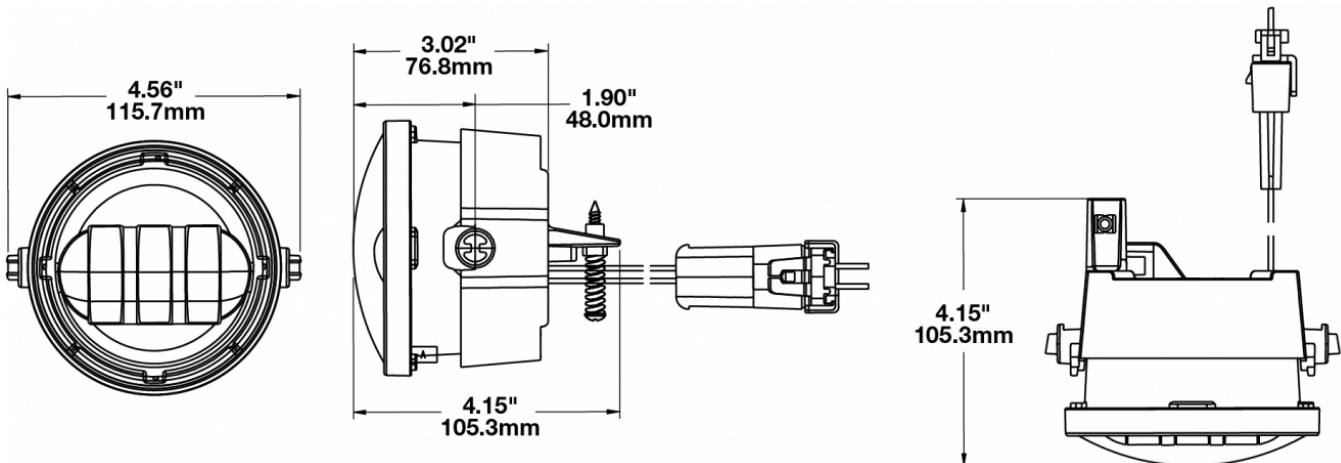

**PRODUCT INFORMATION**

<b>Description</b>	12V DOT/ECE RHT & LHT LED Fog Light with Black Inner Bezel (for 2005-2010 Model Years)
<b>Height</b>	100.33 (mm) / 3.95 (in)
<b>Width</b>	115.82 (mm) / 4.56 (in)
<b>Depth</b>	105.41 (mm) / 4.15 (in)
<b>Shape</b>	Round
<b>Outer Lens Material</b>	Hardcoated Polycarbonate
<b>Outer Lens Color</b>	Clear
<b>Housing Material</b>	Die-Cast Aluminum
<b>Housing Color</b>	Black
<b>Bezel Color</b>	Black
<b>Mounting Type</b>	Bumper Mount
<b>Minimum Operating Temperature</b>	-40 (°C) / -40 (°F)
<b>Maximum Operating Temperature</b>	65 (°C) / 149 (°F)
<b>Mating Connector</b>	Packard (#12059183)
<b>Additional Information</b>	Two versions designed to retrofit Ford F-150 fog lights: 2005-2010 Ford F-150 and 2011-2014 Ford F-150
<b>Spec Sheet Printed</b>	2016-07-07

**PRODUCT DIMENSIONS**

**ELECTRICAL SPECIFICATIONS**

<b>Input Voltage</b>	12 V DC
<b>Operating Voltage</b>	10-15 V DC
<b>Red Wire</b>	Positive
<b>Black Wire</b>	Negative
<b>Current Draw</b>	1.6A @ 12V DC

**REGULATORY STANDARDS COMPLIANCE**

Buy America Standards  
SAE J583

Eco Friendly

**PHOTOMETRIC SPECIFICATIONS**

<b>Raw Lumen Output</b>	1,080
<b>Effective Lumen Output</b>	610
<b>Nominal LED Color Temperature</b>	5000 (K)
<b>Beam Pattern(s)</b>	Forward Lighting - Fog

[Part Number 0549681](#)

**12V DOT/ECE RHT & LHT  
LED Fog Light with  
Chrome Inner Bezel (for  
2005-2010 Model Years)**