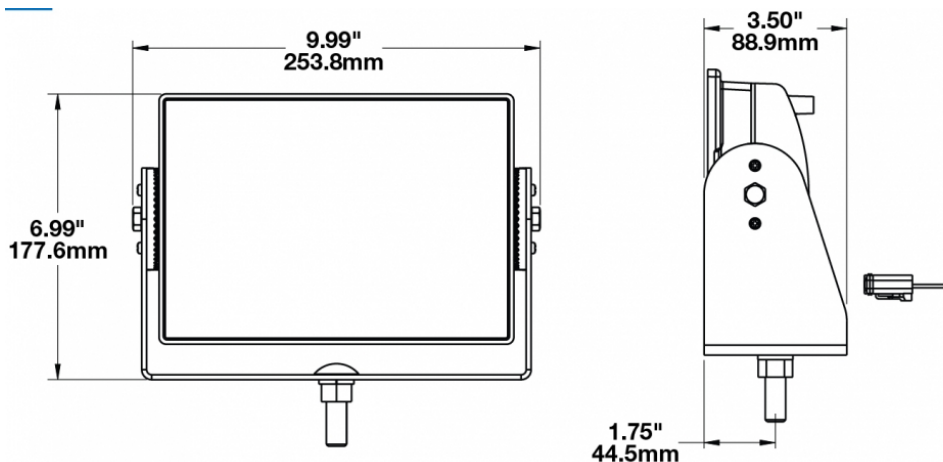

## PRODUCT INFORMATION

<b>Description</b>	12-24V LED Work Light with Narrow Flood Beam Pattern & Yellow Housing
<b>Height</b>	177.55 mm / 6.99 in
<b>Width</b>	253.75 mm / 9.99 in
<b>Depth</b>	88.90 mm / 3.5 in
<b>Shape</b>	Rectangular
<b>Outer Lens Material</b>	Glass
<b>Outer Lens Color</b>	Clear
<b>Housing Material</b>	Die-Cast Aluminum
<b>Housing Color</b>	Yellow
<b>Mounting Hardware Description</b>	(x1) 1/2"-Mounting Bolt
<b>Mounting Type</b>	Universal Pedestal Mount
<b>Connector or Wiring</b>	Integrated 2-Pin Deutsch Weather-Proof Socket (DT04-2P)
<b>Product Weight</b>	6.72 lbs / 3.05 kgs
<b>Shipping Weight</b>	8.40 lbs / 3.81 kgs

## PRODUCT DIMENSIONS