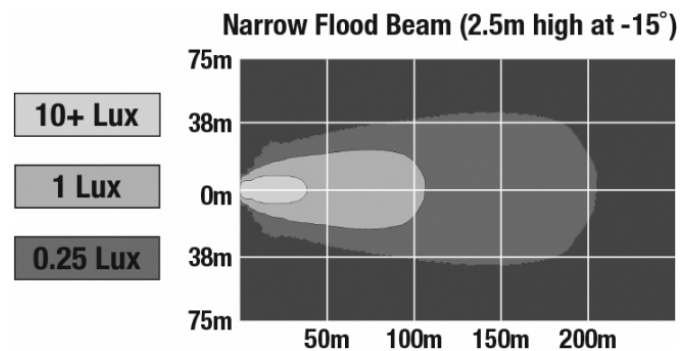

## PHOTOMETRIC SPECIFICATIONS

<b>Raw Lumen Output</b>	8,100
<b>Effective Lumen Output</b>	3,900
<b>Nominal LED Color Temperature</b>	5000 K
<b>Beam Pattern(s)</b>	Forward Lighting - Flood (Narrow)