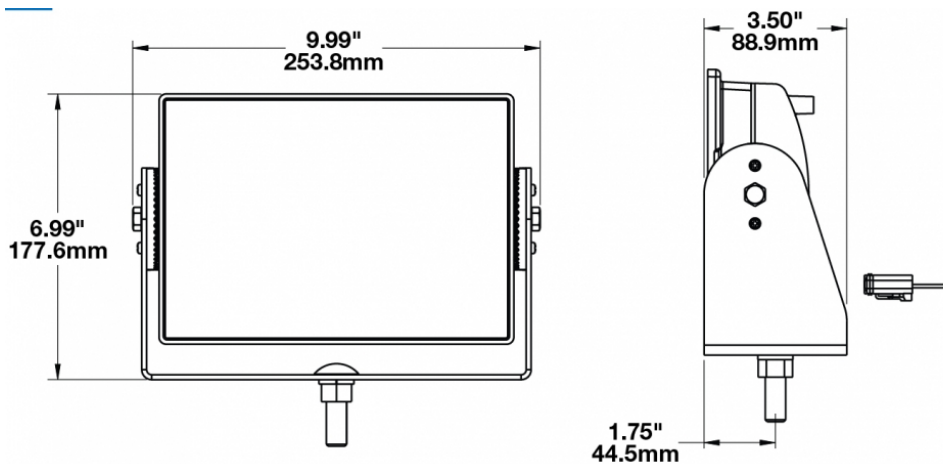

## PRODUCT INFORMATION

<b>Description</b>	12-24V LED Work Light with Wide Flood Beam Pattern & Yellow Housing
<b>Height</b>	177.55 mm / 6.99 in
<b>Width</b>	253.75 mm / 9.99 in
<b>Depth</b>	88.90 mm / 3.5 in
<b>Shape</b>	Rectangular
<b>Outer Lens Material</b>	Glass
<b>Outer Lens Color</b>	Clear
<b>Housing Material</b>	Die-Cast Aluminum
<b>Housing Color</b>	Yellow
<b>Mounting Hardware Description</b>	(x1) 1/2"-Mounting Bolt
<b>Mounting Type</b>	Universal Pedestal Mount
<b>Connector or Wiring</b>	Integrated 2-Pin Deutsch Weather-Proof Socket (DT04-2P)
<b>Product Weight</b>	6.72 lbs / 3.05 kgs
<b>Shipping Weight</b>	8.40 lbs / 3.81 kgs

## PRODUCT DIMENSIONS