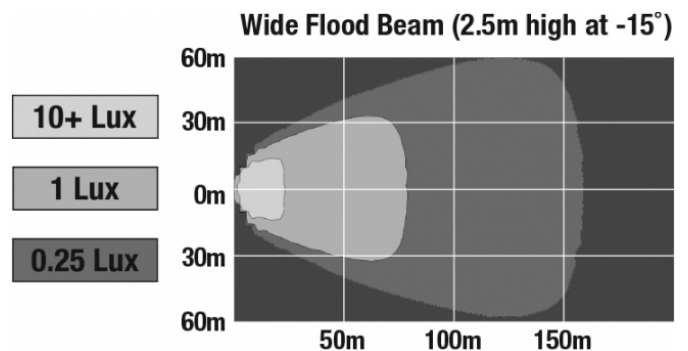

## PRODUCT INFORMATION

<b>Description</b>	12-24V LED Work Light with Wide Flood Beam Pattern & Yellow Housing
<b>Height</b>	177.55 mm / 6.99 in
<b>Width</b>	253.75 mm / 9.99 in
<b>Depth</b>	88.90 mm / 3.5 in
<b>Shape</b>	Rectangular
<b>Outer Lens Material</b>	Glass
<b>Outer Lens Color</b>	Clear
<b>Housing Material</b>	Die-Cast Aluminum
<b>Housing Color</b>	Yellow
<b>Mounting Hardware Description</b>	(x1) 1/2"-Mounting Bolt
<b>Mounting Type</b>	Universal Pedestal Mount
<b>Connector or Wiring</b>	Integrated 2-Pin Deutsch Weather-Proof Socket (DT04-2P)
<b>Product Weight</b>	6.72 lbs / 3.05 kgs
<b>Shipping Weight</b>	8.40 lbs / 3.81 kgs

## PRODUCT DIMENSIONS

## PHOTOMETRIC SPECIFICATIONS

<b>Raw Lumen Output</b>	8,100
<b>Effective Lumen Output</b>	3,900
<b>Nominal LED Color Temperature</b>	5000 K
<b>Beam Pattern(s)</b>	Forward Lighting - Flood (Wide)